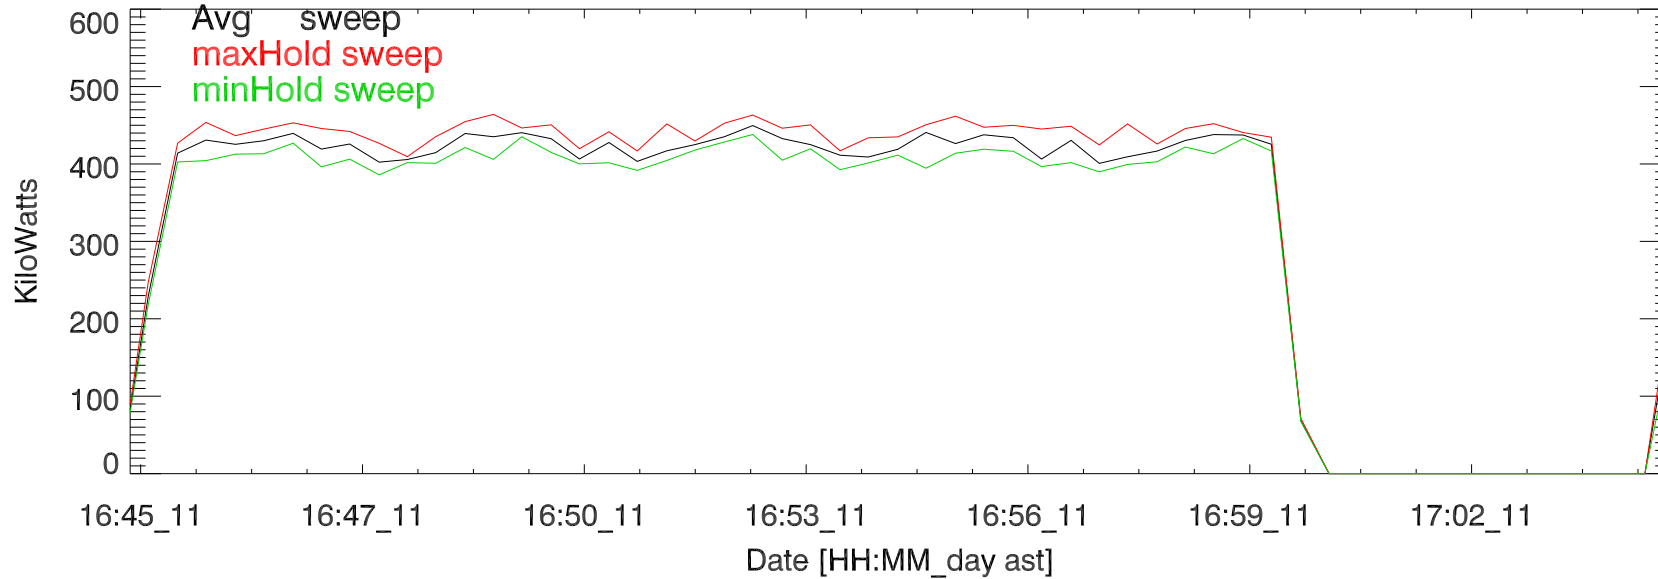

TxPwrTot. 11jun19:H3337 paul exp11.10 5 MHz

TxPwr by Tx. 11jun19:H3337 paul exp11.10