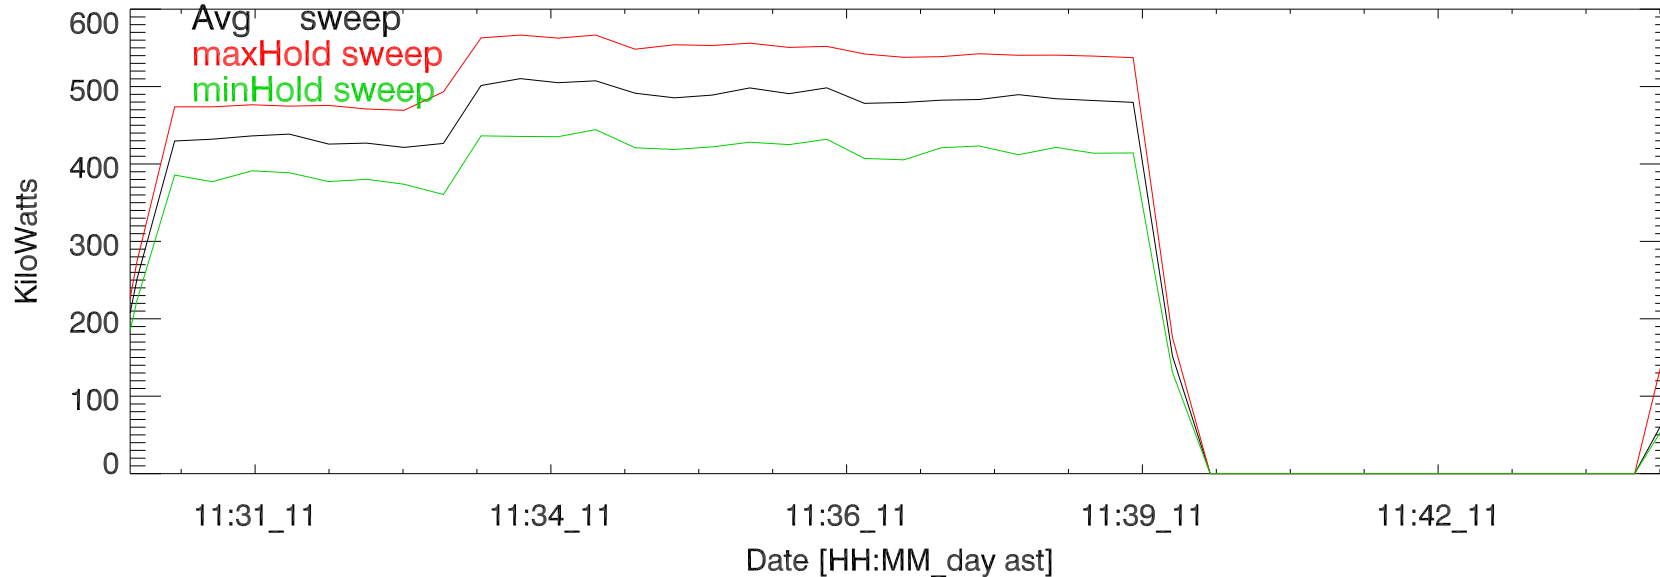

TxPwrTot. 11jun19:H3337 paul exp11.04 5 MHz

TxPwr by Tx. 11jun19:H3337 paul exp11.04