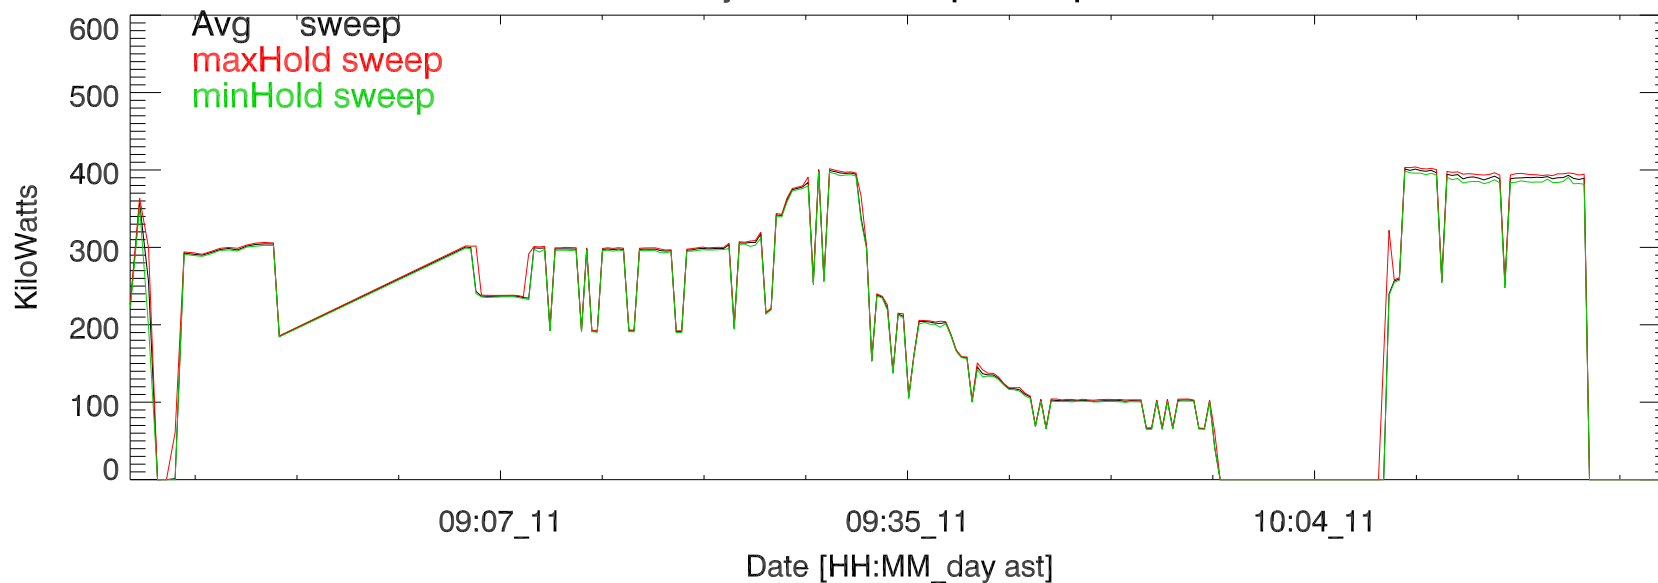

TxPwrTot. 11jun19:H3337 paul exp11.01 5 MHz

TxPwr by Tx. 11jun19:H3337 paul exp11.01