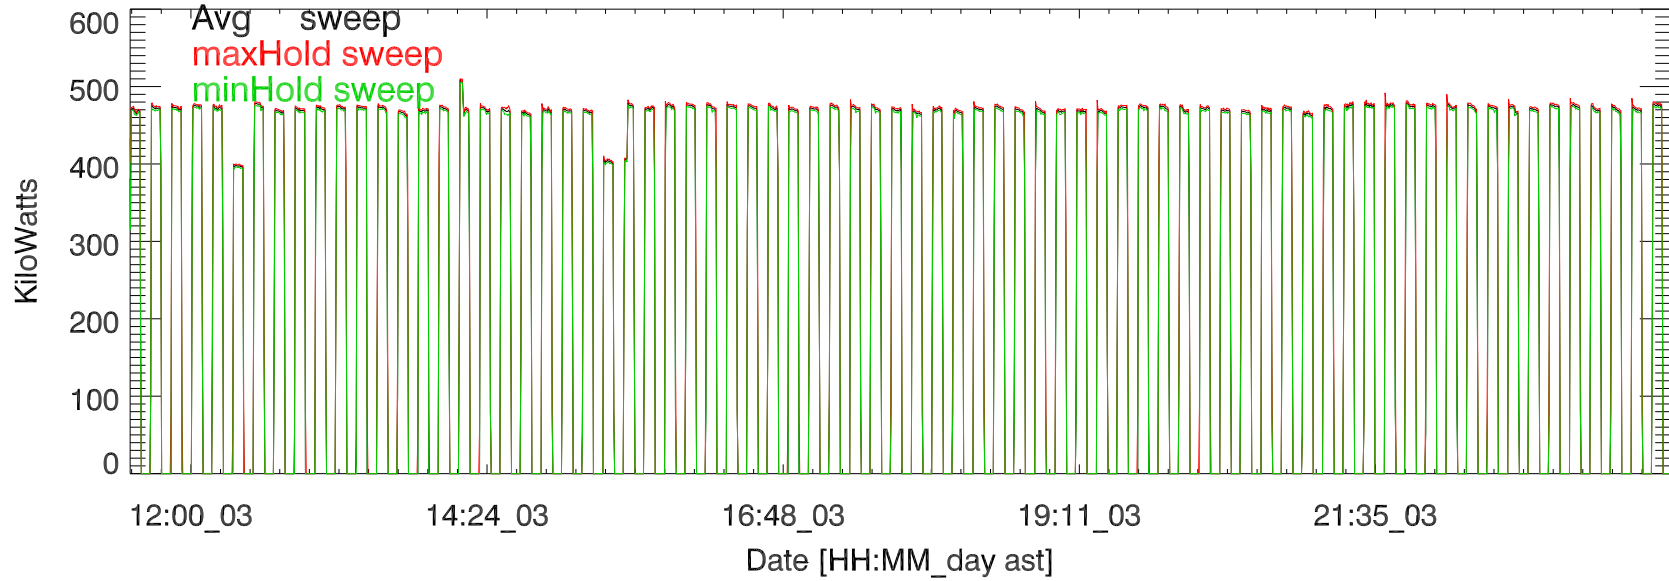

TxPwrTot. 03nov18:H3110 5 MHz

TxPwr by Tx. 03nov18:H3110