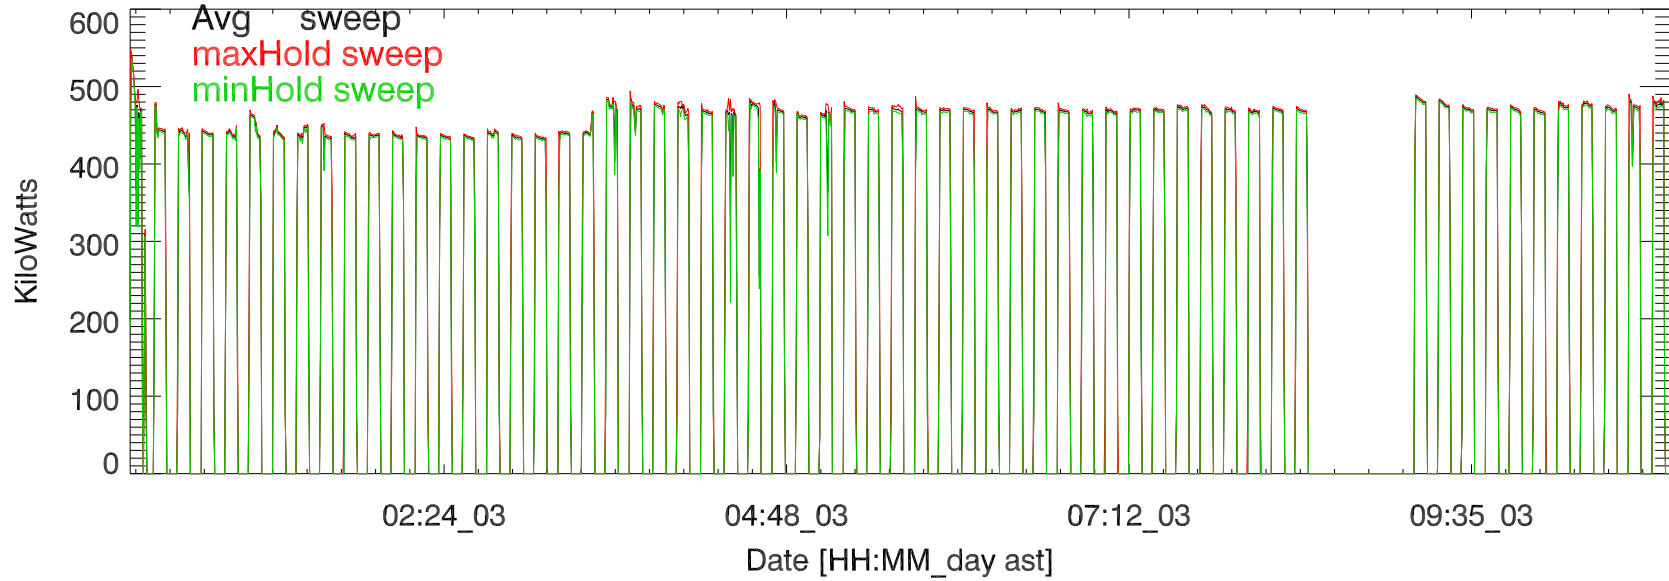

TxPwrTot. 03nov18:H3110 5 MHz

TxPwr by Tx. 03nov18:H3110