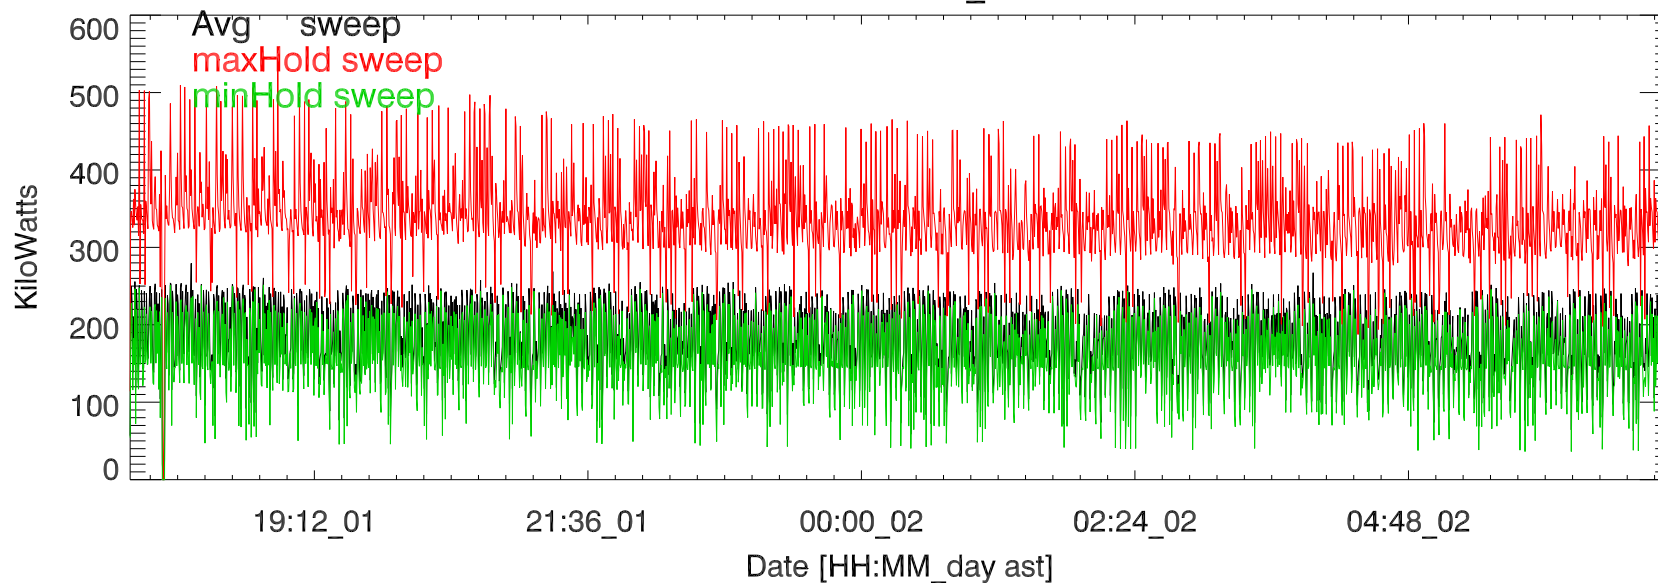

TxPwrTot. 01nov18:H3255_8

8 MHz

TxPwr by Tx. 01nov18:H3255_8