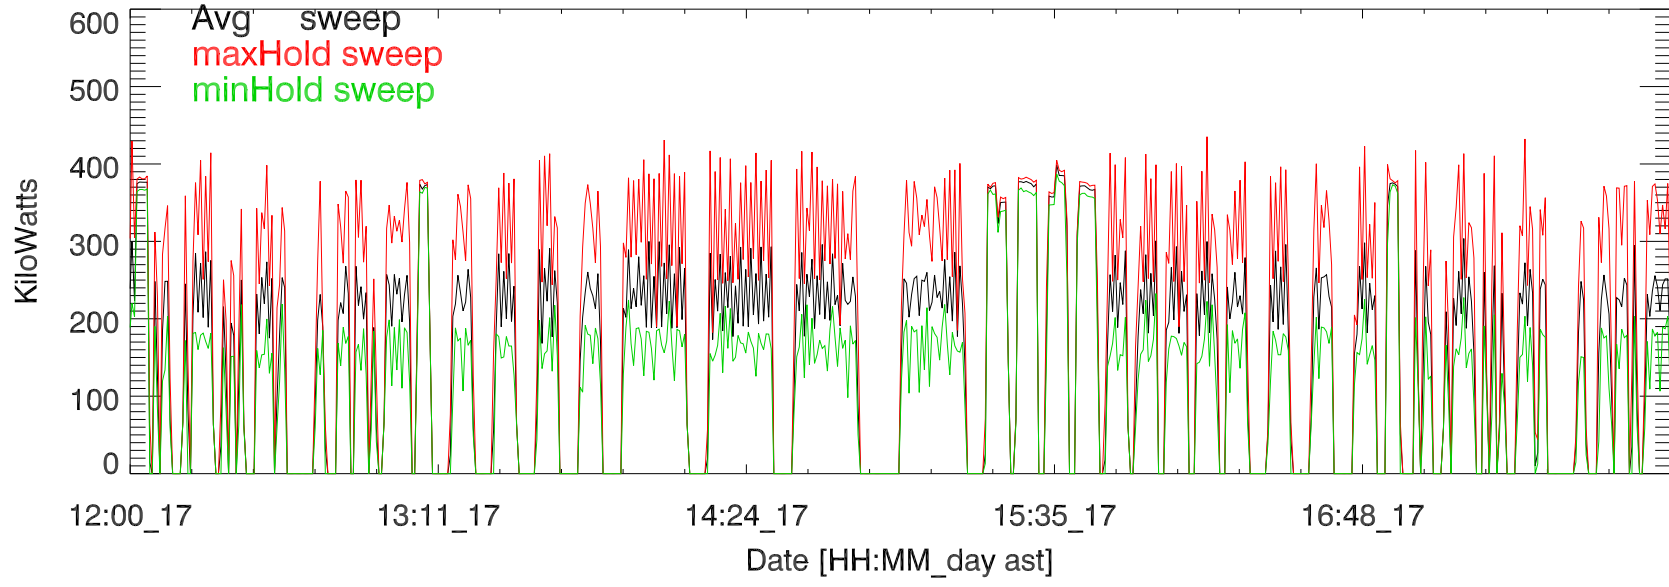

TxPwrTot. 17mar18:H3252. Natasha 5 MHz

TxPwr by Tx. 17mar18:H3252. Natasha