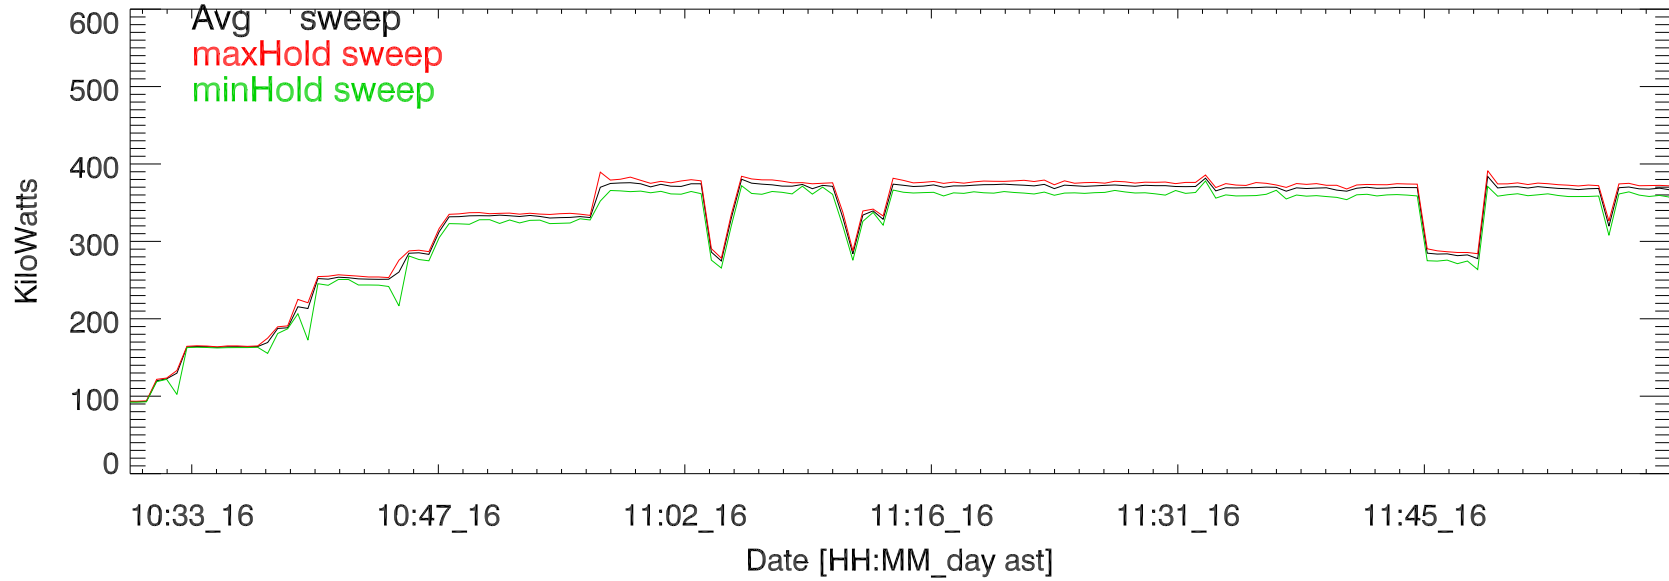

TxPwrTot. 16mar18:X115. HF TESTING 5 MHz

TxPwr by Tx. 16mar18:X115. HF TESTING