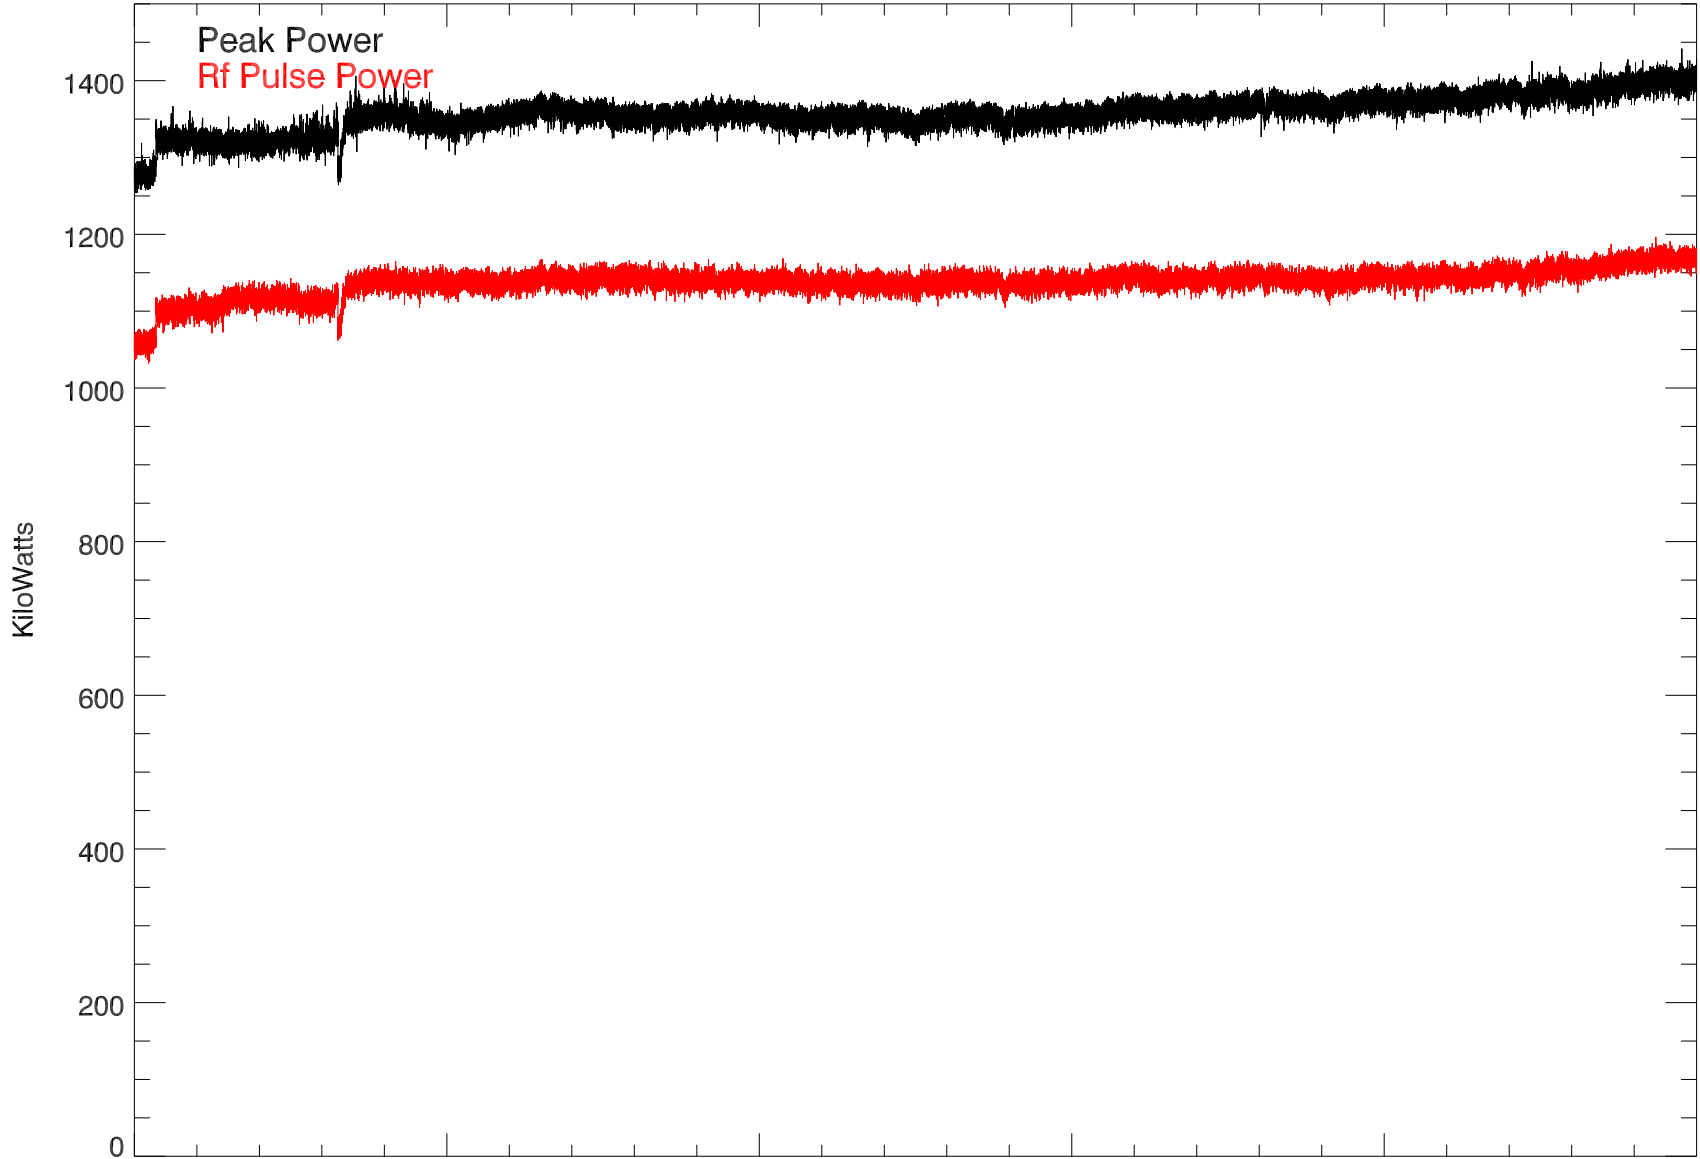

GD 430 Transmitted power for: 18jul18:H3252. Natasha

Sun Mar 18 12:00:00 2018 Sun Mar 18 13:11:59 2018 Sun Mar 18 14:24:00 2018 Sun Mar 18 15:35:59 2018 Sun Mar 18 16:48:00 2018
Date [hh:mm_day ast]