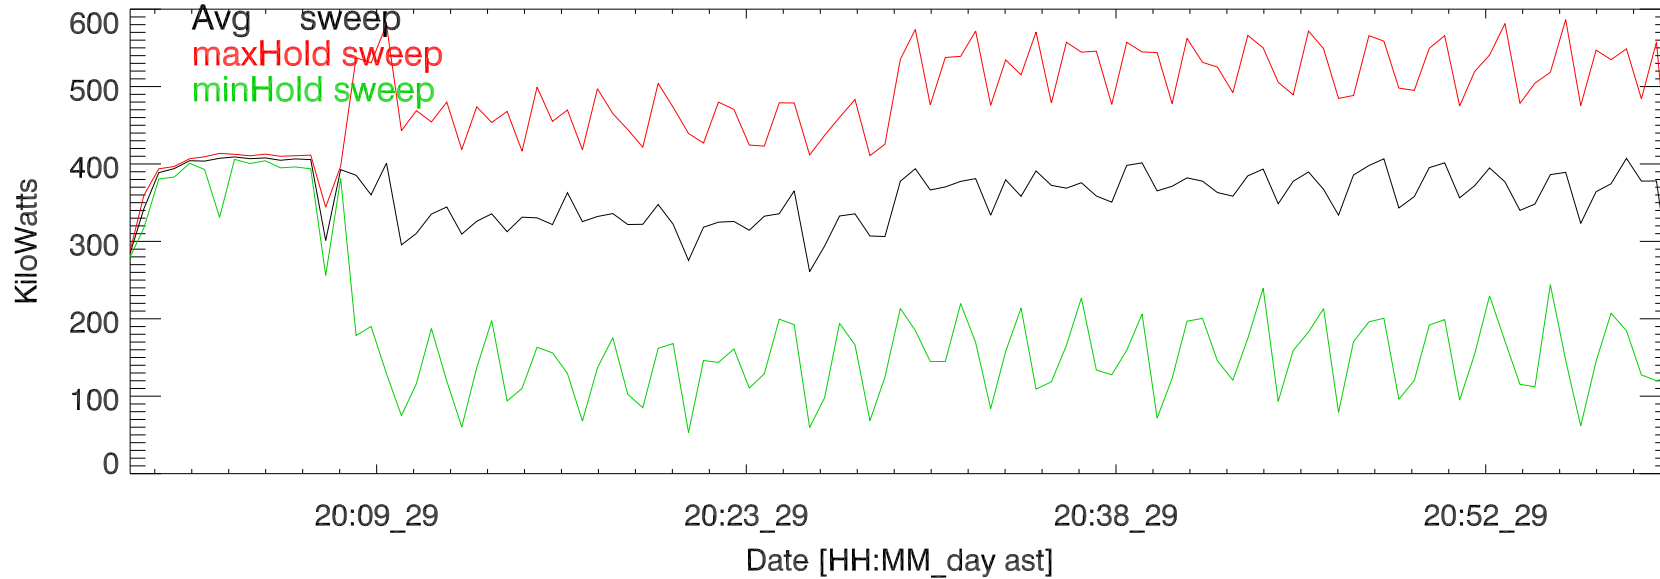

TxPwrTot. 29jul17: Ashanti 5 MHz

TxPwr by Tx. 29jul17: Ashanti