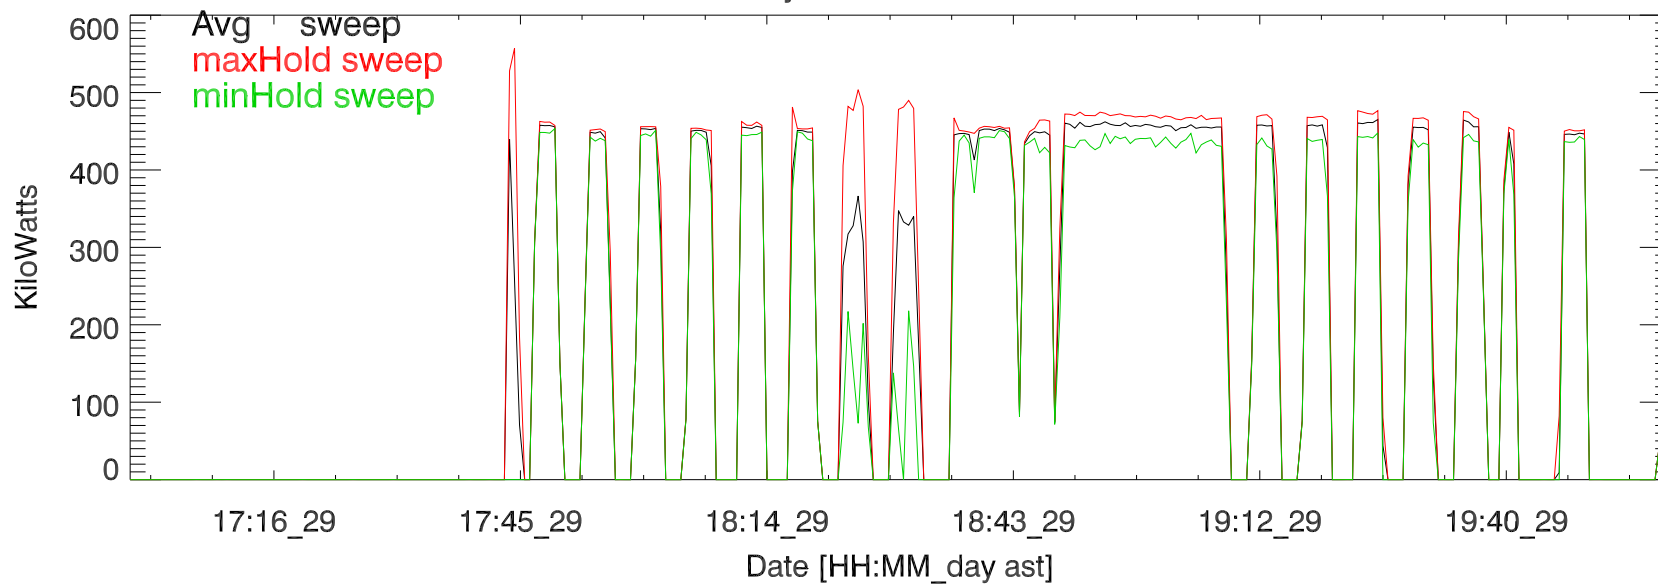

TxPwrTot. 29jul17:H3211. Anthea 5 MHz

TxPwr by Tx. 29jul17:H3211. Anthea