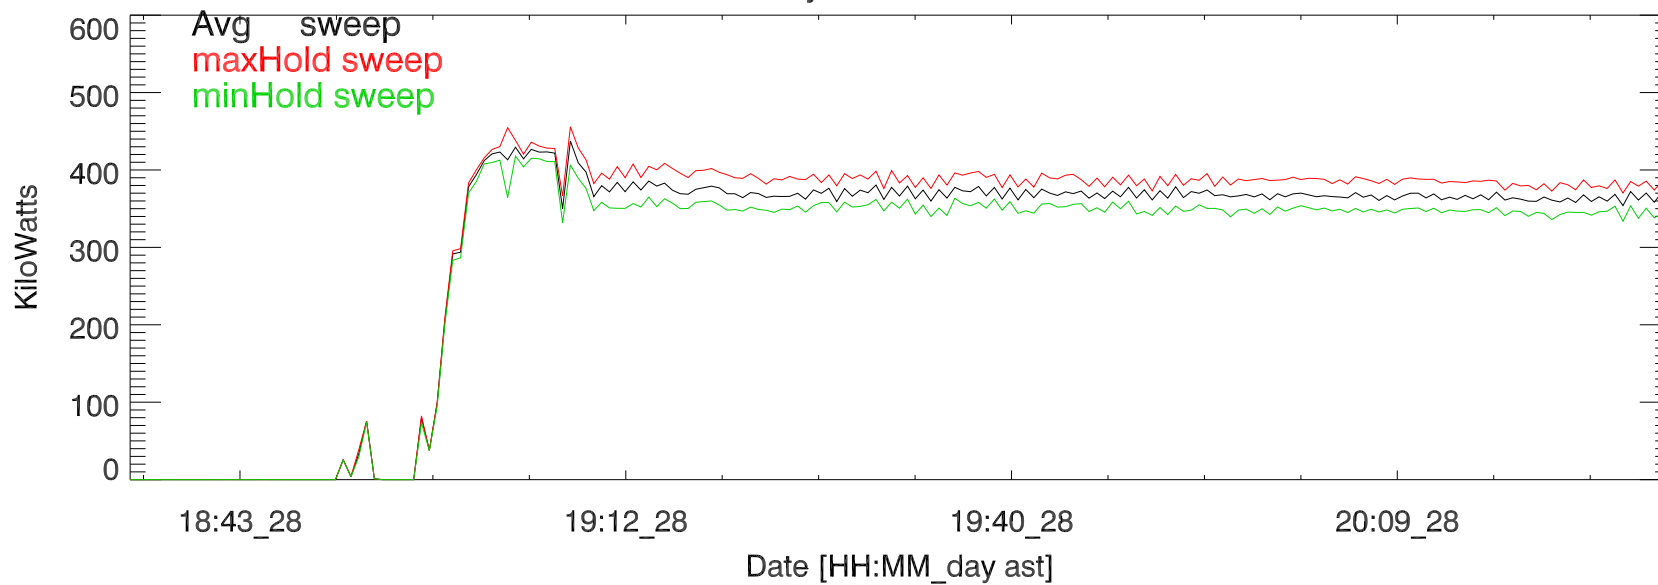

TxPwrTot. 28jul17:H3156. Paul 8 MHz

TxPwr by Tx. 28jul17:H3156. Paul