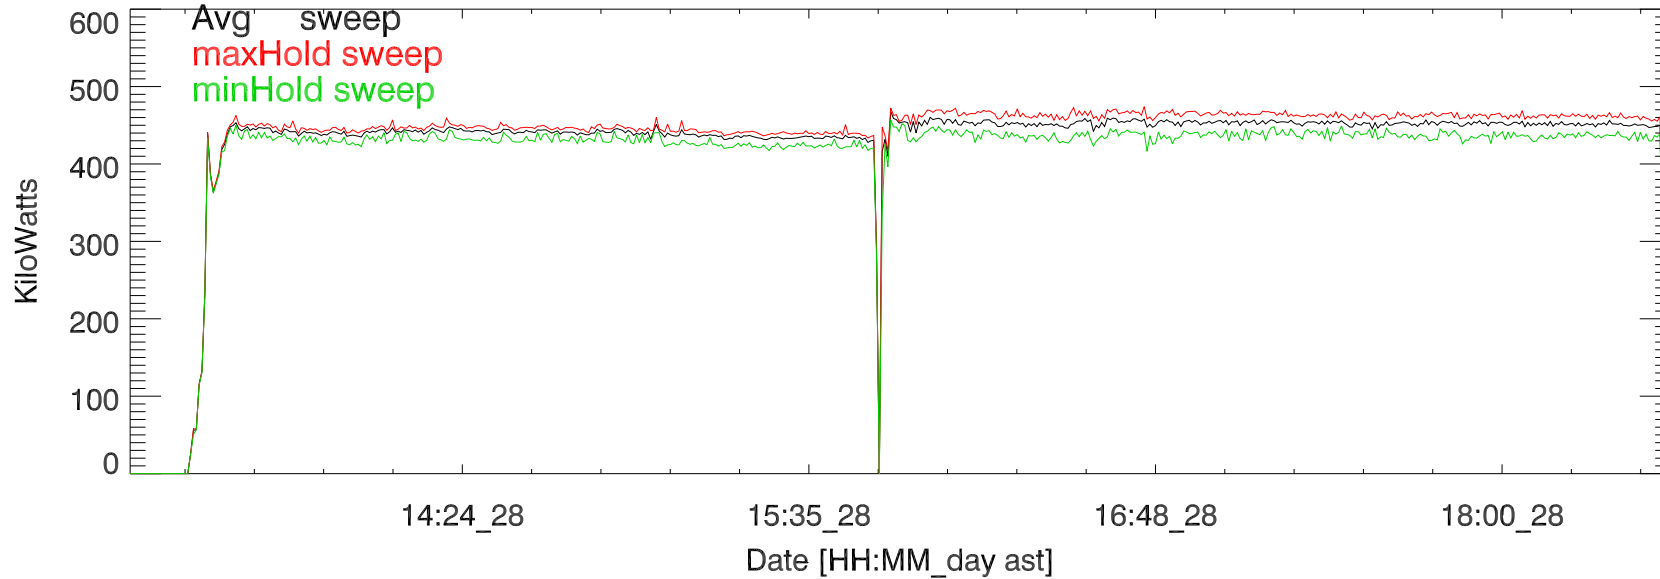

TxPwrTot. 28jul17:H3156. Paul 5 MHz

TxPwr by Tx. 28jul17:H3156. Paul