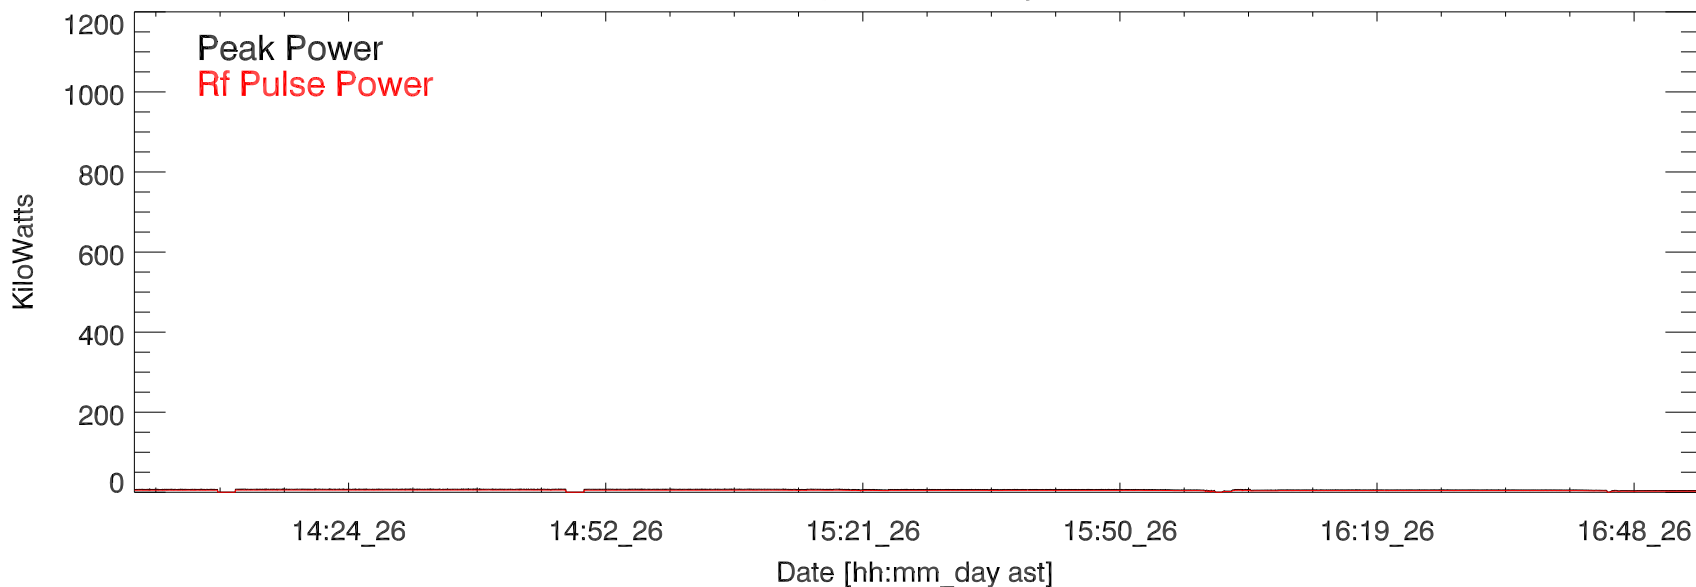

CH 430 Transmitted power for: 26jul17:H3211 Anthea

GD 430 Transmitted power for: 26jul17:H3211 Anthea