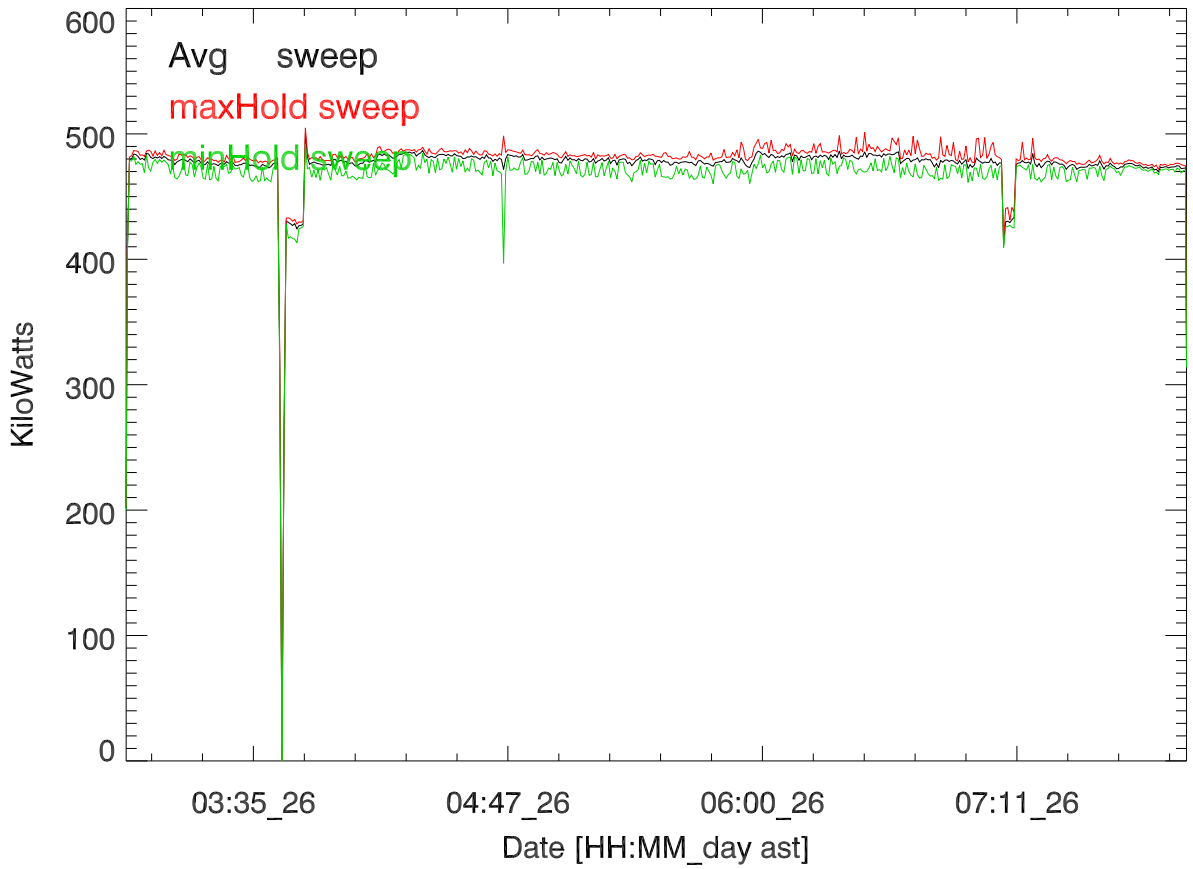

TxPwrTot. 26may17:T2869. Suman

5 MHz

TxPwr by Tx. 26may17:T2869. Suman