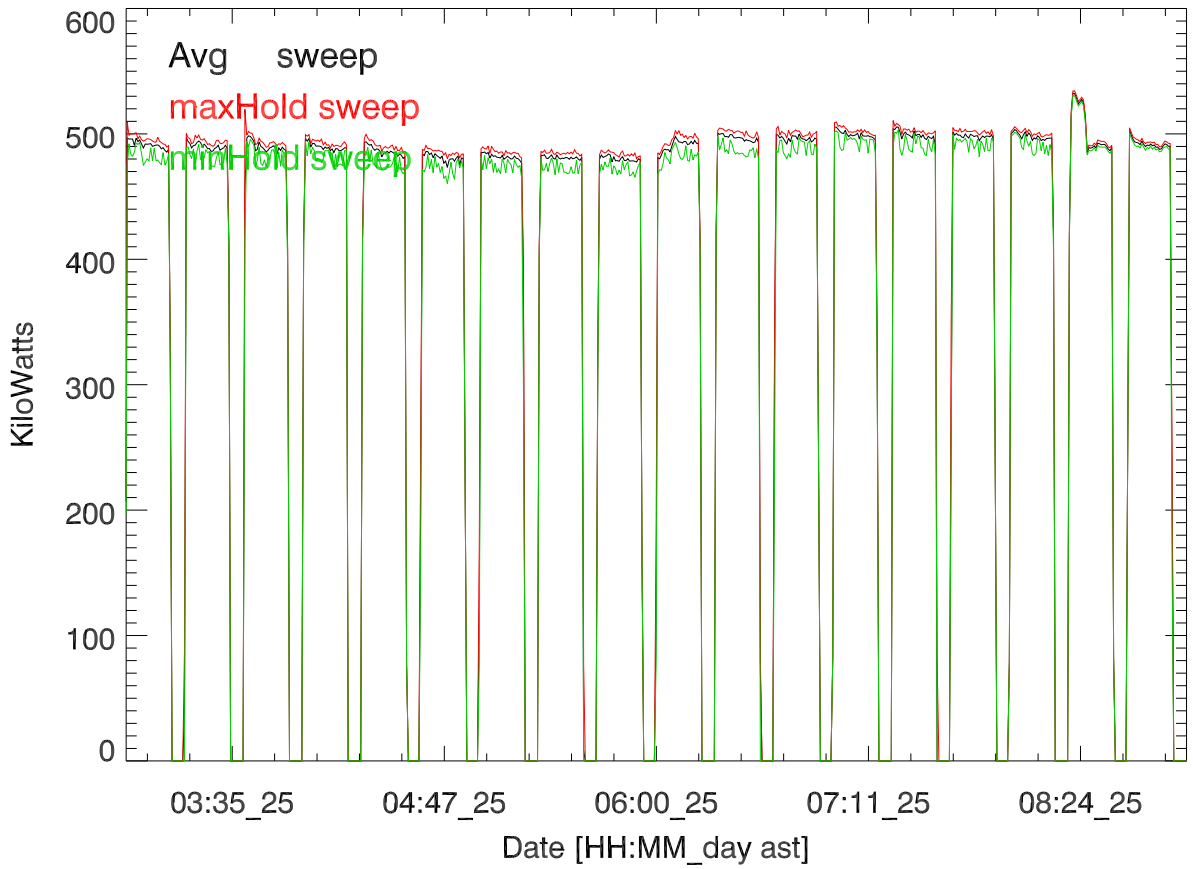

TxPwrTot. 25may17:T2869. Suman

5 MHz

TxPwr by Tx. 25may17:T2869. Suman