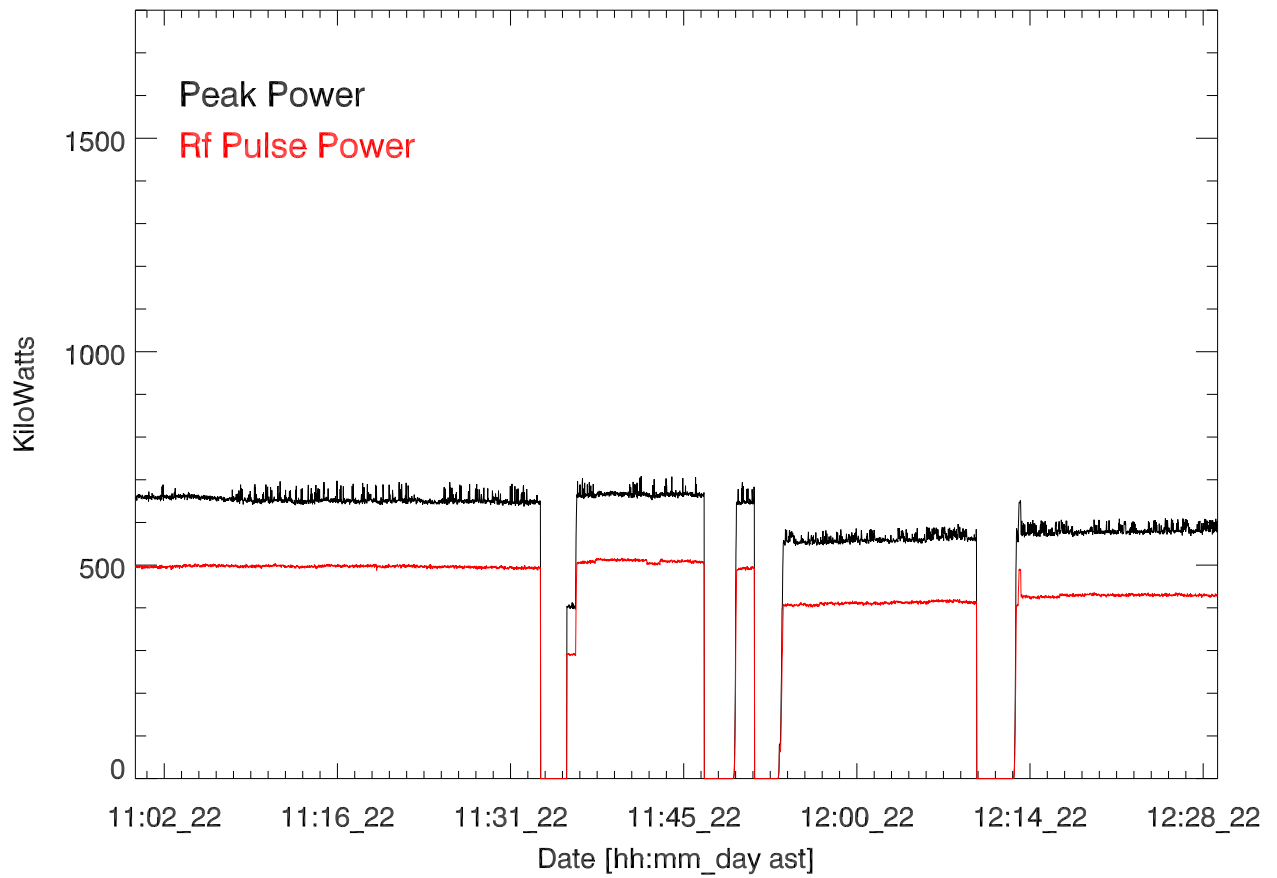

CH 430 Transmitted power for: 22may17:H3156. Paul Bernhardt

GD 430 Transmitted power for: 22may17:H3156. Paul Bernhardt