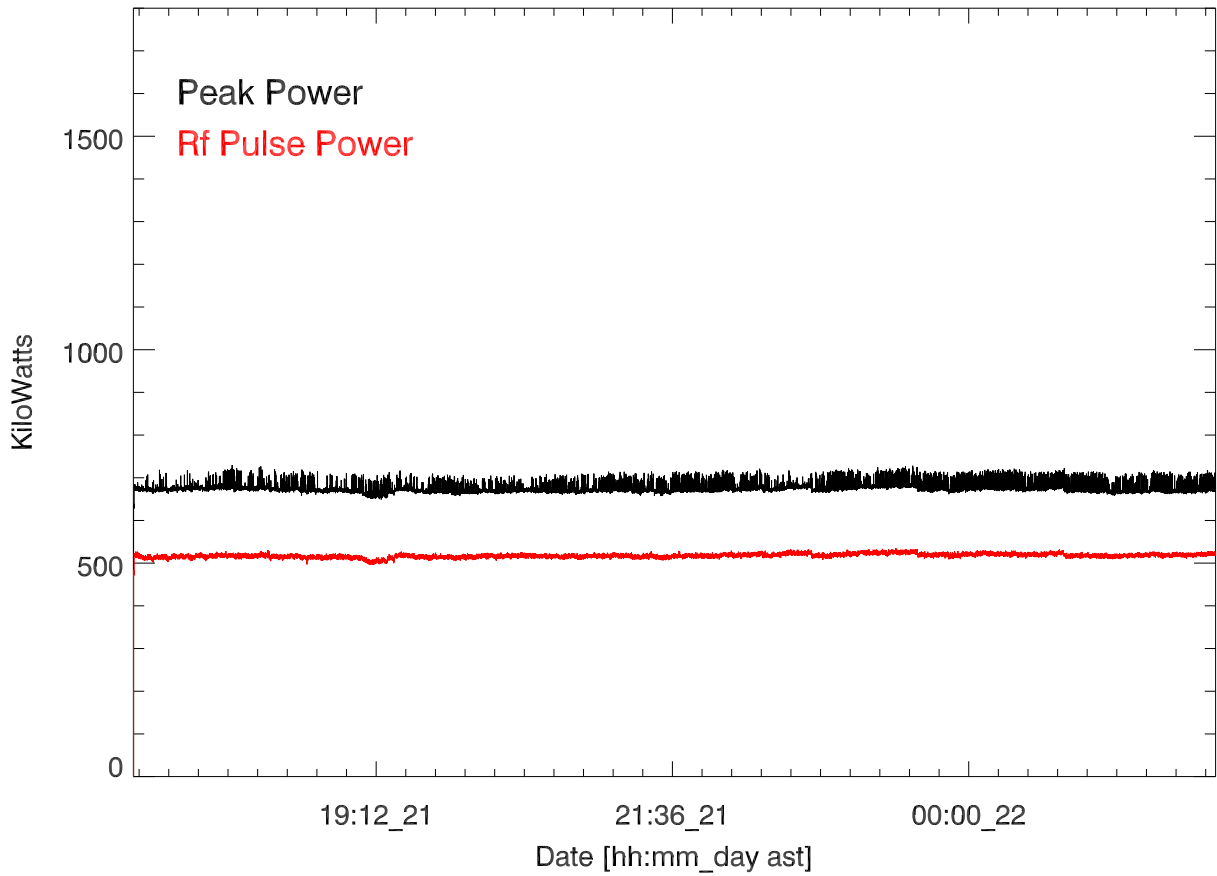

CH 430 Transmitted power for: 21may17:H3155. Bjorn Gustavsson

GD 430 Transmitted power for: 21may17:H3155. Bjorn Gustavsson