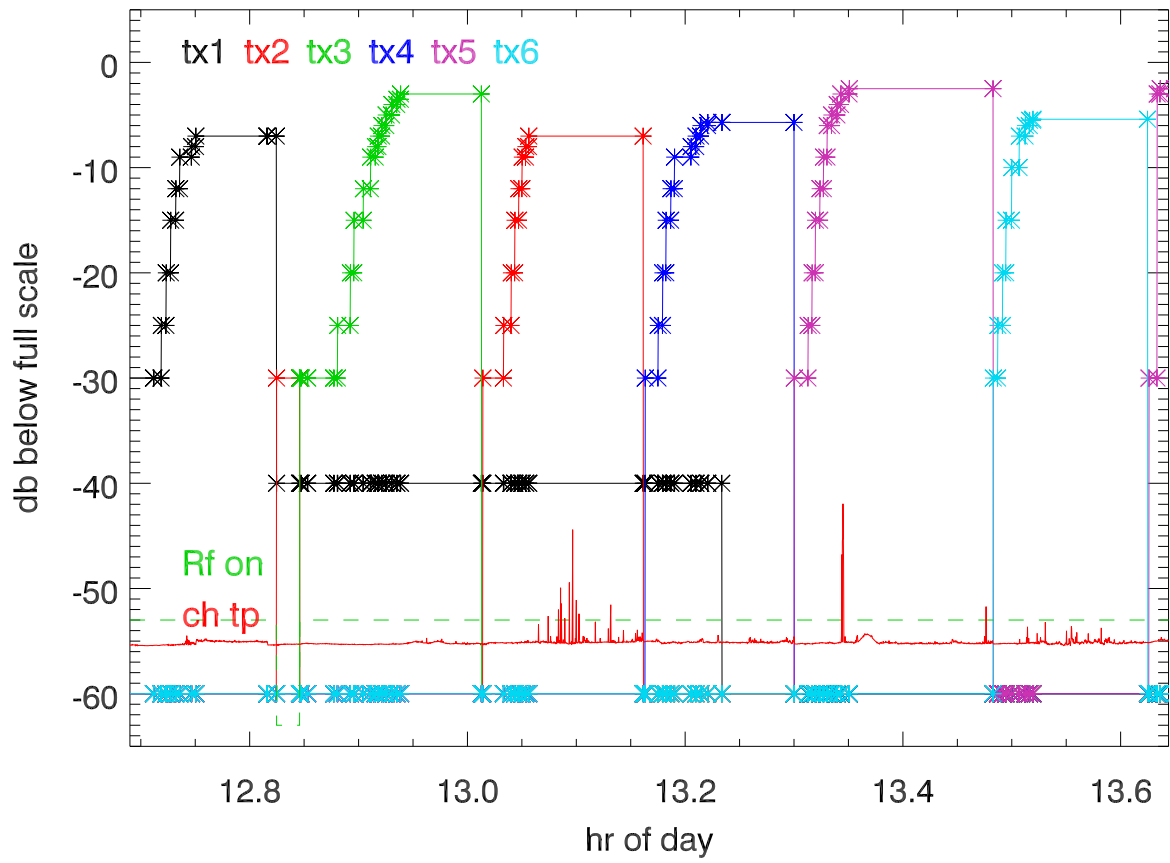

# 151029 on Antenna. Blowup. synth drive amplitude