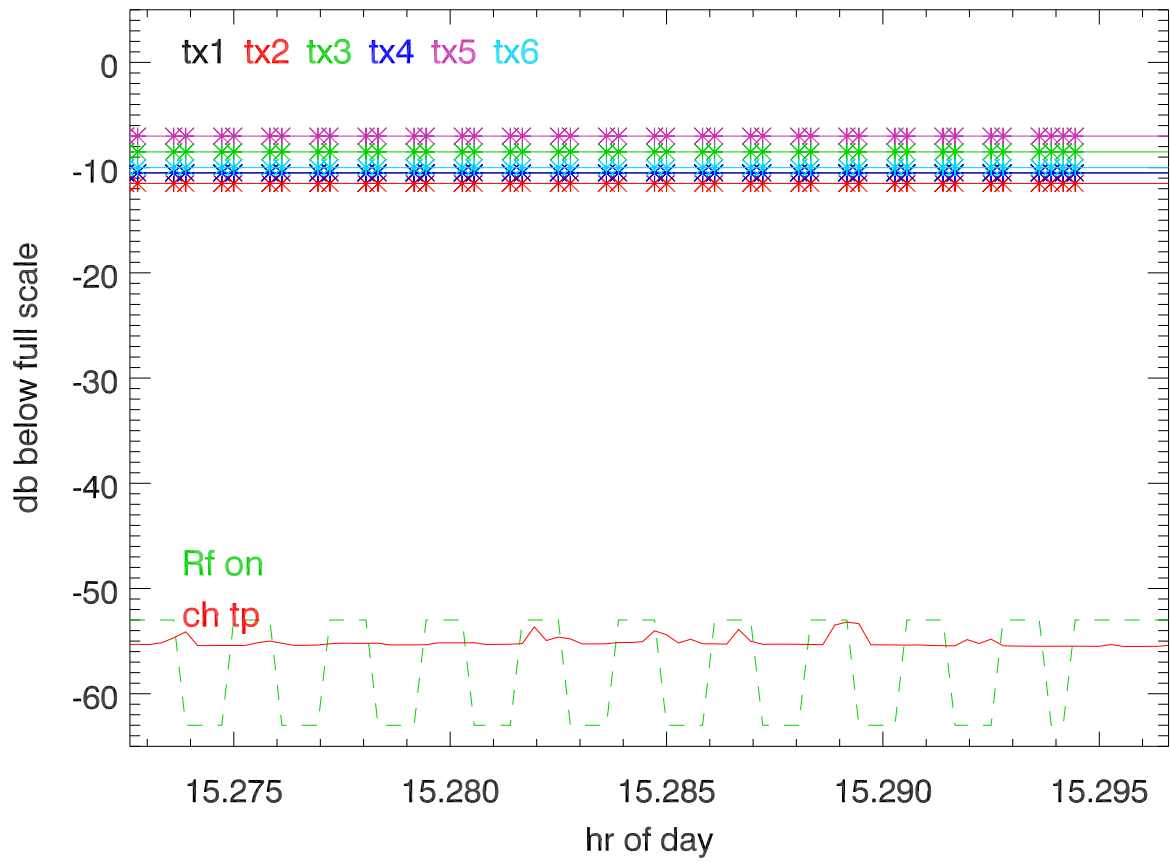

# 151029 on Antenna. Blowup. synth drive amplitude