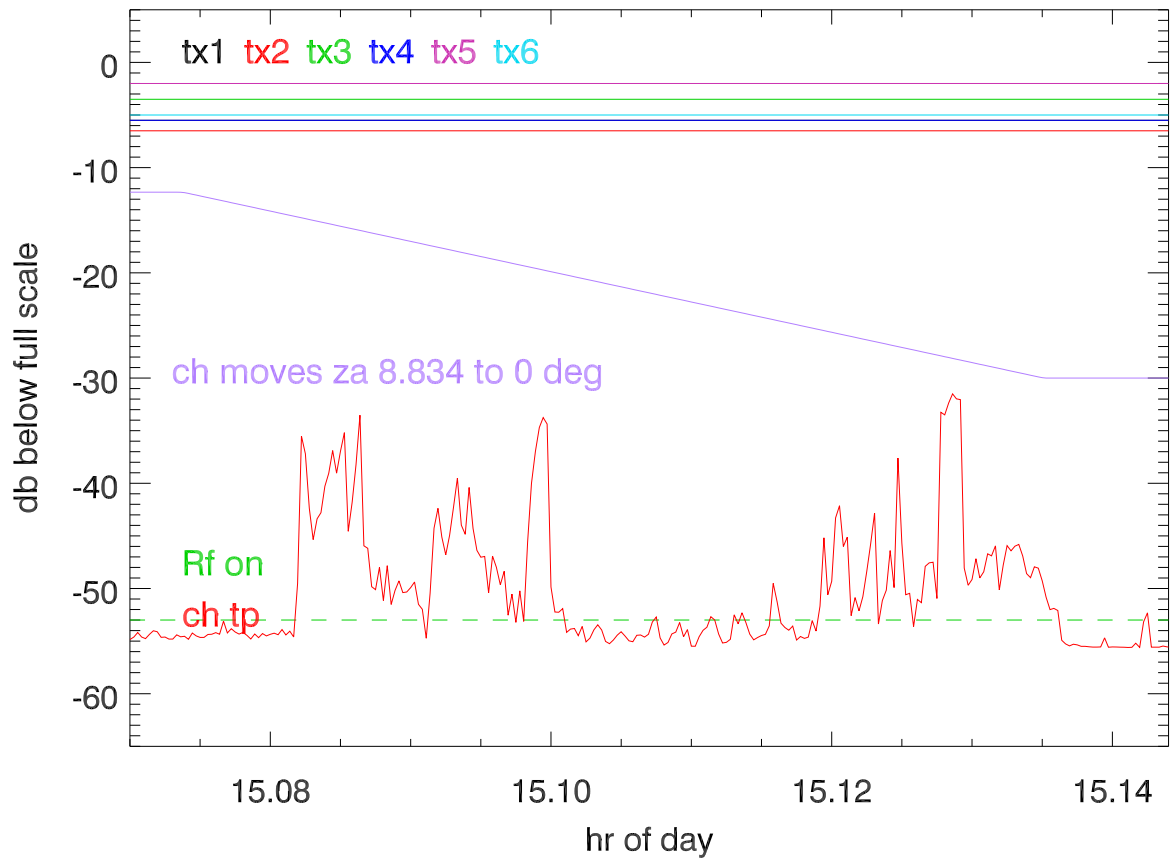

# 151029 on Antenna. Blowup. synth drive amplitude