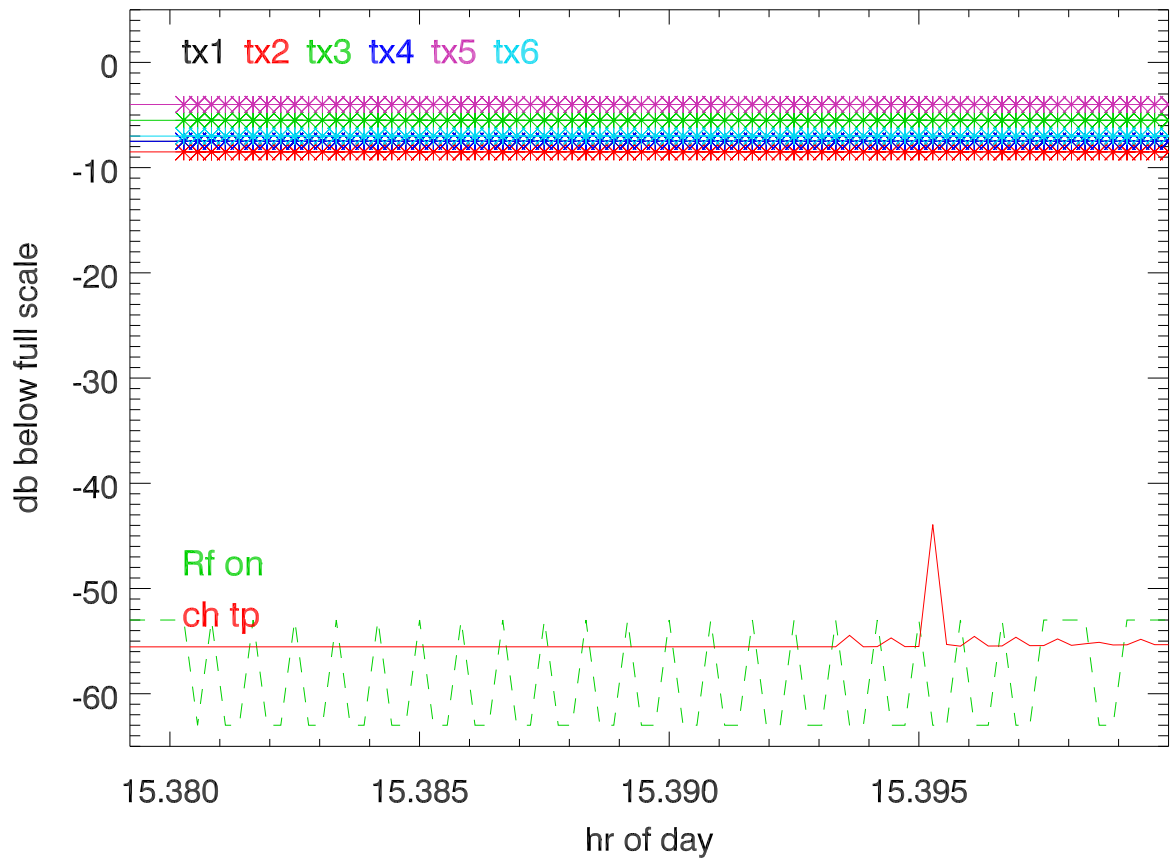

# 151029 on Antenna. Blowup. synth drive amplitude