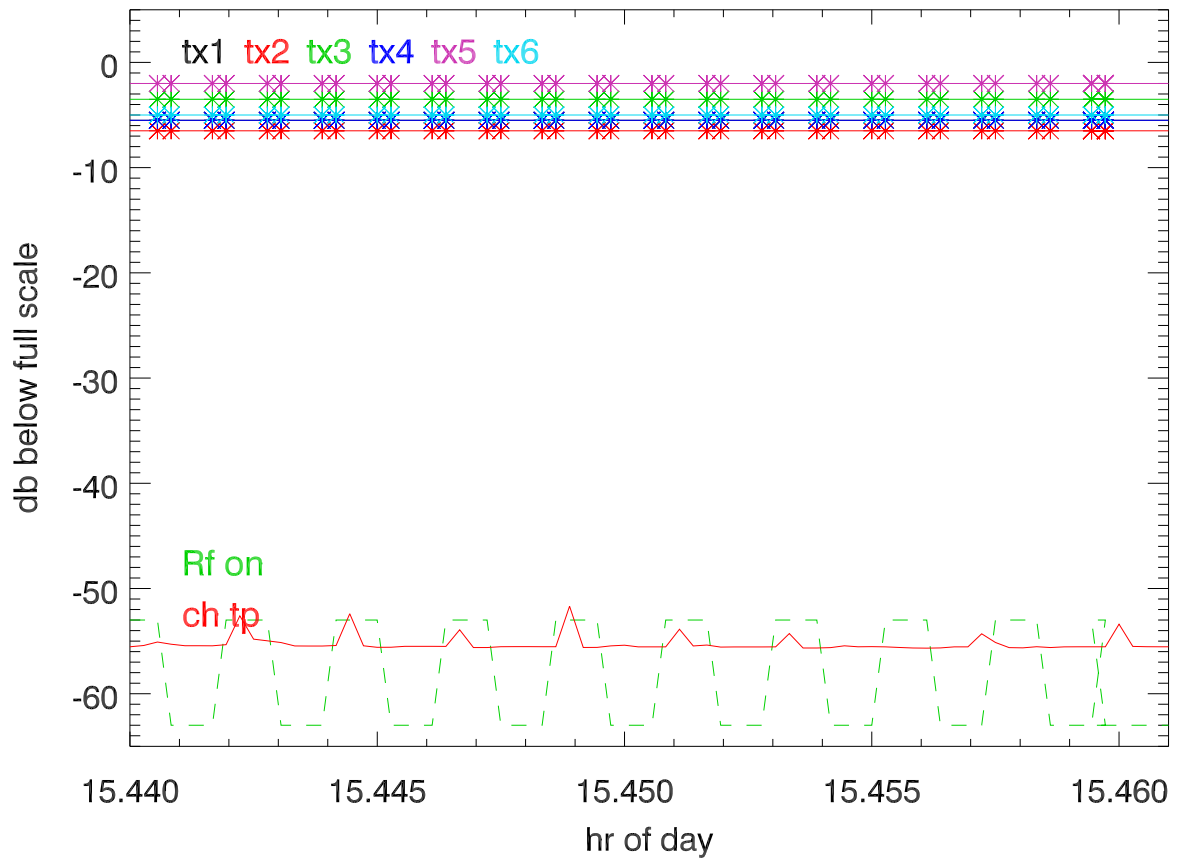

151029 on Antenna. Blowup. synth drive amplitude