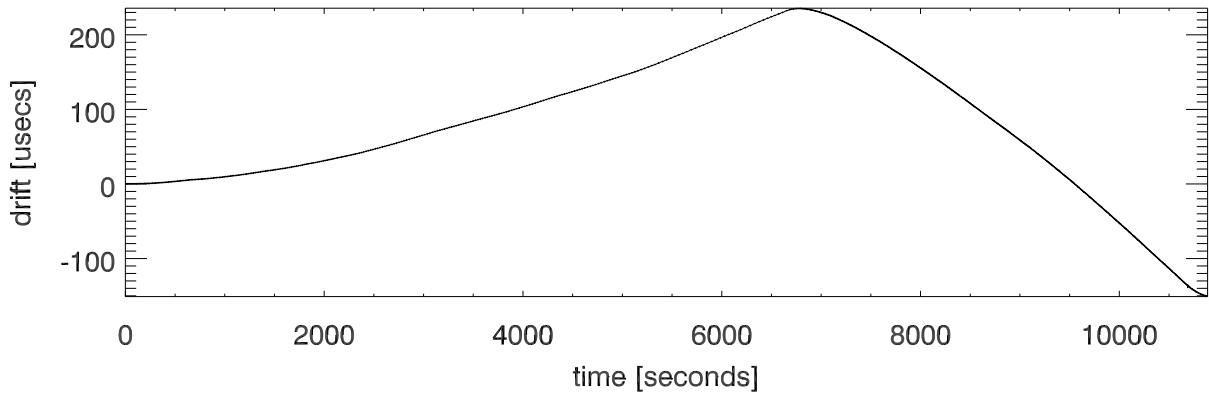

191118 430TxTest monitor modAnode. individual ipps near 14:43:16

overplot ipps

avg pulse power during glitch.

Off pulse value

TmingGen oscillator performance. Shift needed to align to ri ipp

Oscillator drift for run

blowup oscillator drift

Osc Drift rate vs time