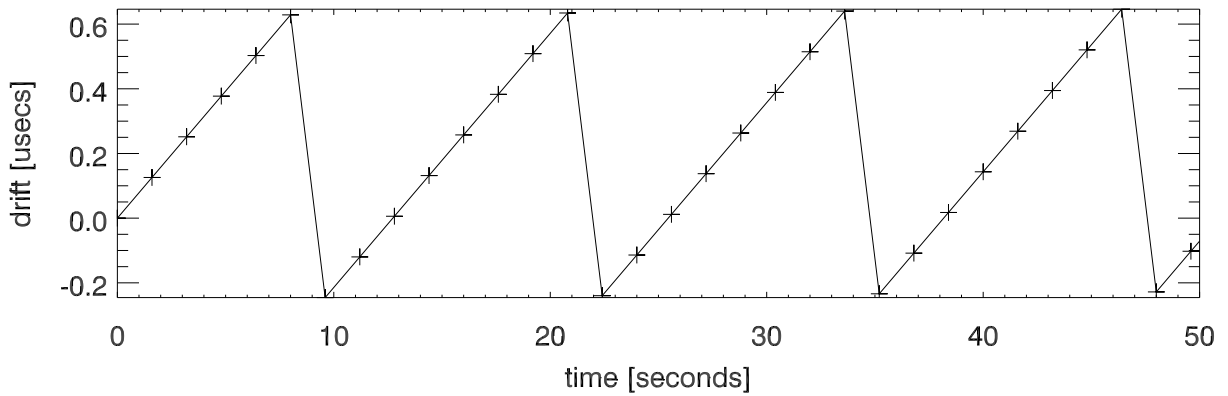

191118 430TxTest monitor modAnode. individual ipps near 14:43:16

overplot ipps

avg pulse power during glitch.

Off pulse value

TmingGen oscillator performance. Shift needed to align to ri ipp

Oscillator drift for run

blowup oscillator drift

Osc Drift rate vs time