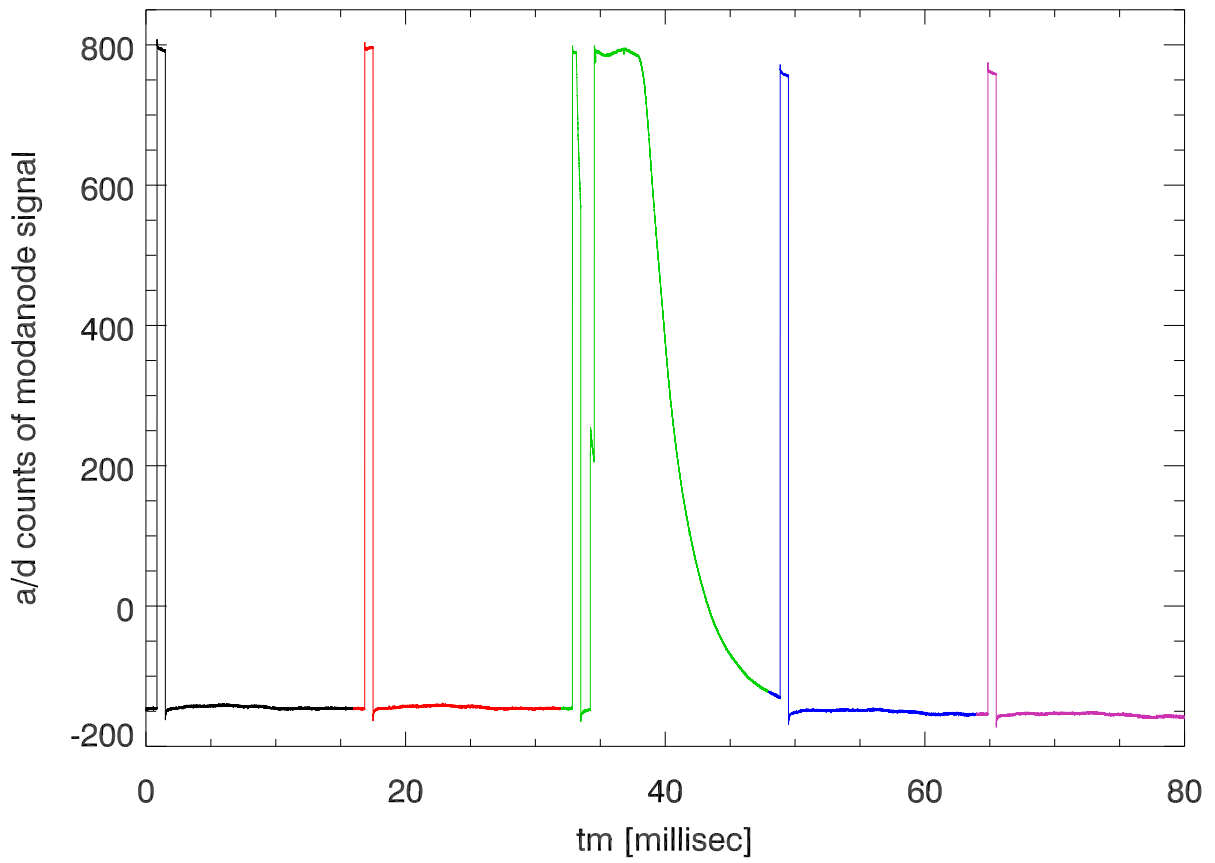

191118 430TxTest monitor modAnode. individual ipps near 14:43:16

overplot ipps

avg pulse power during glitch.

Off pulse value

TmingGen oscillator performance. Shift needed to align to ri ipp

Oscillator drift for run

blowup oscillator drift

Osc Drift rate vs time