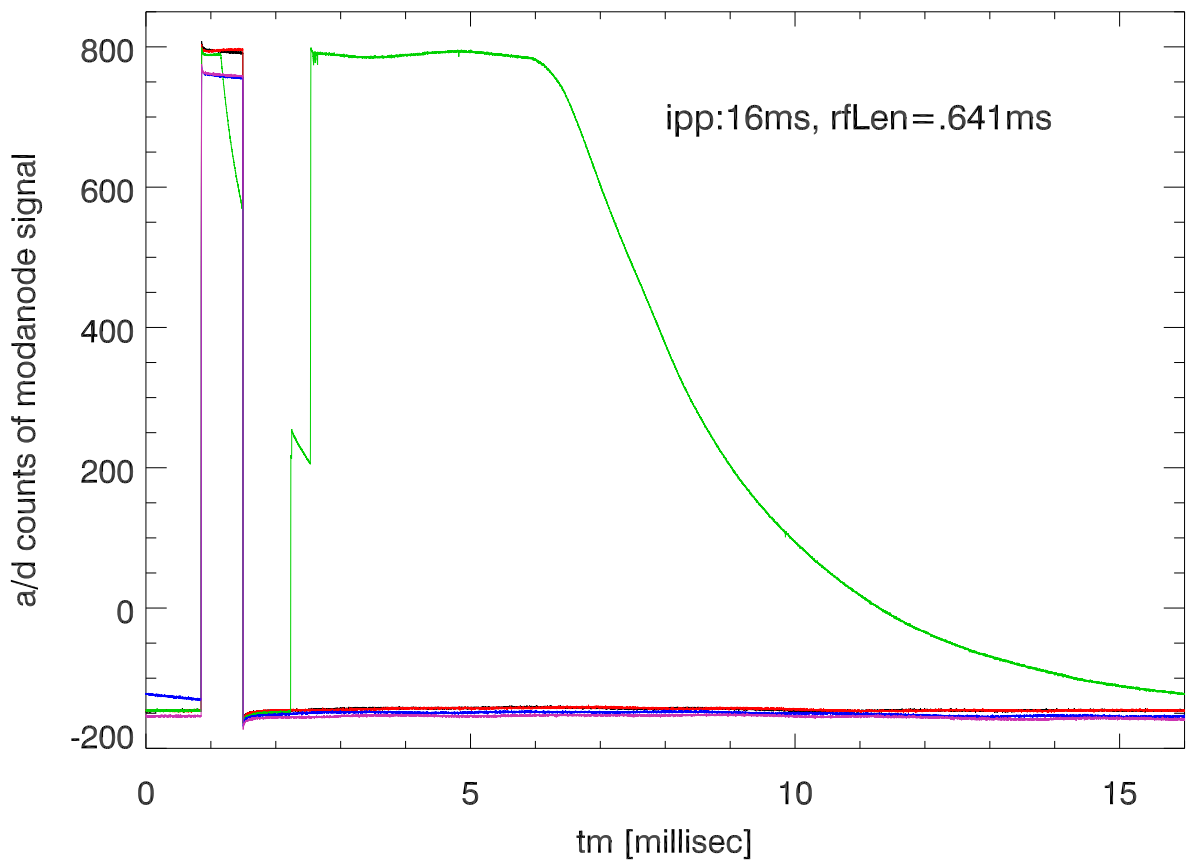

191118 430TxTest monitor modAnode. individual ipps near 14:43:16

overplot ipps

avg pulse power during glitch.

Off pulse value

TmingGen oscillator performance. Shift needed to align to ri ipp

Oscillator drift for run

blowup oscillator drift

Osc Drift rate vs time