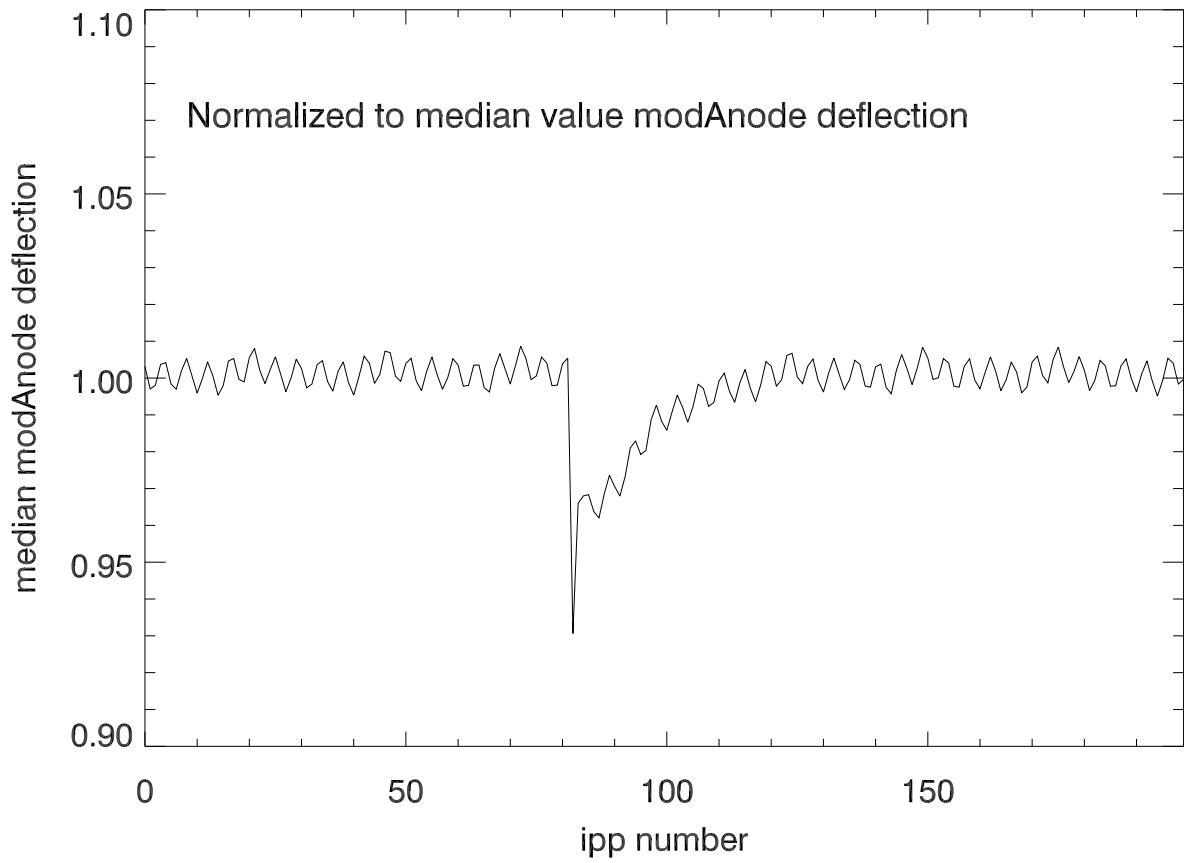

191118 430TxTest monitor modAnode. individual ipps near 14:43:16

overplot ipps

avg pulse power during glitch.

Off pulse value

TmingGen oscillator performance. Shift needed to align to ri ipp

Oscillator drift for run

blowup oscillator drift

Osc Drift rate vs time