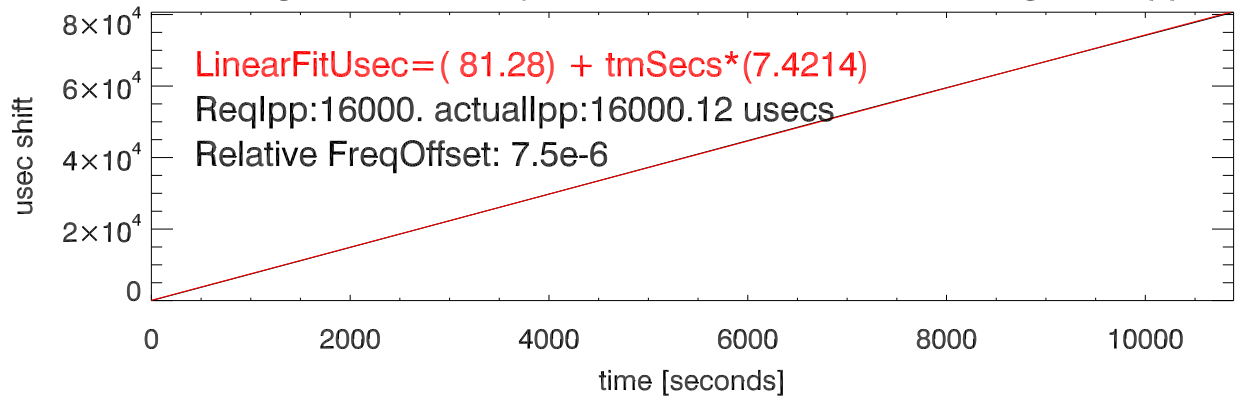

191118 430TxTest monitor modAnode. individual ipps near 14:43:16

overplot ipps

avg pulse power during glitch.

Off pulse value

TmingGen oscillator performance. Shift needed to align to ri ipp

Oscillator drift for run

blowup oscillator drift

Osc Drift rate vs time