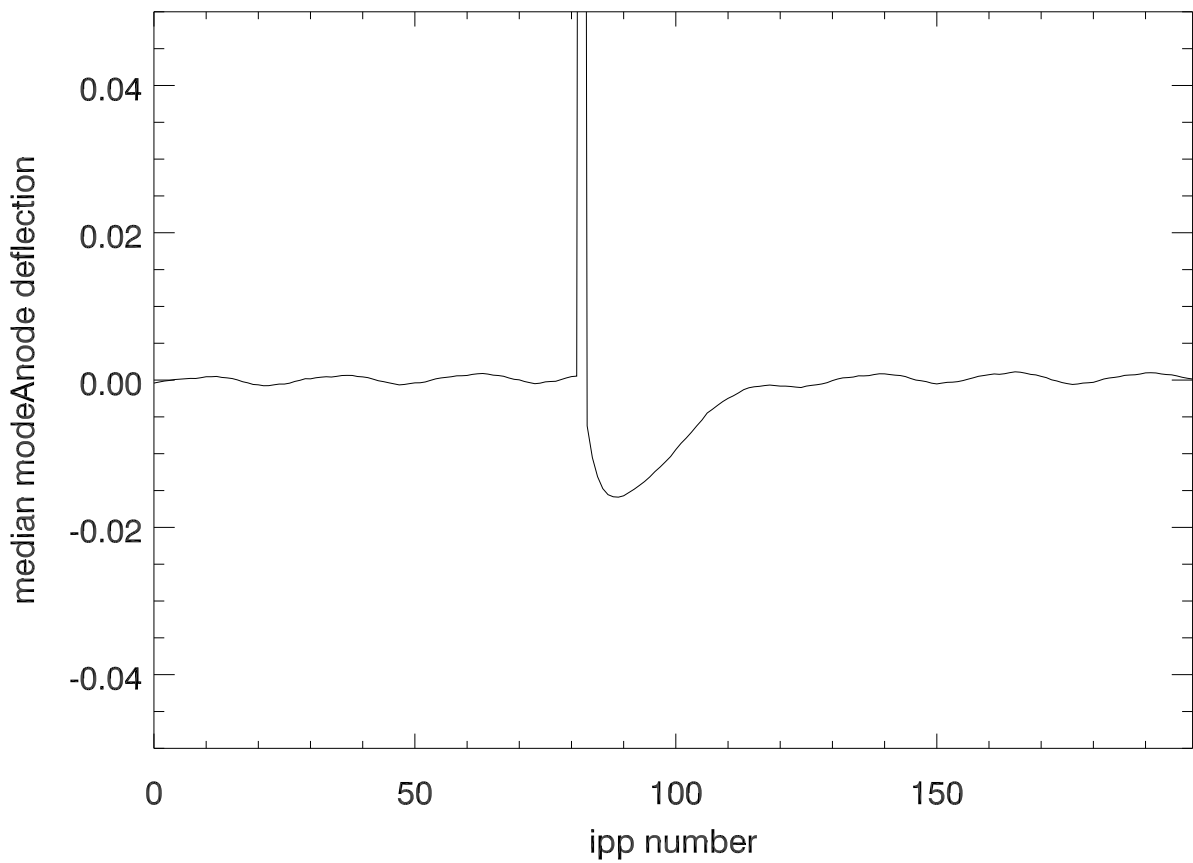

191118 430TxTest monitor modAnode. individual ipps near 14:43:16

overplot ipps

avg pulse power during glitch.

Off pulse value

TmingGen oscillator performance. Shift needed to align to ri ipp

Oscillator drift for run

blowup oscillator drift

Osc Drift rate vs time