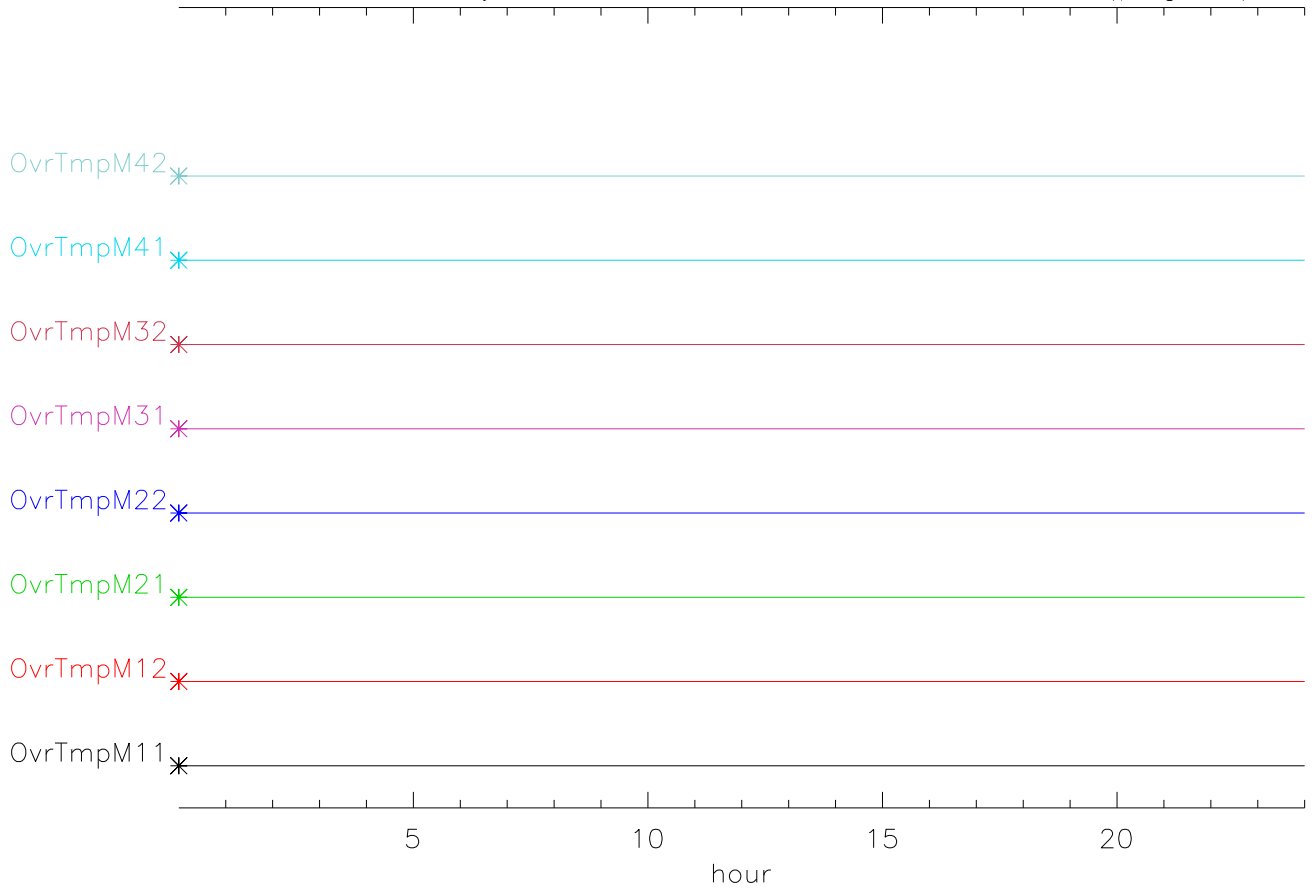

Dome summary for: 120523 az pos vs hour (page 1)

Dome summary for: 120523 greg za encoder vs hour

Dome summary for: 120523 vertex general status (page 2)

Dome summary for: 120523 vertex axis status (page 3)

Dome summary for: 120523 dome axis mode (page 4)

Dome summary for: 120523 dome equipment status

Dome summary for: 120523 dome amp status (page 5)

Dome summary for: 120523 dome motor status (page 6)

Dome summary for: 120523gregorian Motor Torques