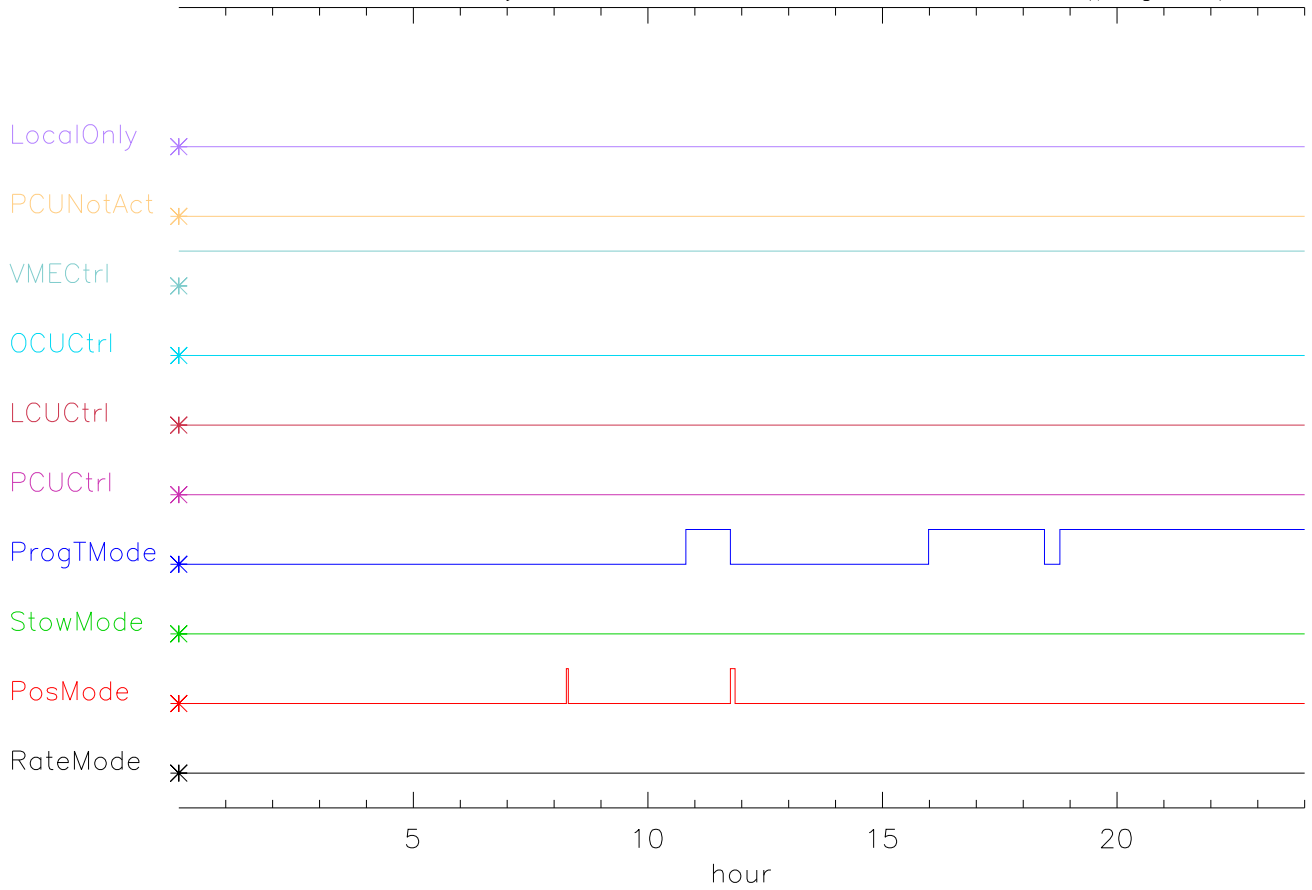

Dome summary for: 120523 az pos vs hour (page 1)

Dome summary for: 120523 greg za encoder vs hour

Dome summary for: 120523 vertex general status (page 2)

Dome summary for: 120523 vertex axis status (page 3)

Dome summary for: 120523 dome axis mode (page 4)

Dome summary for: 120523 dome equipment status

Dome summary for: 120523 dome amp status (page 5)

Dome summary for: 120523 dome motor status (page 6)

Dome summary for: 120523gregorian Motor Torques