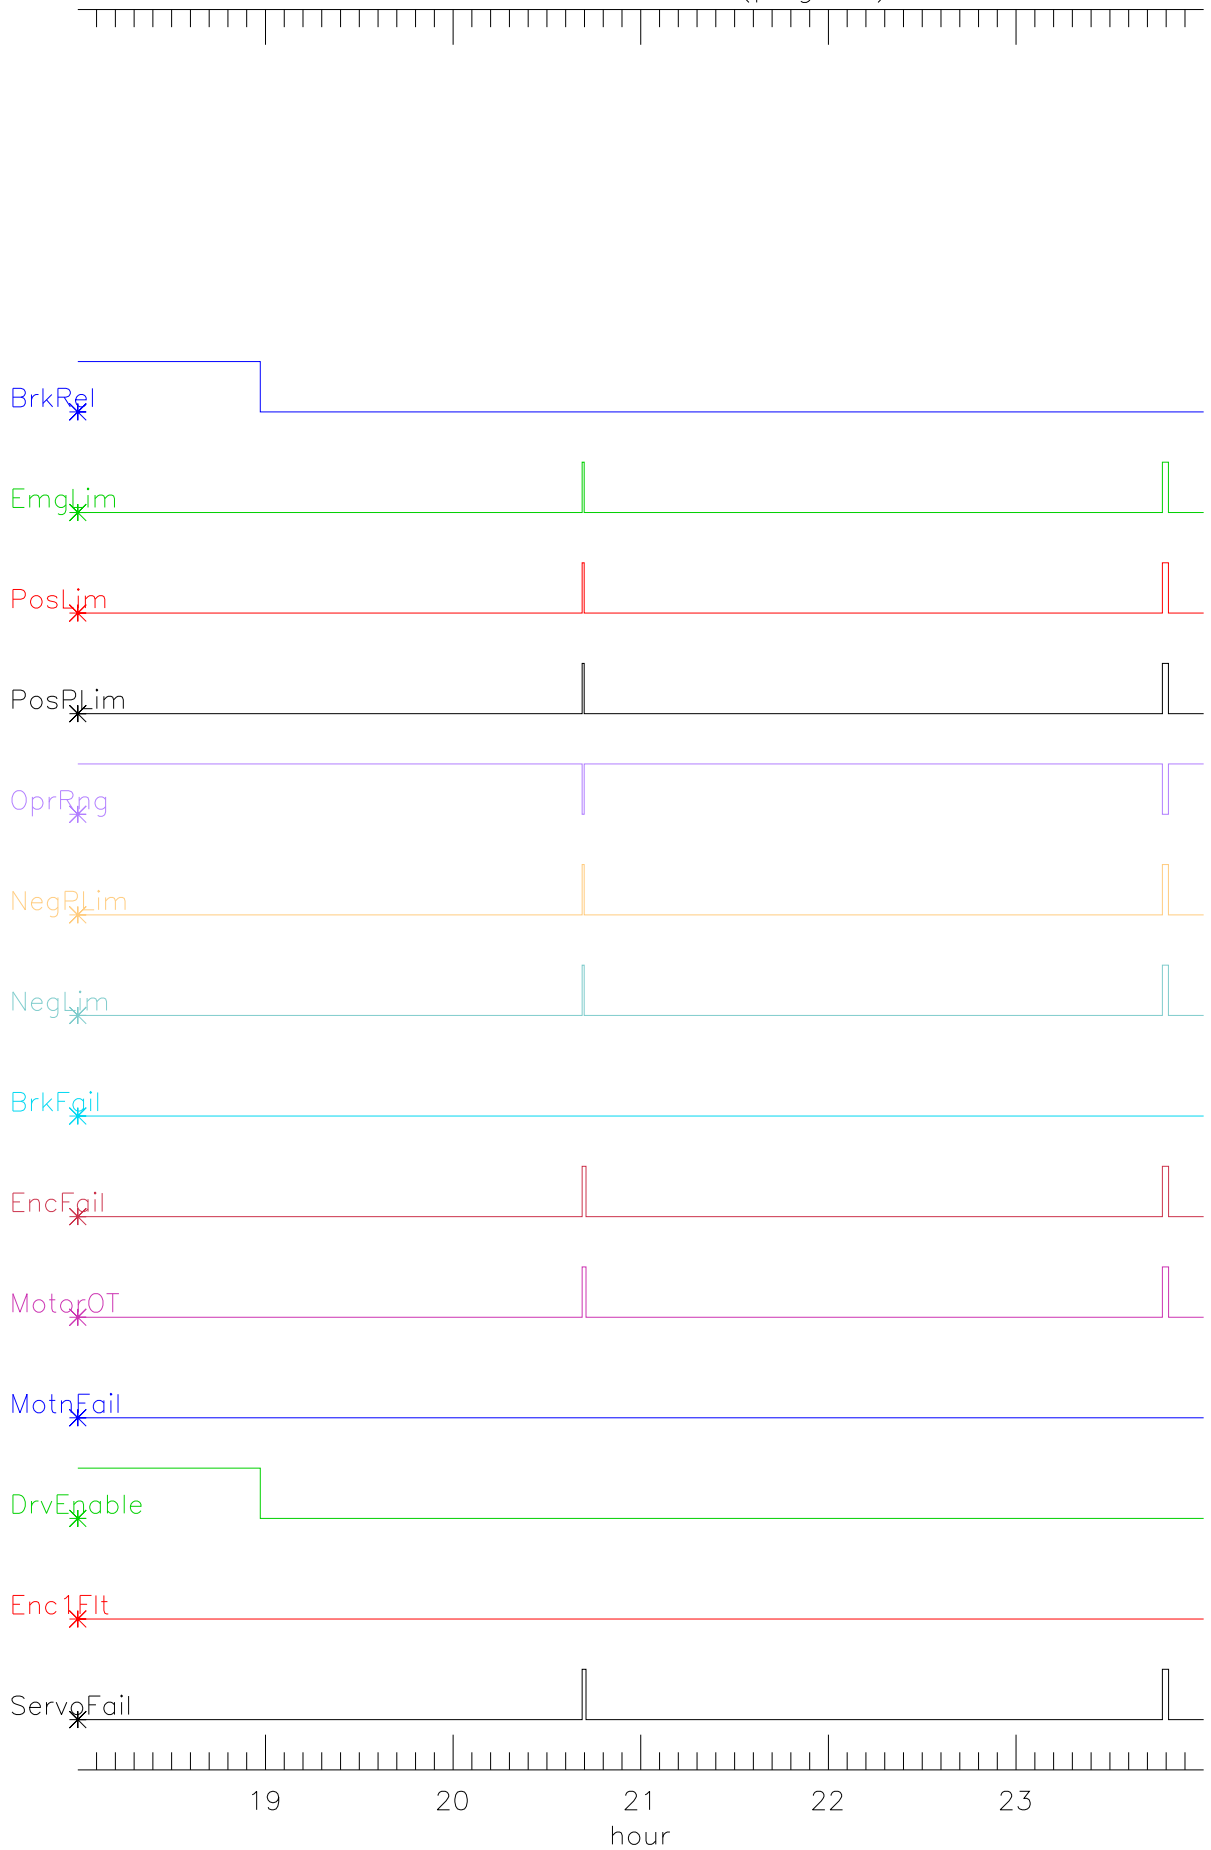

az pos vs hour (page 1)

greg za encoder vs hour

vertex general status (page 2)

vertex axis status (page 3)

dome axis mode (page 4)

dome equipment status

dome amp status (page 5)

dome motor status (page 6)