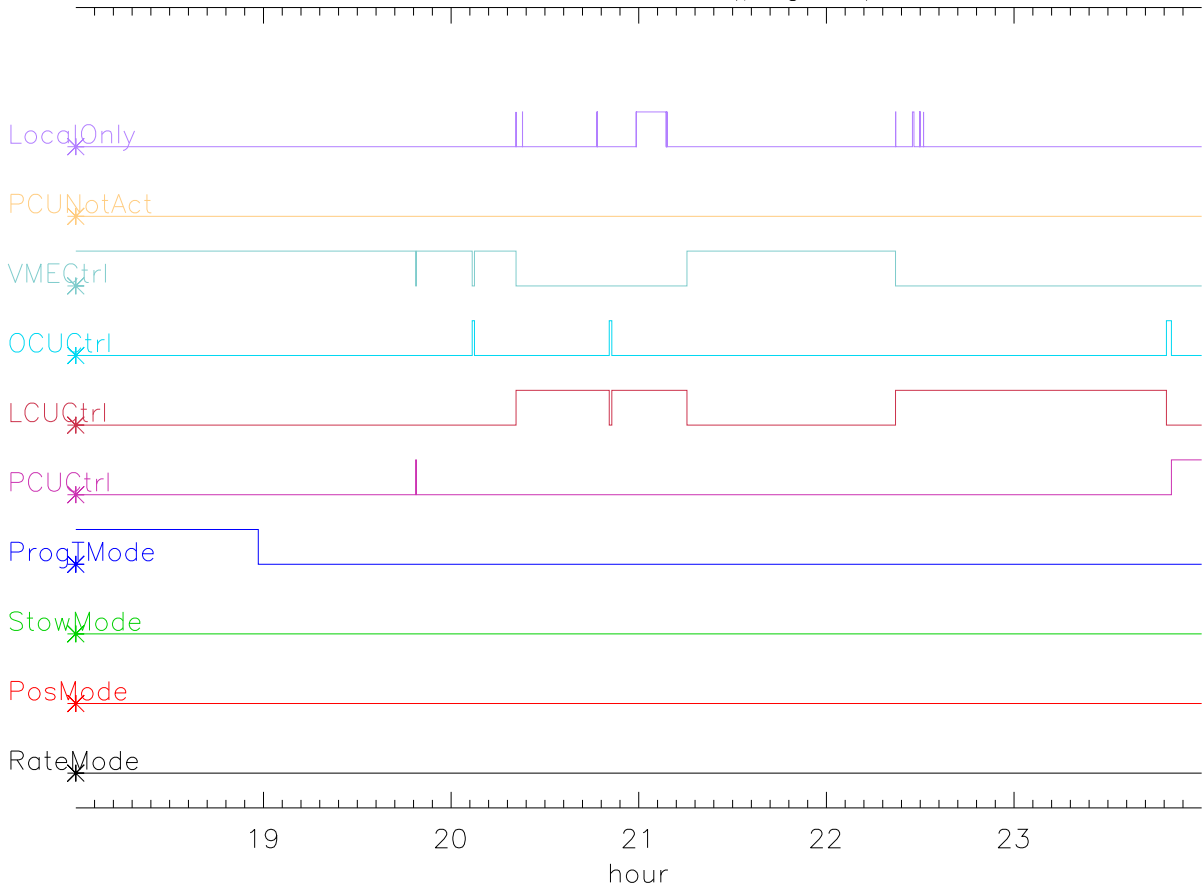

az pos vs hour (page 1)

greg za encoder vs hour

vertex general status (page 2)

vertex axis status (page 3)

dome axis mode (page 4)

dome equipment status

dome amp status (page 5)

dome motor status (page 6)