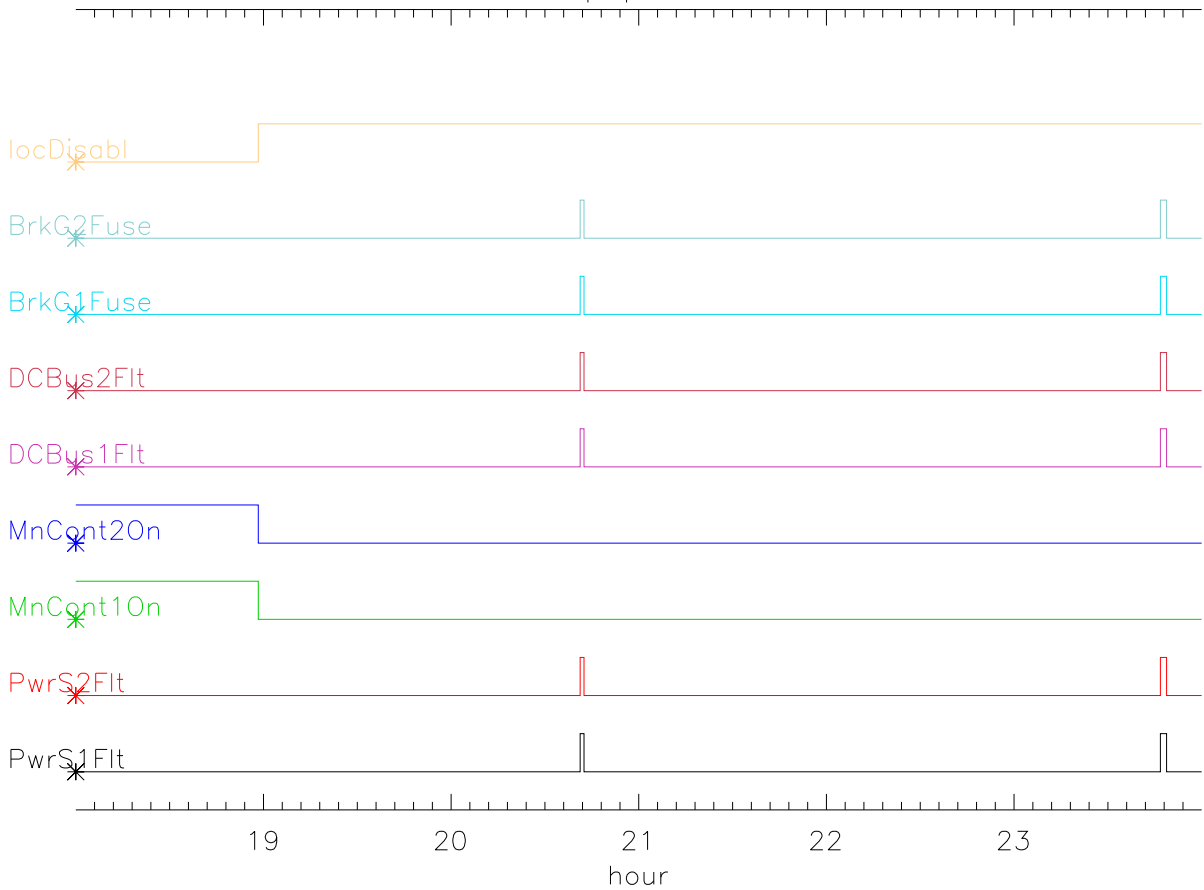

az pos vs hour (page 1)

greg za encoder vs hour

vertex general status (page 2)

vertex axis status (page 3)

dome axis mode (page 4)

dome equipment status

dome amp status (page 5)

dome motor status (page 6)