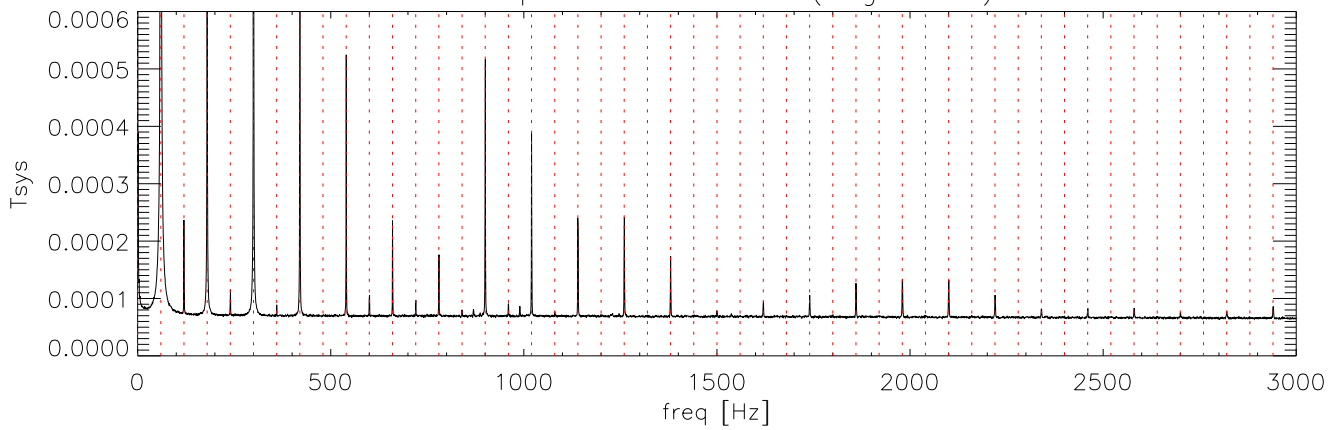

28jul06 spectrum of total power samples. 1Hz resolution

blowup 1 Hz resolution (flag 60 Hz)

blowup 1 Hz resolution (flag 60 Hz)

blowup .06 Hz resolution (flag 1.2Hz)