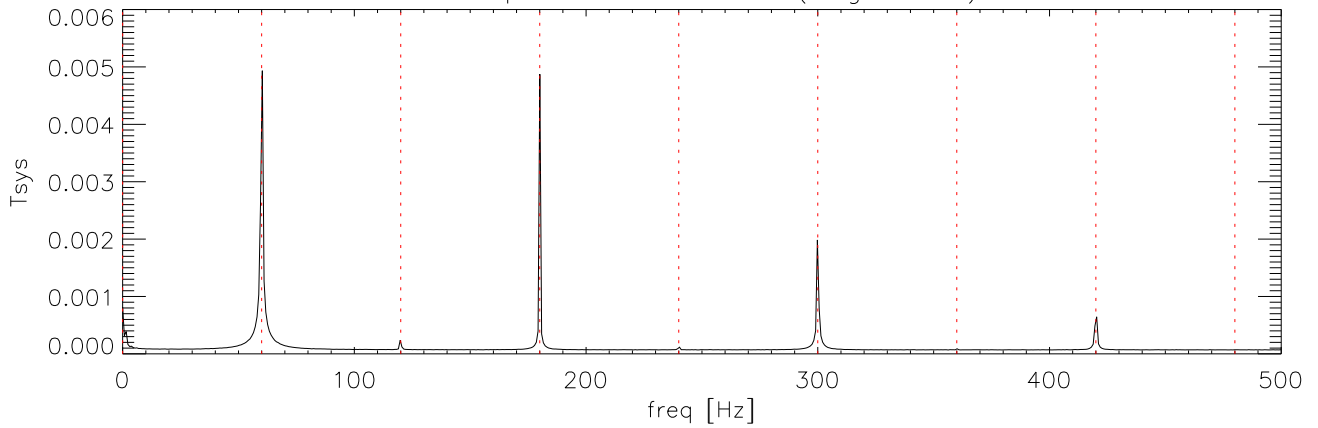

28jul06 spectrum of total power samples. 1Hz resolution

blowup 1 Hz resolution (flag 60 Hz)

blowup 1 Hz resolution (flag 60 Hz)

blowup .06 Hz resolution (flag 1.2Hz)