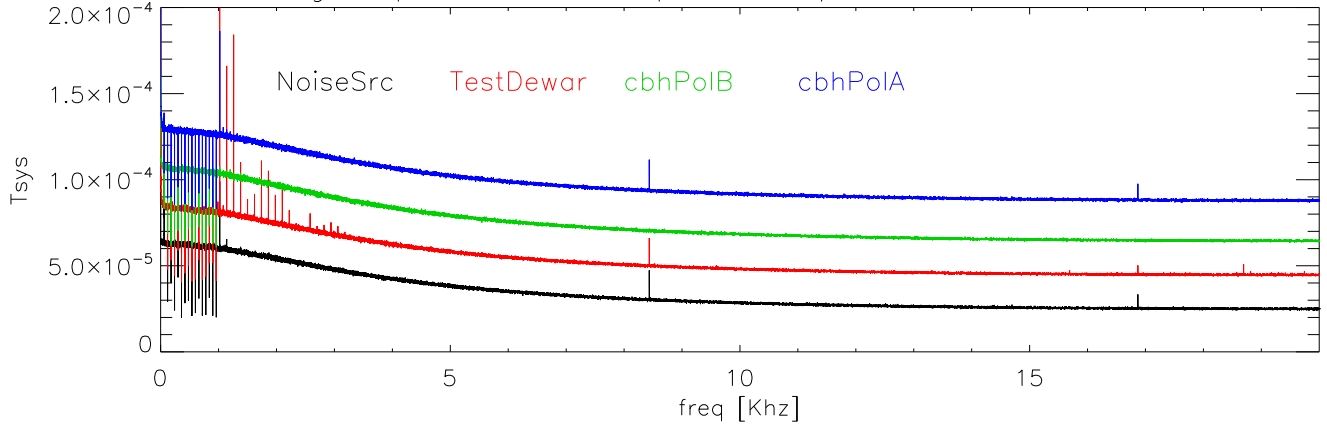

01aug06 spectrum of total power samples. 1Hz resolution 60hzFilt

blowup 1 Hz resolution

blowup 1 Hz resolution (flag 60 Hz)

blowup .06 Hz resolution (flag 1.2Hz)