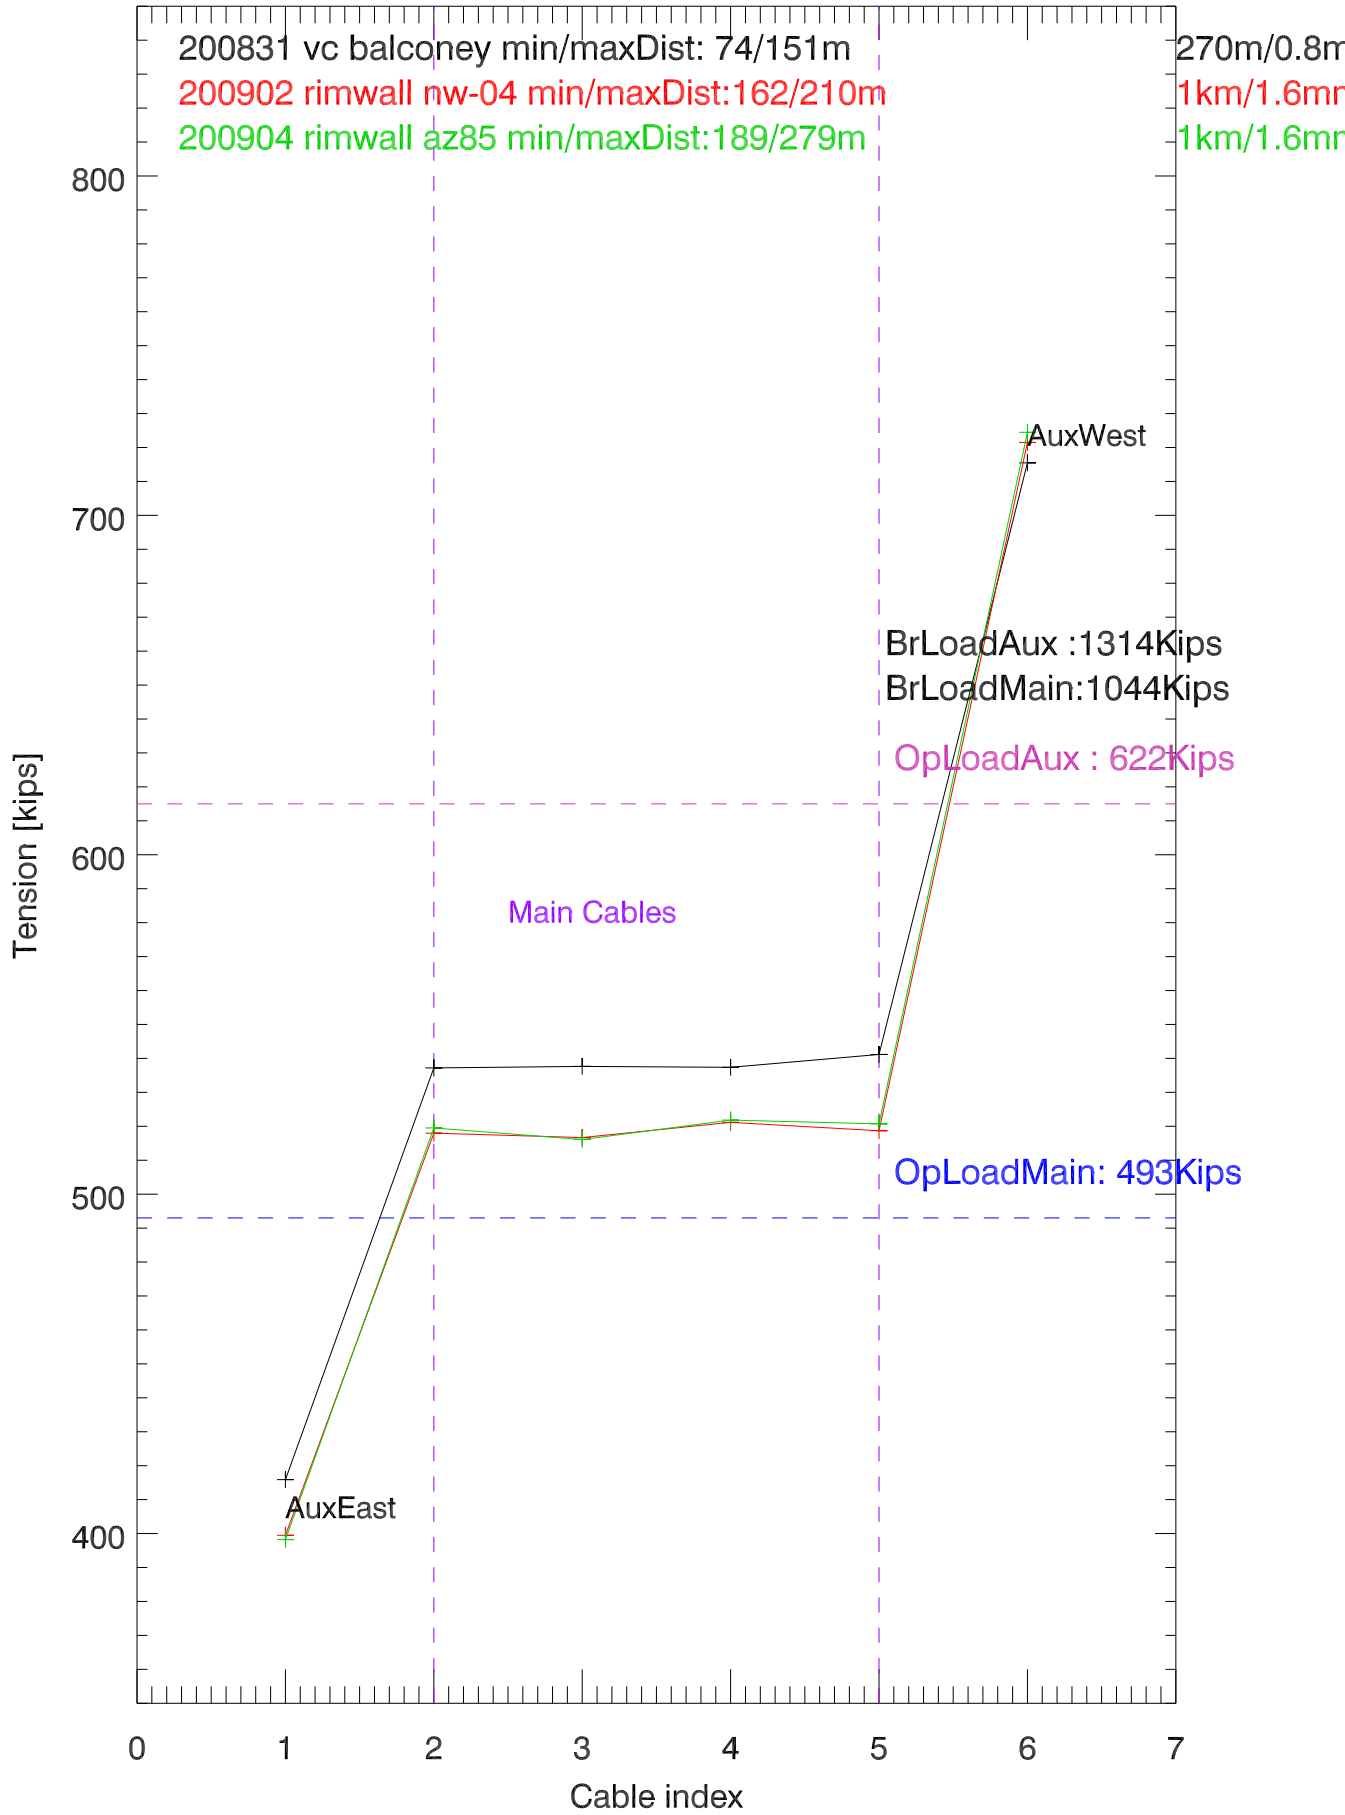

sept2020 Platform cable tensions. Tower 12

P50 rng/res

# sept2020 Platform cable tensions. Tower 4

P50 rng/res

sept2020 Platform cable tensions. Tower 8

P50 rng/res