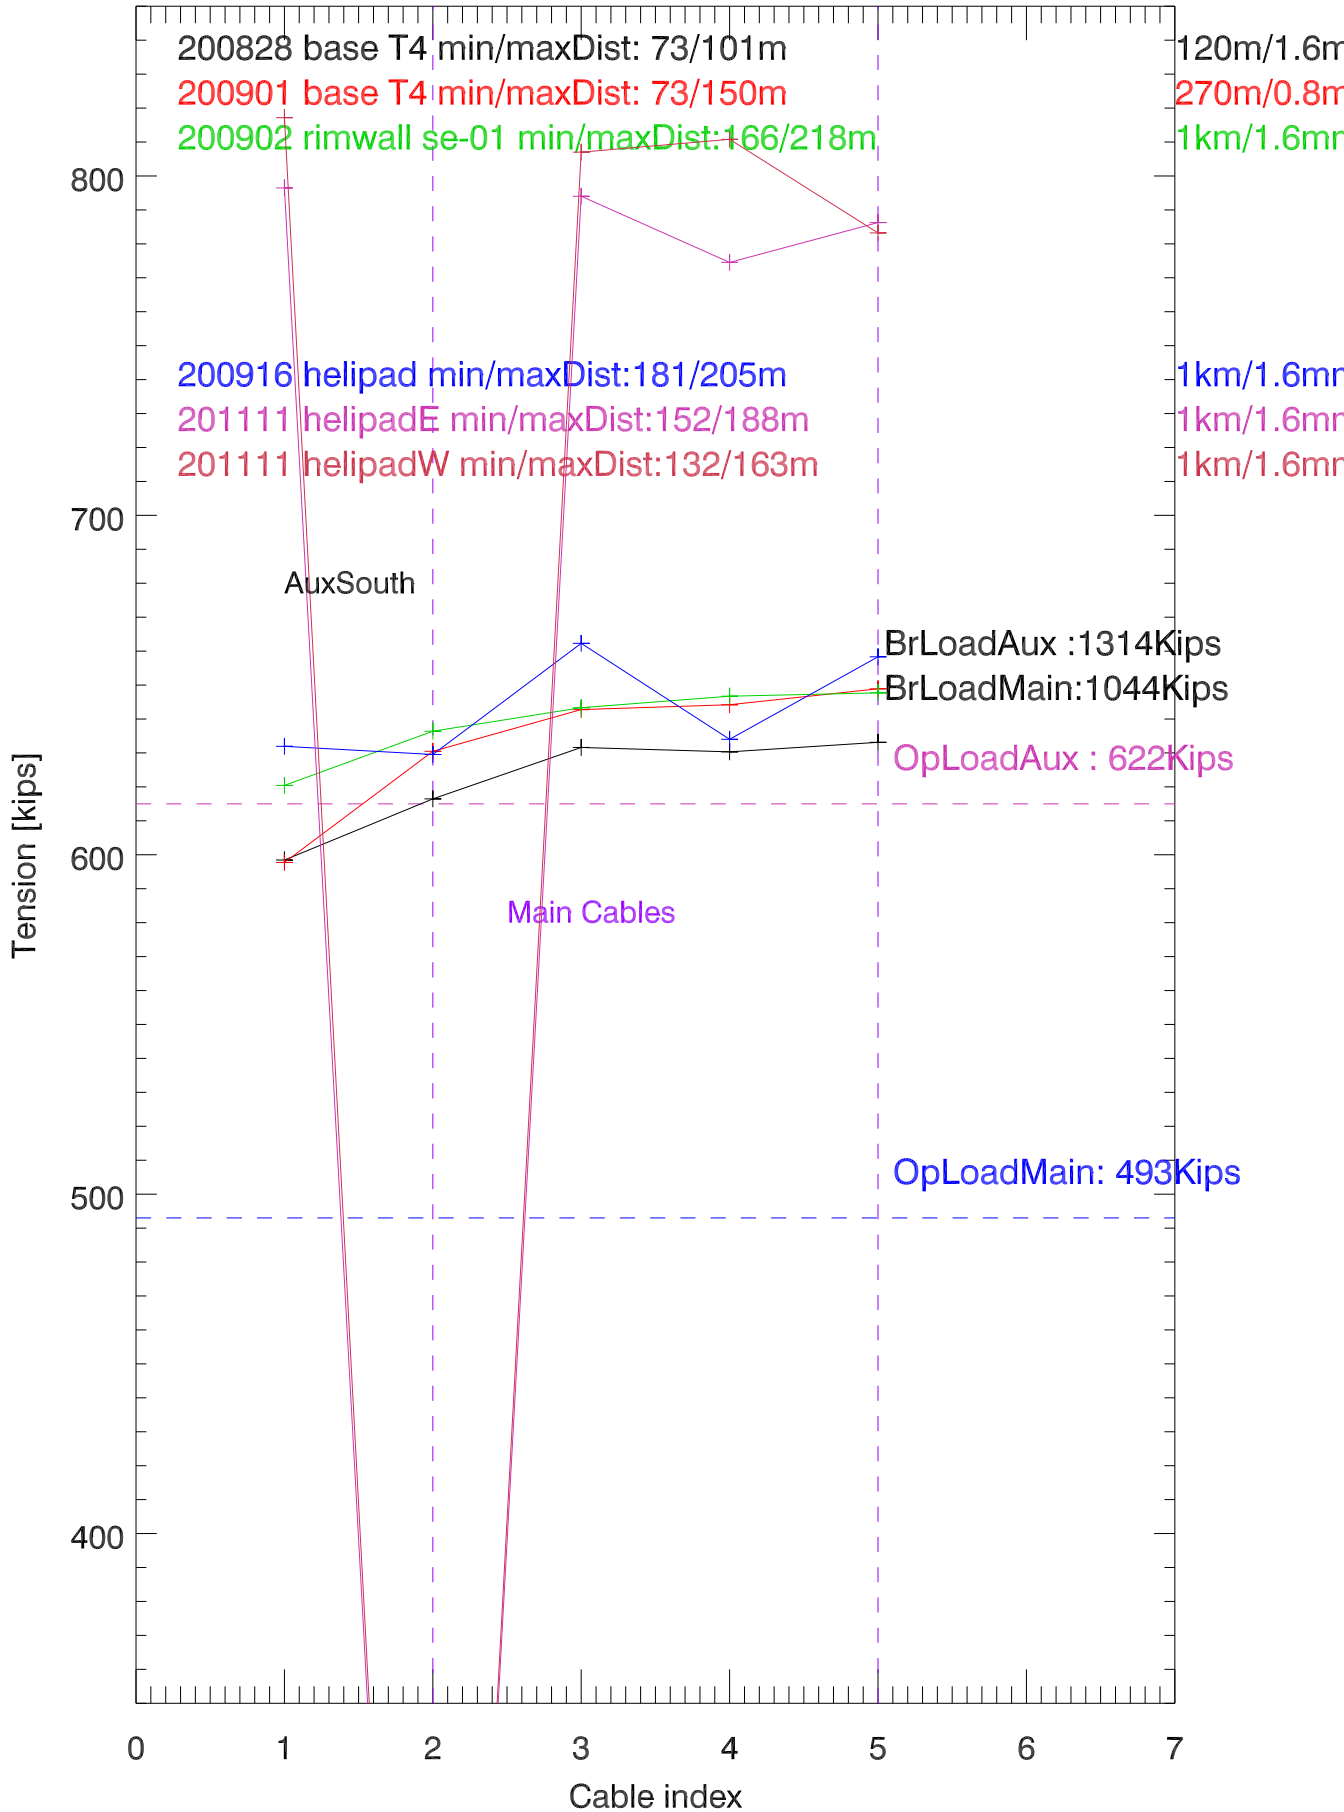

sept2020 Platform cable tensions. Tower 12

P50 rng/res

# sept2020 Platform cable tensions. Tower 4

P50 rng/res

sept2020 Platform cable tensions. Tower 8

P50 rng/res