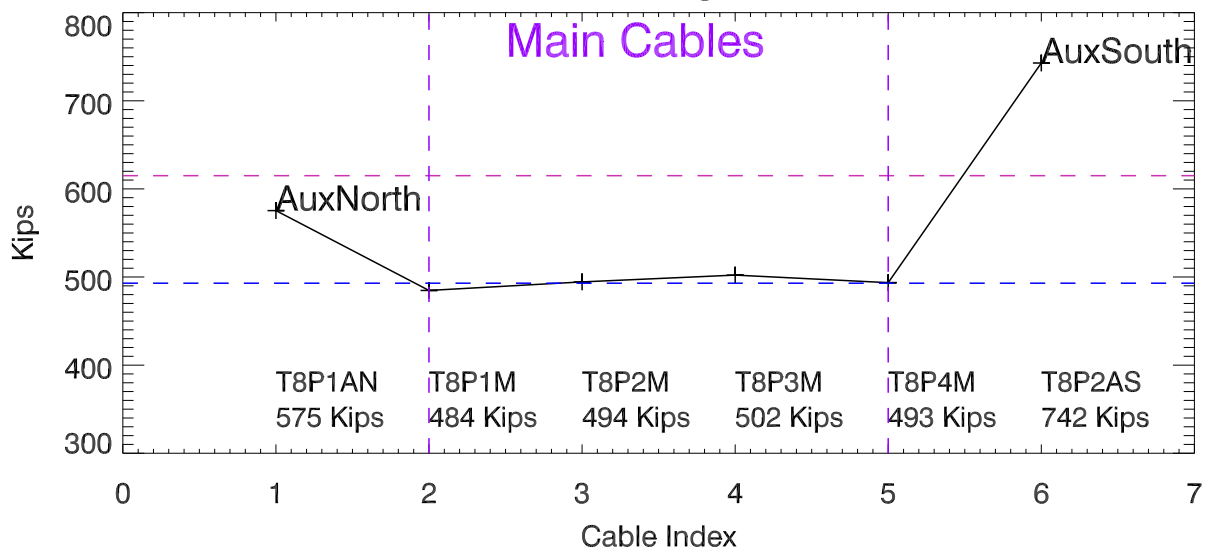

aug2020 Tower 12 Platform Average cable tensions

Tower 4 Platform Average cable tensions

Tower 8 Platform Average cable tensions

aug2020 Tower 12 Backstay Average cable tensions

Tower 4 Backstay Average cable tensions

Tower 8 Backstay Average cable tensions