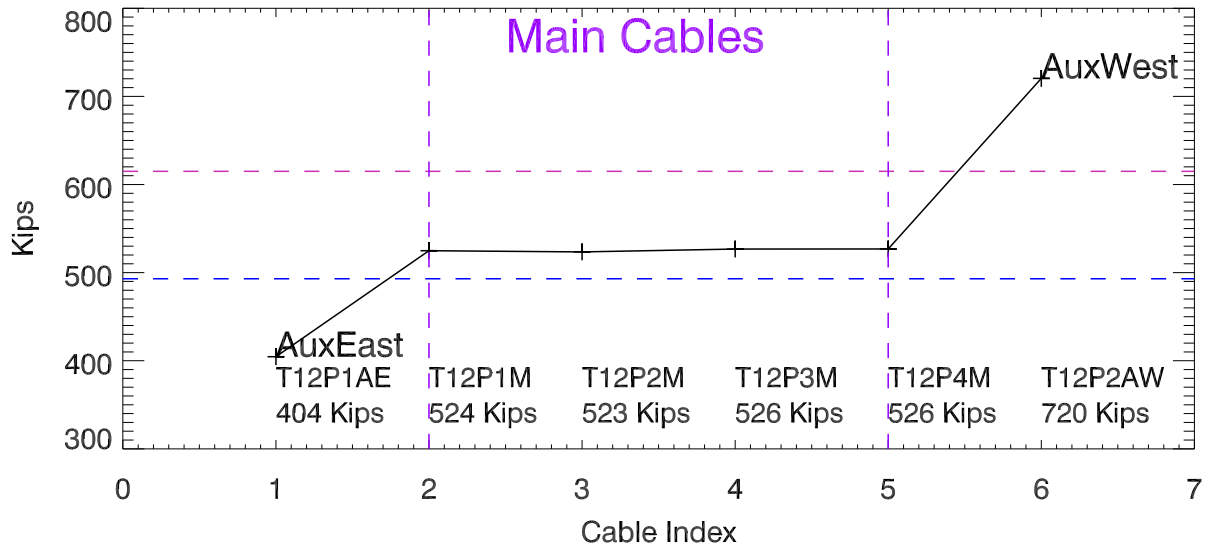

aug2020 Tower 12 Platform Average cable tensions

Tower 4 Platform Average cable tensions

Tower 8 Platform Average cable tensions

aug2020 Tower 12 Backstay Average cable tensions

Tower 4 Backstay Average cable tensions

Tower 8 Backstay Average cable tensions