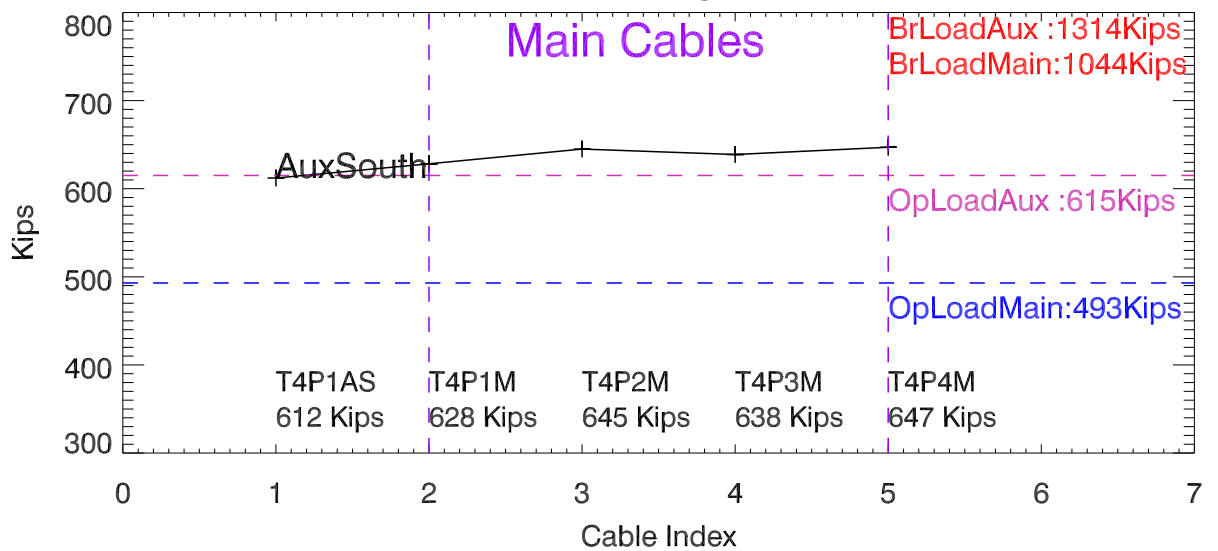

aug2020 Tower 12 Platform Average cable tensions

Tower 4 Platform Average cable tensions

Tower 8 Platform Average cable tensions

aug2020 Tower 12 Backstay Average cable tensions

Tower 4 Backstay Average cable tensions

Tower 8 Backstay Average cable tensions