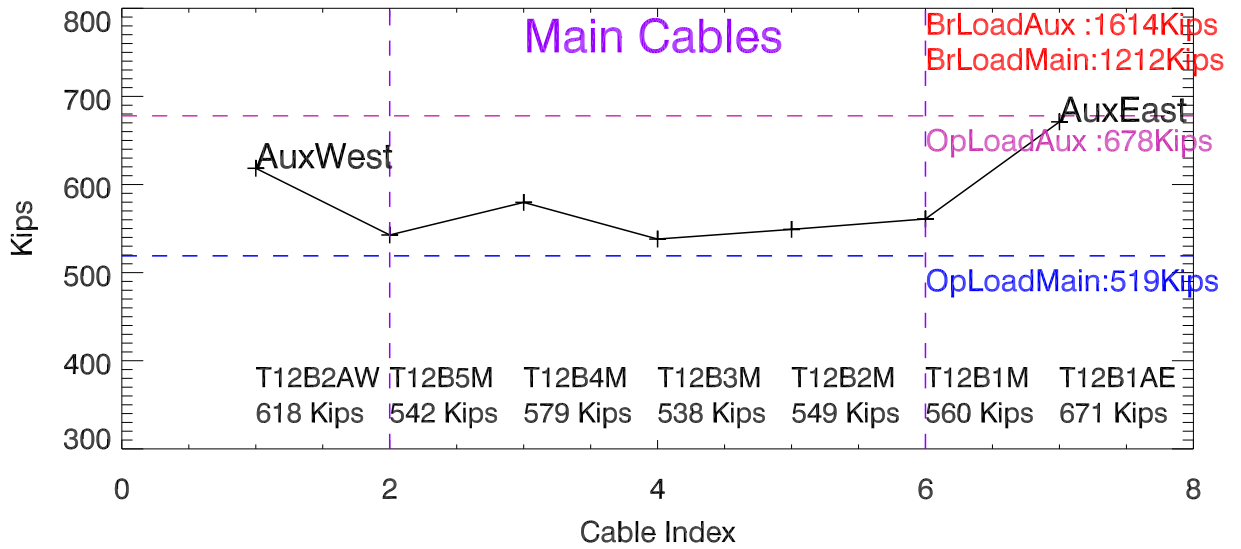

aug2020 Tower 12 Platform Average cable tensions

Tower 4 Platform Average cable tensions

Tower 8 Platform Average cable tensions

aug2020 Tower 12 Backstay Average cable tensions

Tower 4 Backstay Average cable tensions

Tower 8 Backstay Average cable tensions