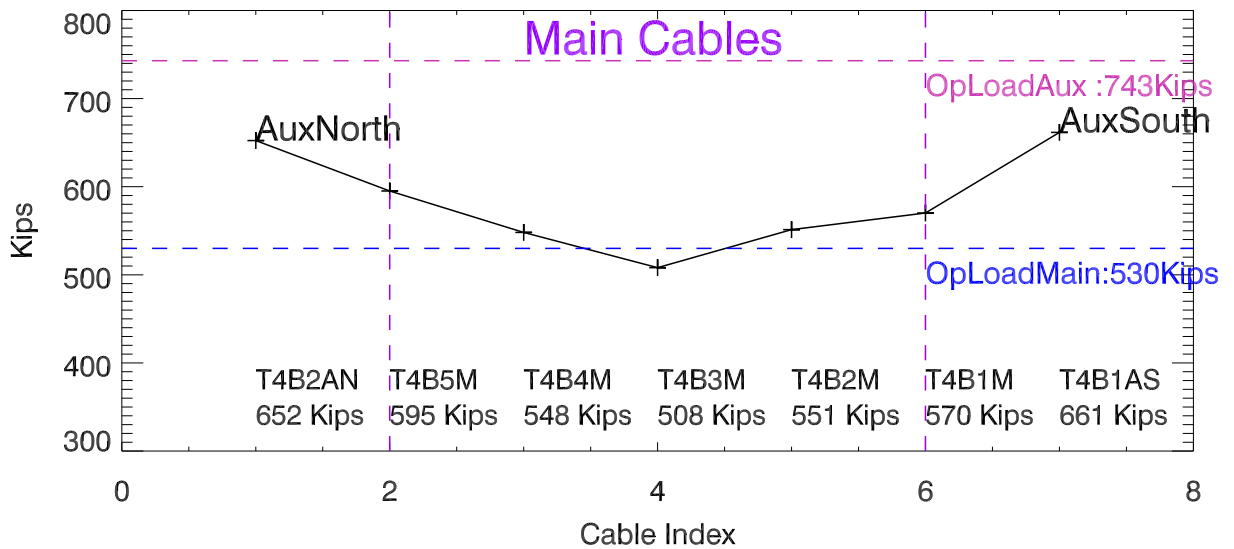

aug2020 Tower 12 Platform Average cable tensions

Tower 4 Platform Average cable tensions

Tower 8 Platform Average cable tensions

aug2020 Tower 12 Backstay Average cable tensions

Tower 4 Backstay Average cable tensions

Tower 8 Backstay Average cable tensions