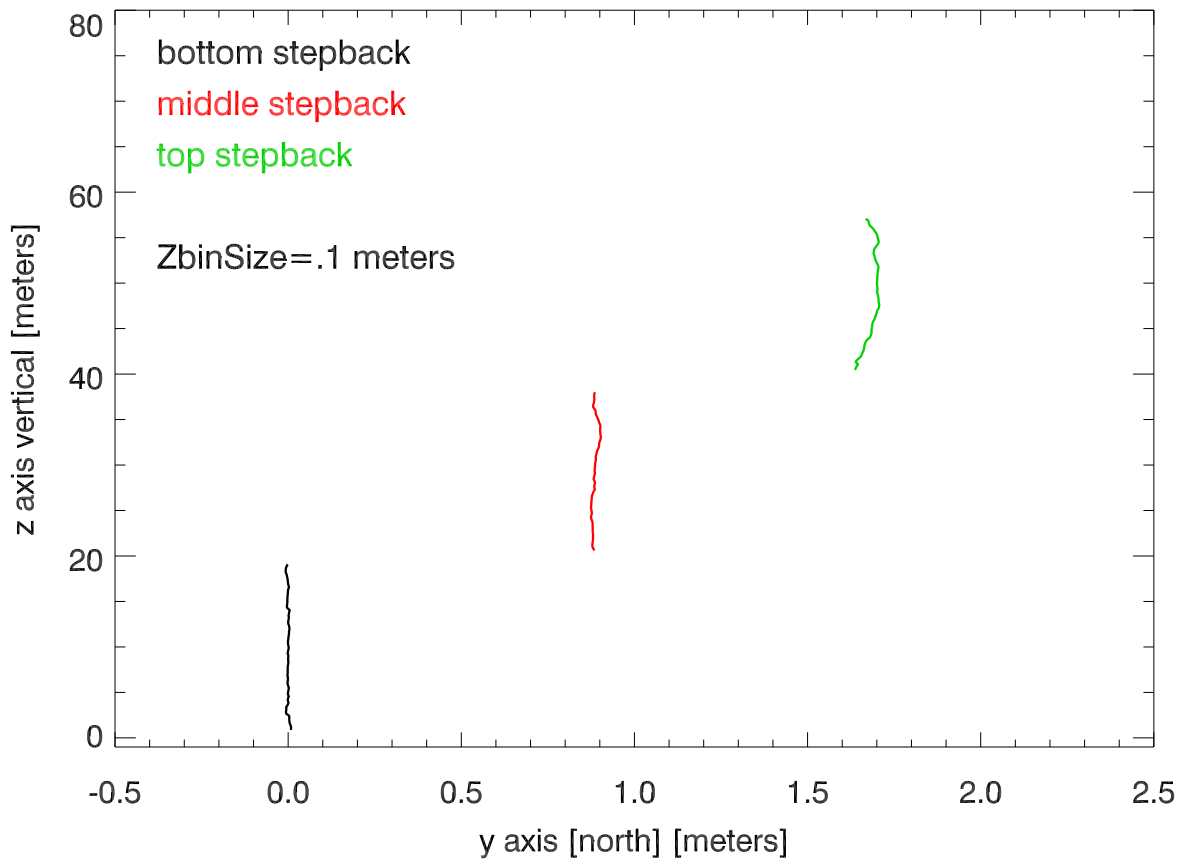

09dec20 T12 southern looking faces rotation angle.

09dec20 T12 southern face. Avg Y motion vs height

remove mean y value from each stepback