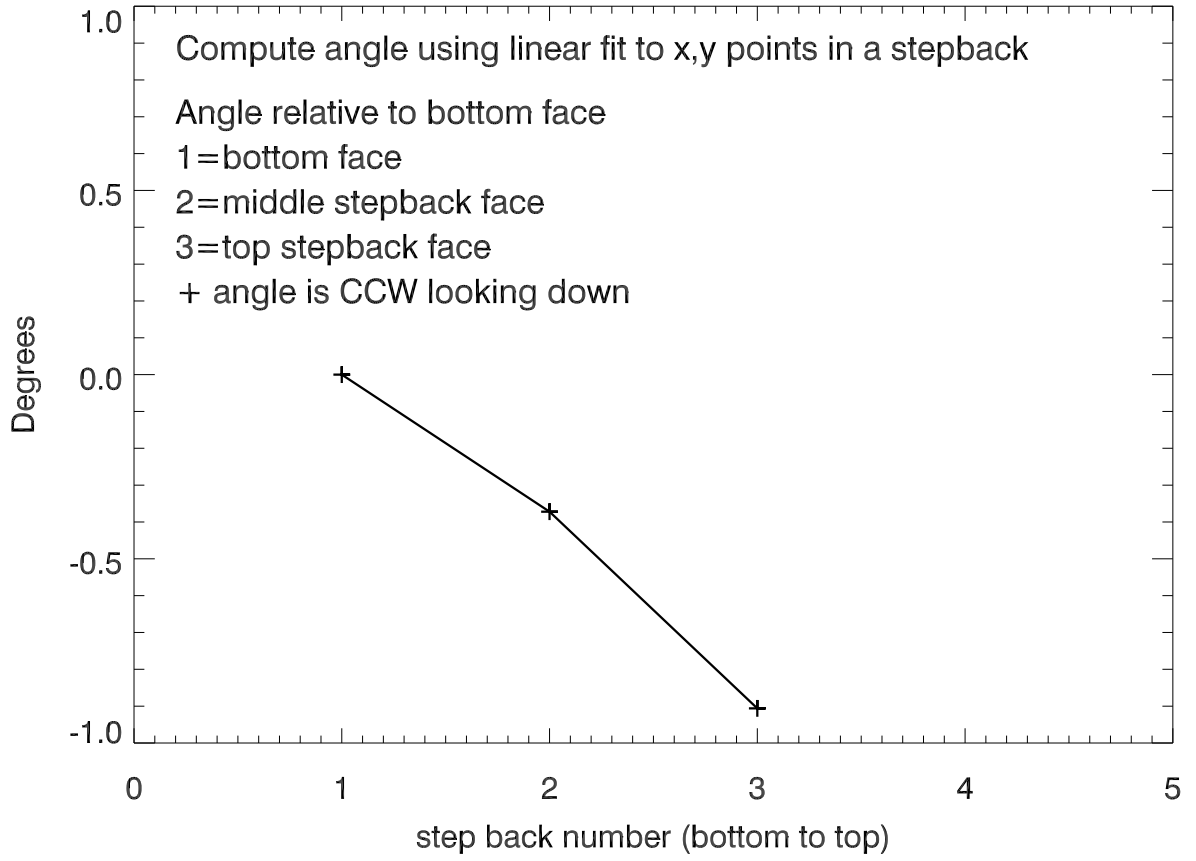

09dec20 T12 southern looking faces rotation angle.

09dec20 T12 southern face. Avg Y motion vs height

remove mean y value from each stepback