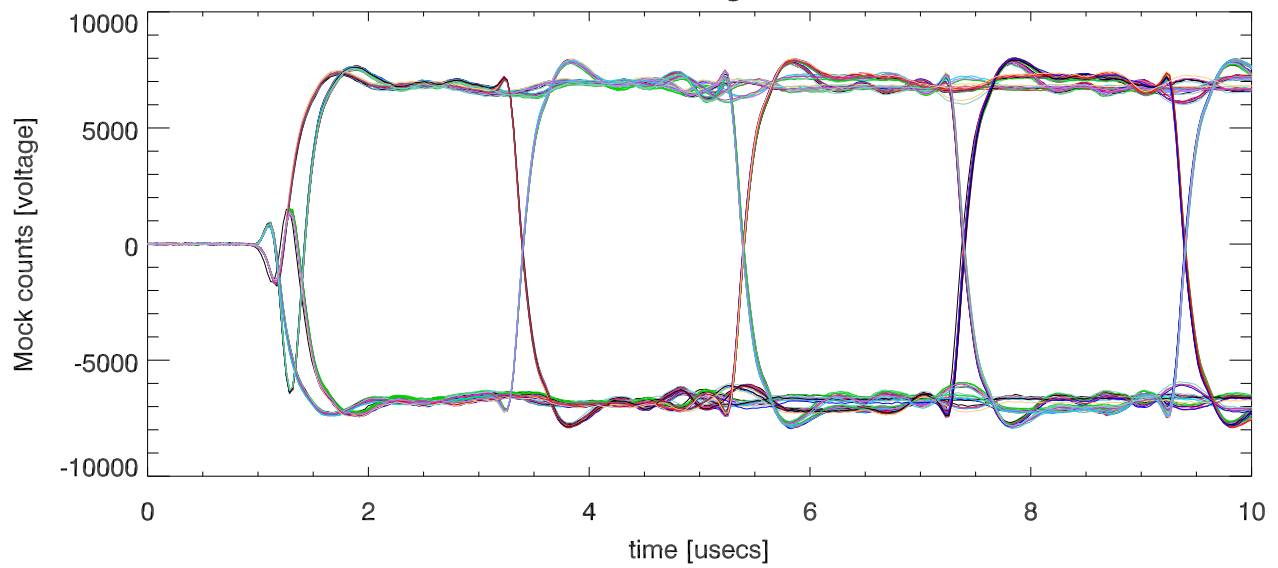

08nov13 rdev clpTest. Start Tx pulse. I voltages

Q voltages

overplot I,Q voltage samples for part of tx pulse

### End of Tx pulse. I voltages