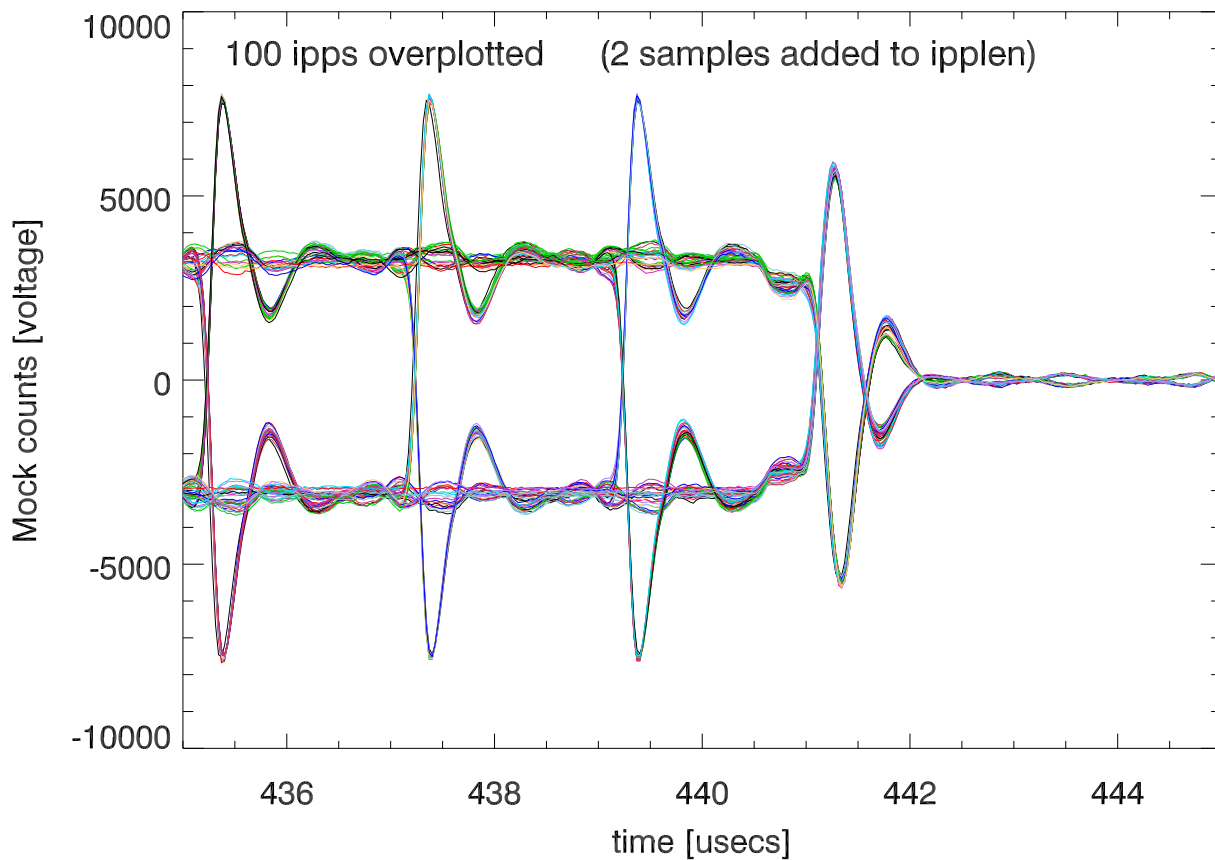

08nov13 rdev clpTest. Start Tx pulse. I voltages

Q voltages

overplot I,Q voltage samples for part of tx pulse

### End of Tx pulse. I voltages

### Q voltages