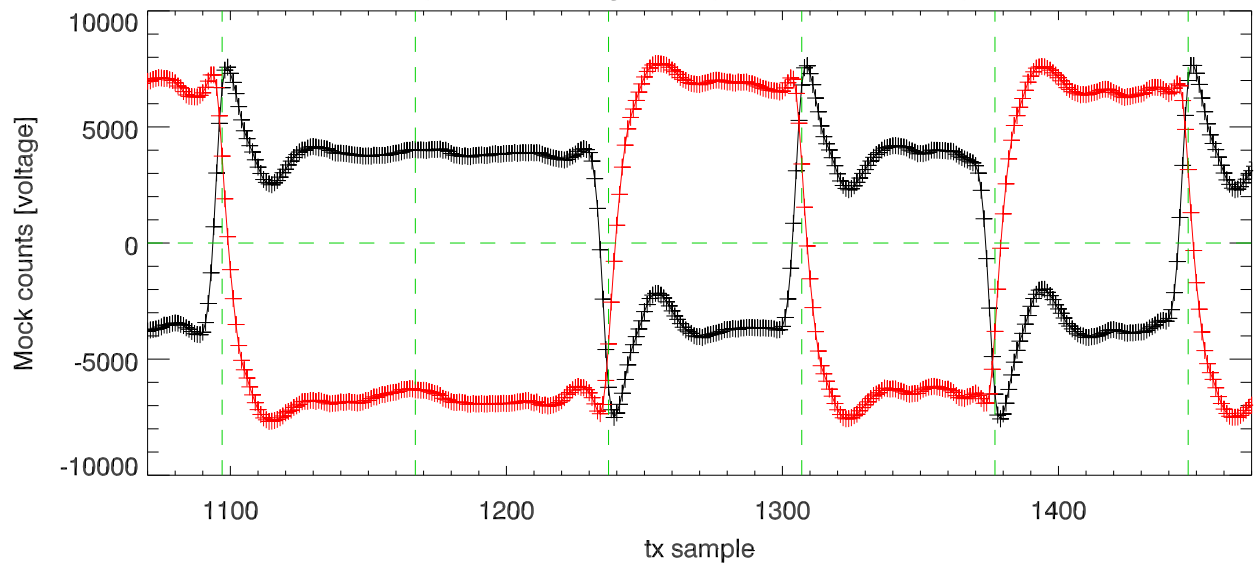

08nov13 rdev clpTest. Start Tx pulse. I voltages

Q voltages

overplot I,Q voltage samples for part of tx pulse

### End of Tx pulse. I voltages

### Q voltages