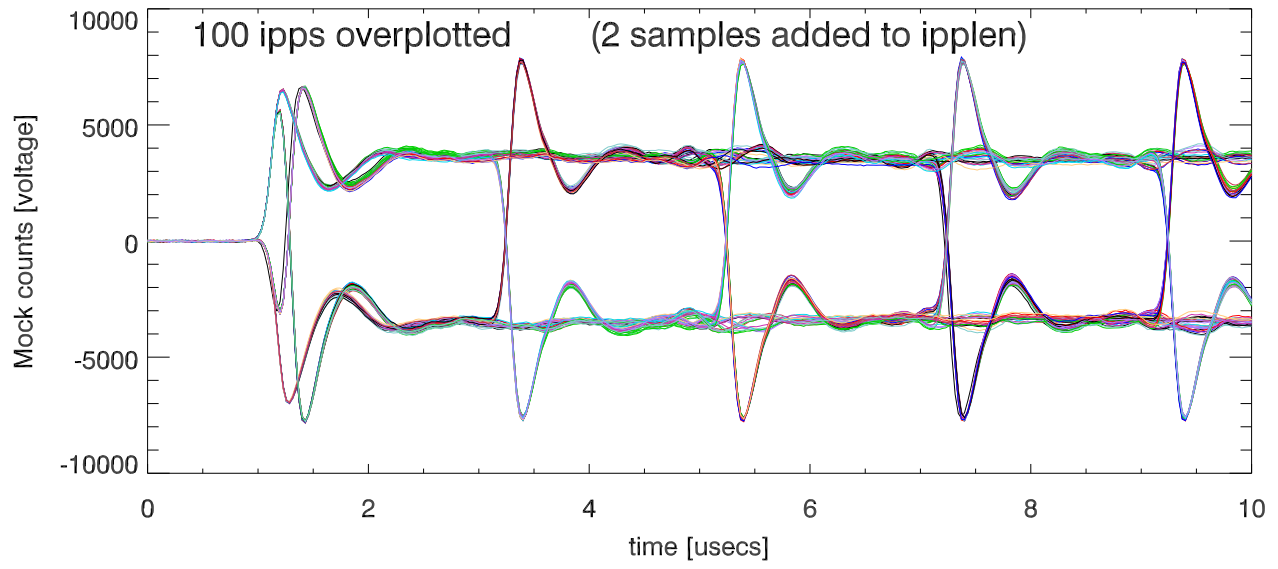

08nov13 rdev clpTest. Start Tx pulse. I voltages

Q voltages

overplot I,Q voltage samples for part of tx pulse

### End of Tx pulse. I voltages

### Q voltages