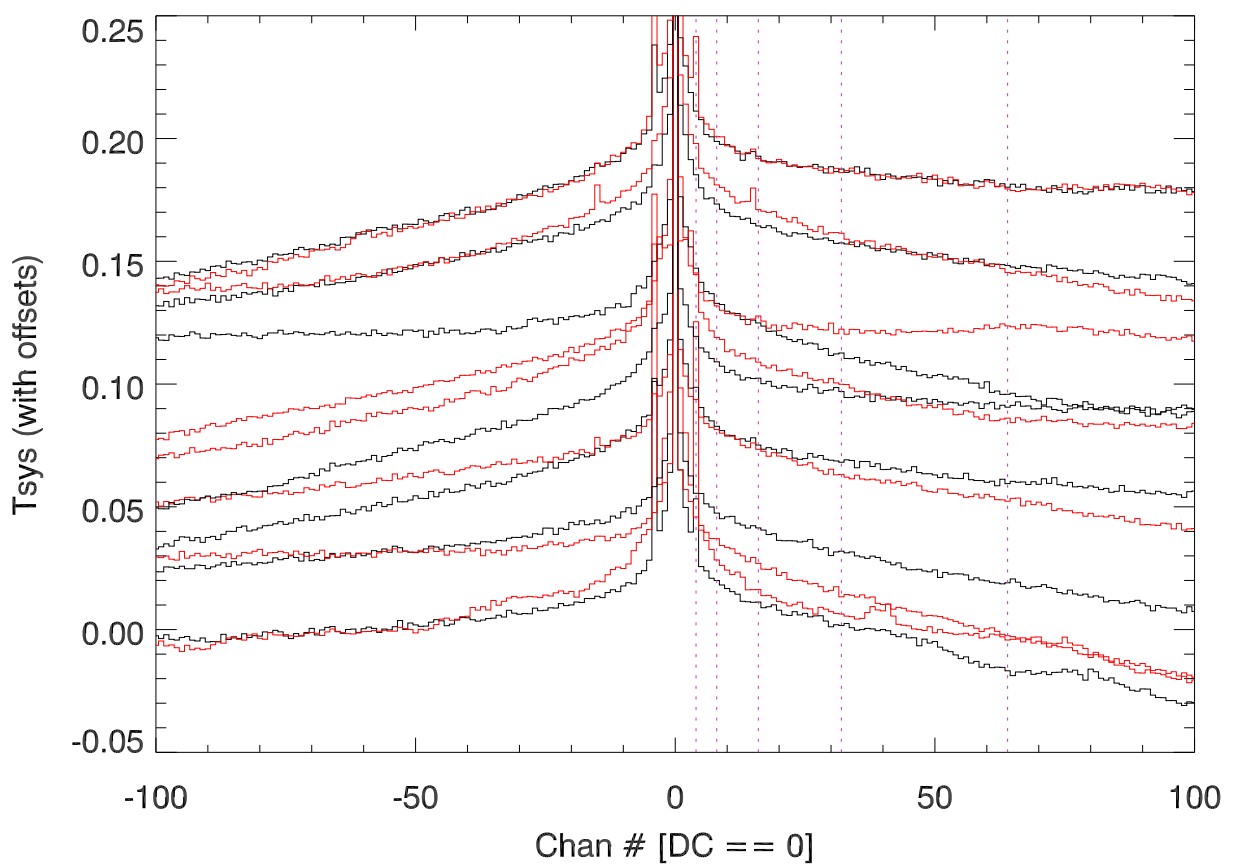

04oct10 Cb spectra vs chan#. Mock PSHIFT test.PSHIFT=0x1ff5

PSHIFT=0x1555

avgFrqBands,remove 2nd order baseline, plot different pshifts. PoIA.

PoIB

avgFrqBands,remove 2nd order baseline, plot different pshifts. PoIA.