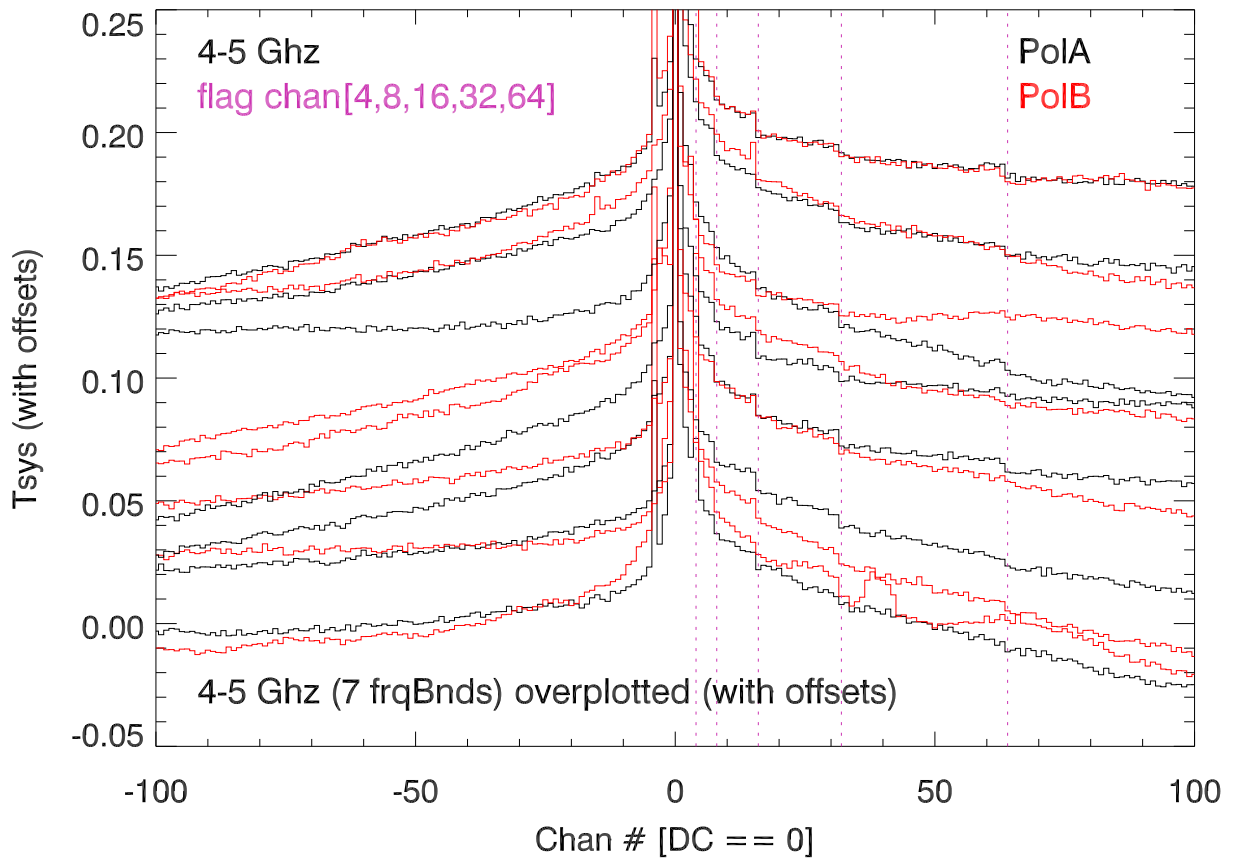

04oct10 Cb spectra vs chan#. Mock PSHIFT test.PSHIFT=0x1ff5

PSHIFT=0x1555

avgFrqBands,remove 2nd order baseline, plot different pshifts. PoIA.

PoIB

avgFrqBands,remove 2nd order baseline, plot different pshifts. PoIA.