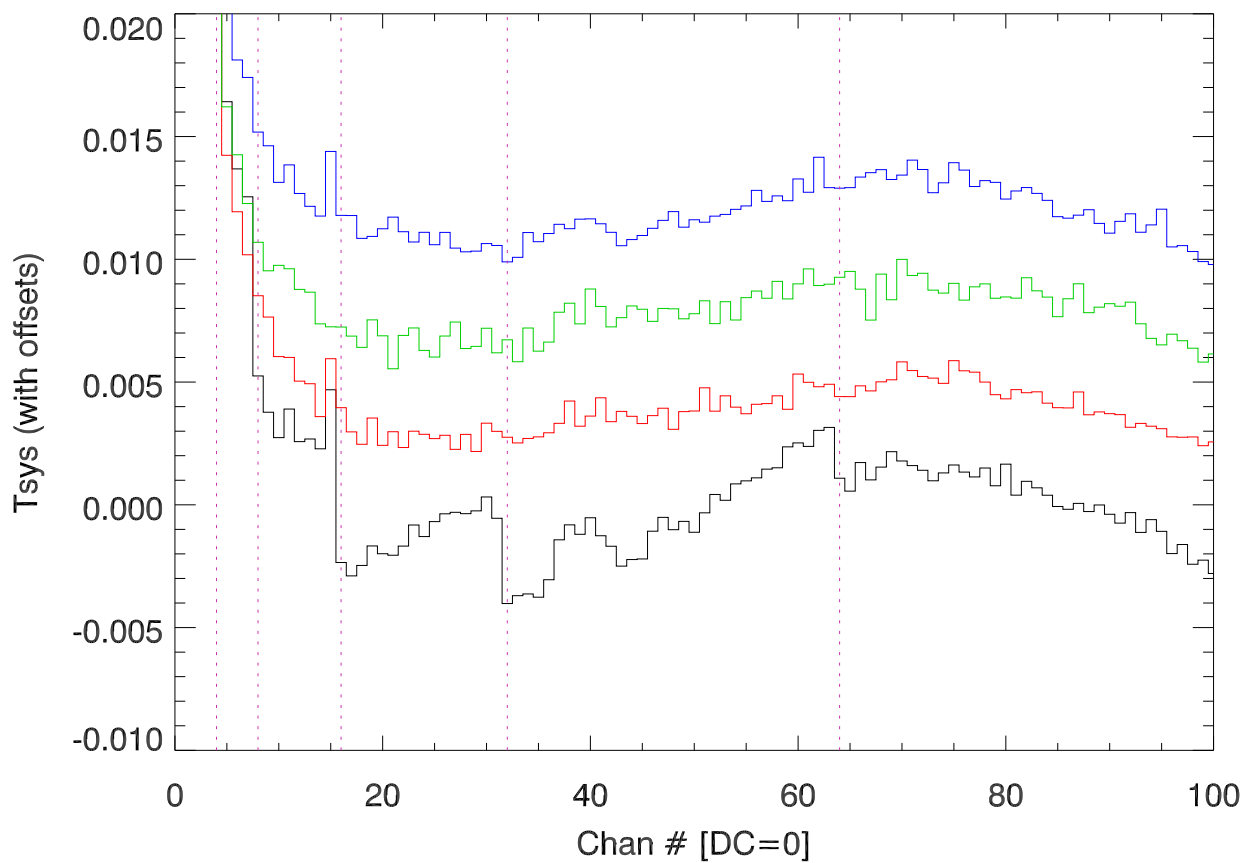

04oct10 Cb spectra vs chan#. Mock PSHIFT test.PSHIFT=0x1ff5

PSHIFT=0x1555

avgFrqBands,remove 2nd order baseline, plot different pshifts. PoIA.

PoIB

avgFrqBands,remove 2nd order baseline, plot different pshifts. PoIA.