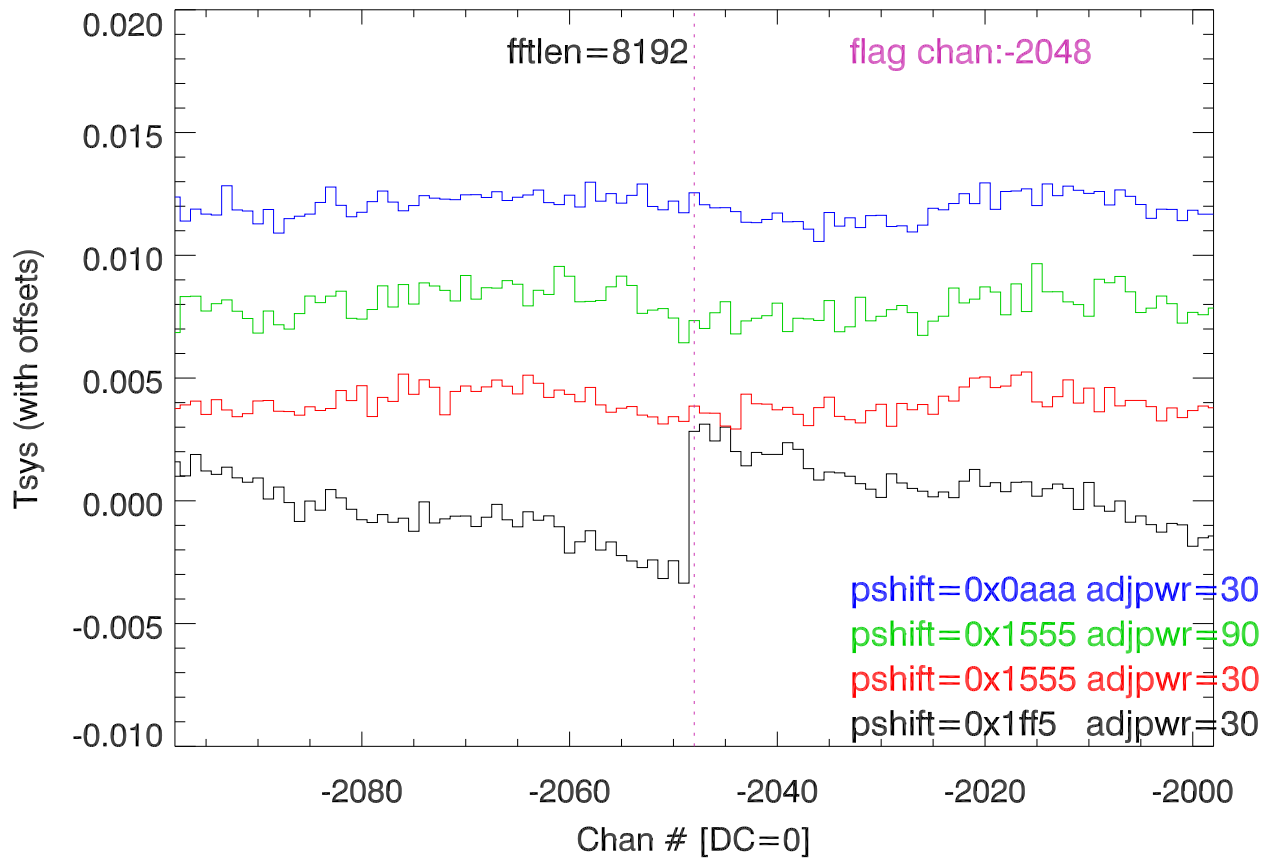

04oct10 Cb spectra vs chan#. Mock PSHIFT test.PSHIFT=0x1ff5

PSHIFT=0x1555

avgFrqBands,remove 2nd order baseline, plot different pshifts. PoIA.

PoIB

avgFrqBands,remove 2nd order baseline, plot different pshifts. PoIA.