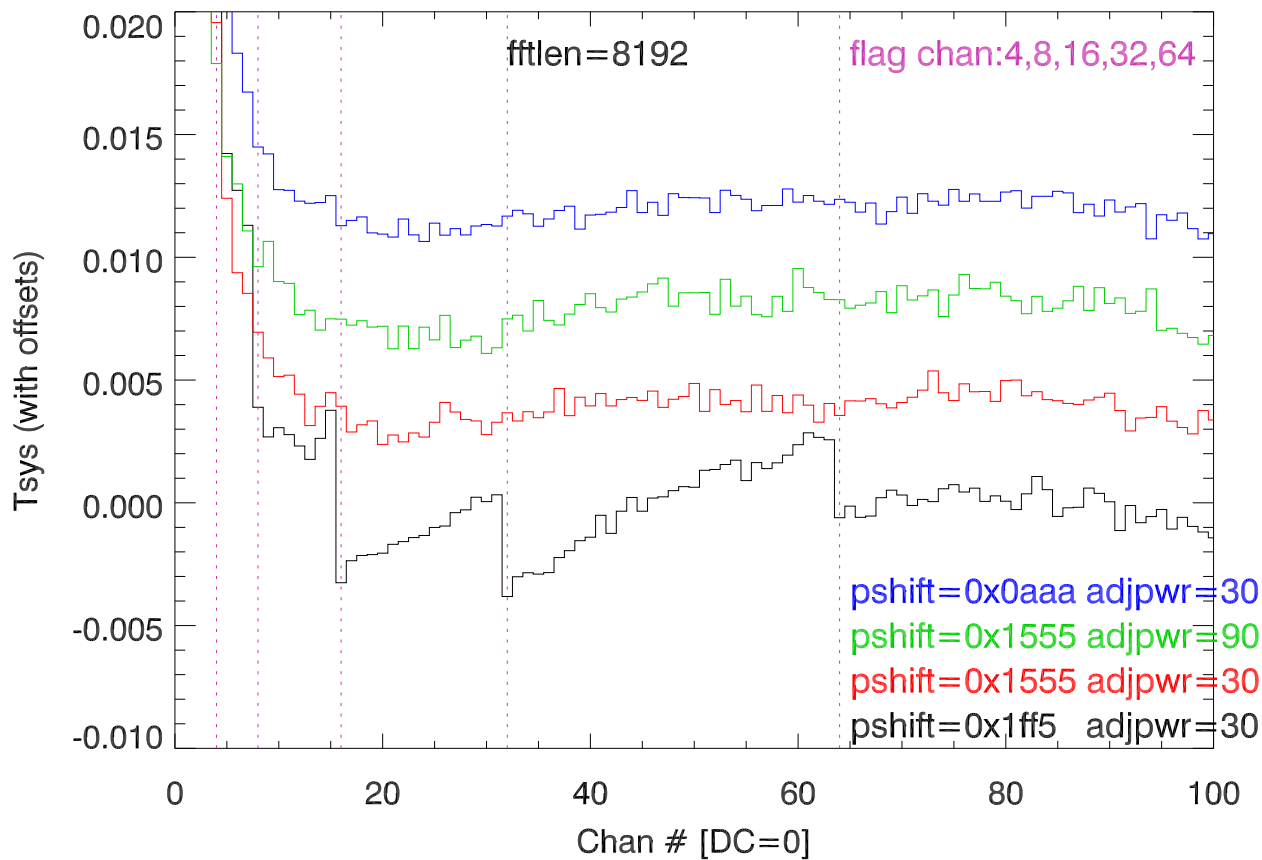

04oct10 Cb spectra vs chan#. Mock PSHIFT test.PSHIFT=0x1ff5

PSHIFT=0x1555

avgFrqBands,remove 2nd order baseline, plot different pshifts. PoIA.

PoIB

avgFrqBands,remove 2nd order baseline, plot different pshifts. PoIA.