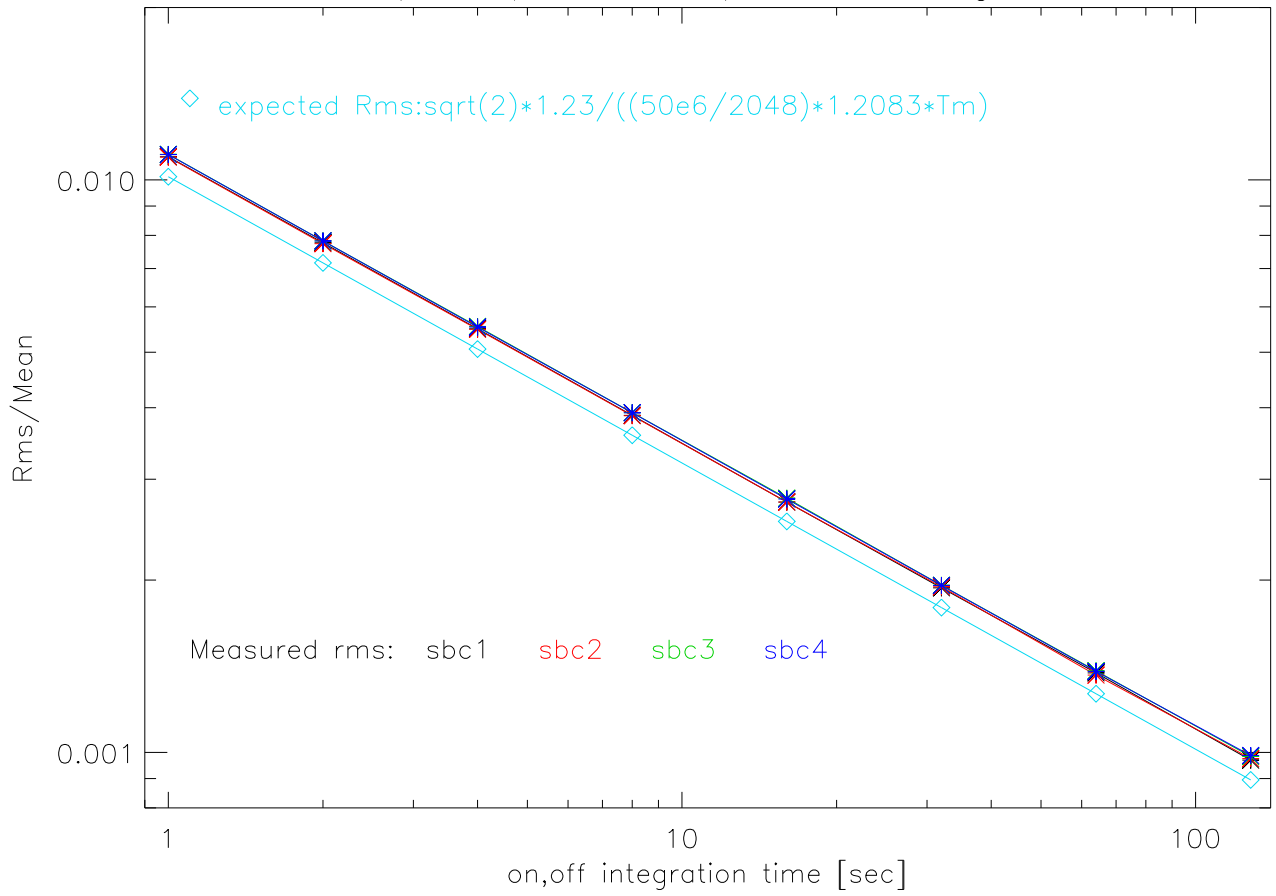

IntCor On/Off spectra. rms/mean for various integration times

IntCor On/Off spectra. rms/mean for various integration times

IntCor On/Off spectra. Rms/Mean vs integTime PoIA

IntCor On/Off spectra. Rms/Mean vs integTime PoIB