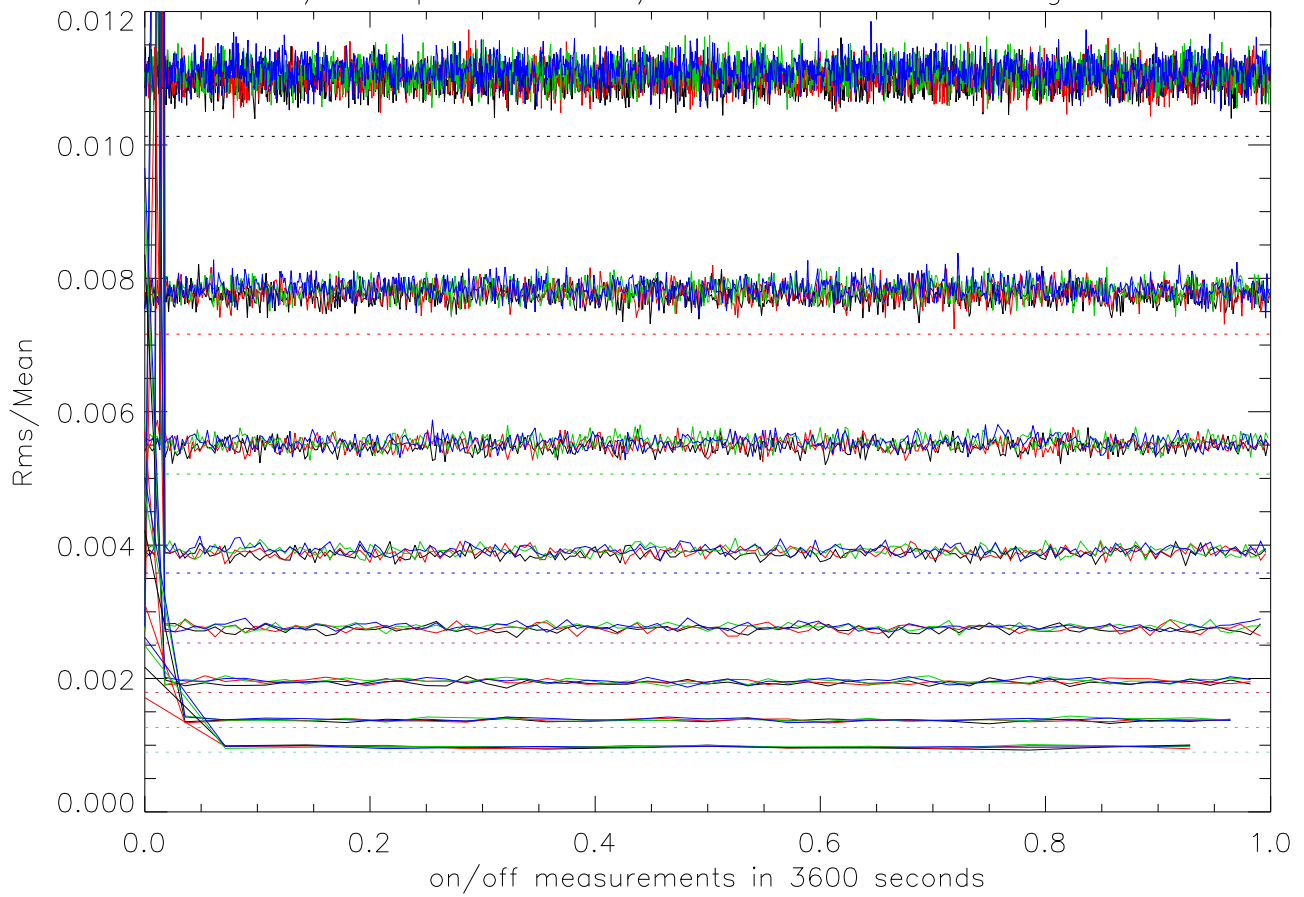

IntCor On/Off spectra. rms/mean for various integration times

IntCor On/Off spectra. rms/mean for various integration times

IntCor On/Off spectra. Rms/Mean vs integTime PoIA

IntCor On/Off spectra. Rms/Mean vs integTime PoIB