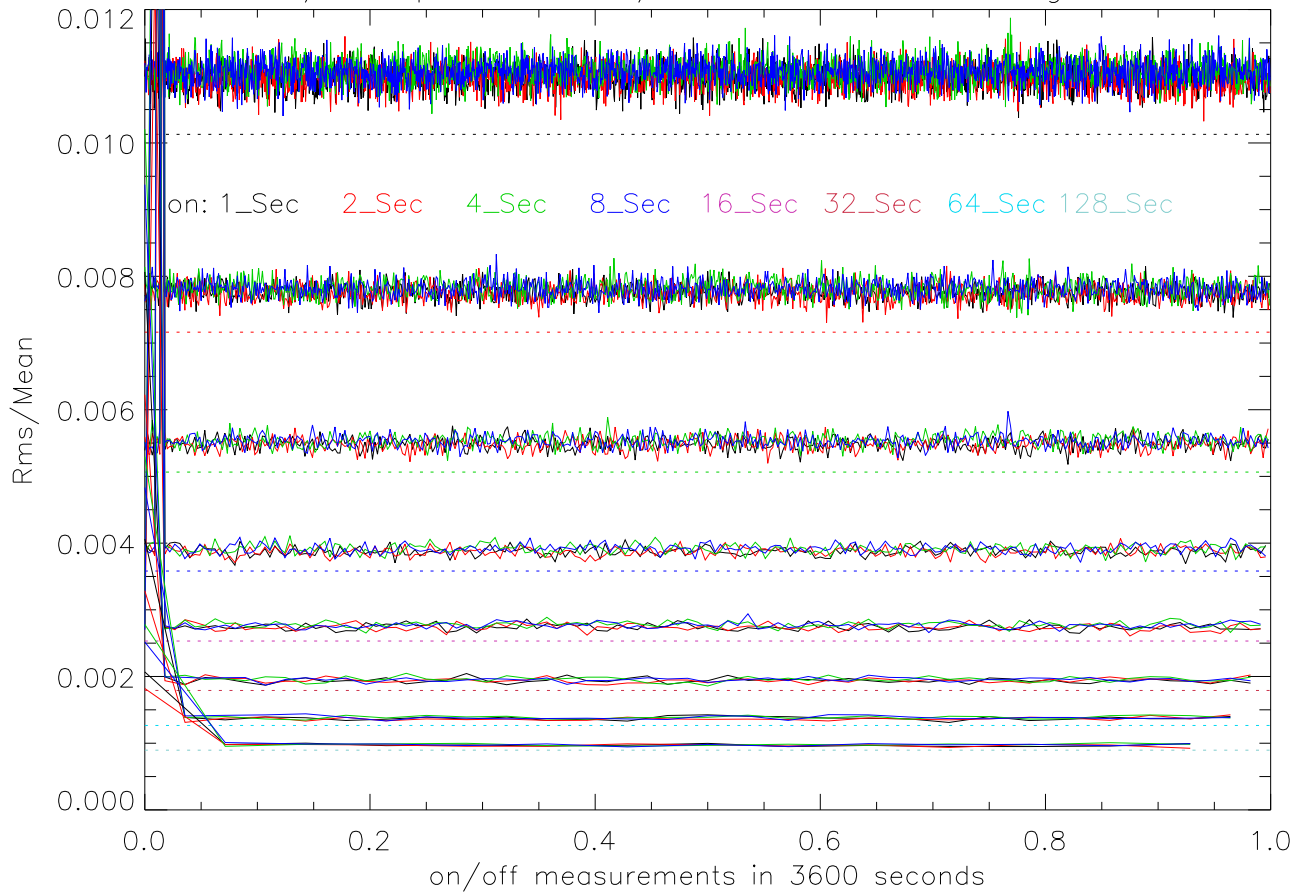

IntCor On/Off spectra. rms/mean for various integration times

IntCor On/Off spectra. rms/mean for various integration times

IntCor On/Off spectra. Rms/Mean vs integTime PoIA

IntCor On/Off spectra. Rms/Mean vs integTime PoIB