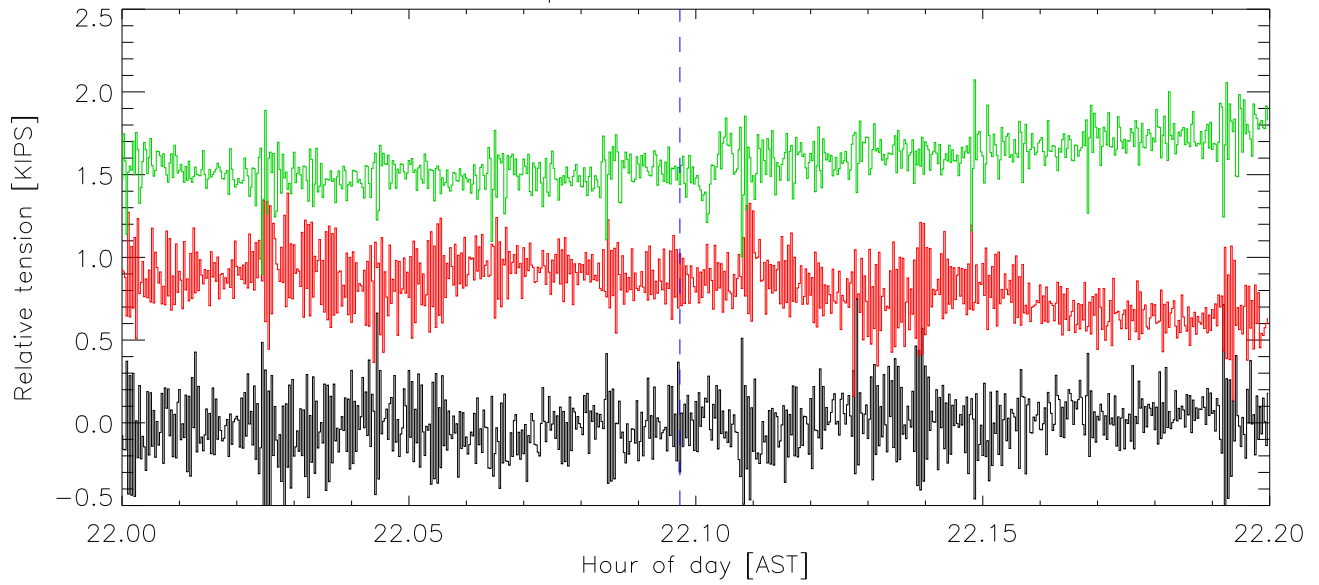

11mar09 20:00 td tensions vs time during earthquake

blowup: 22:00:00 to 22:12:00

22:00:00 to 22:12:00 smooth by 9 secs