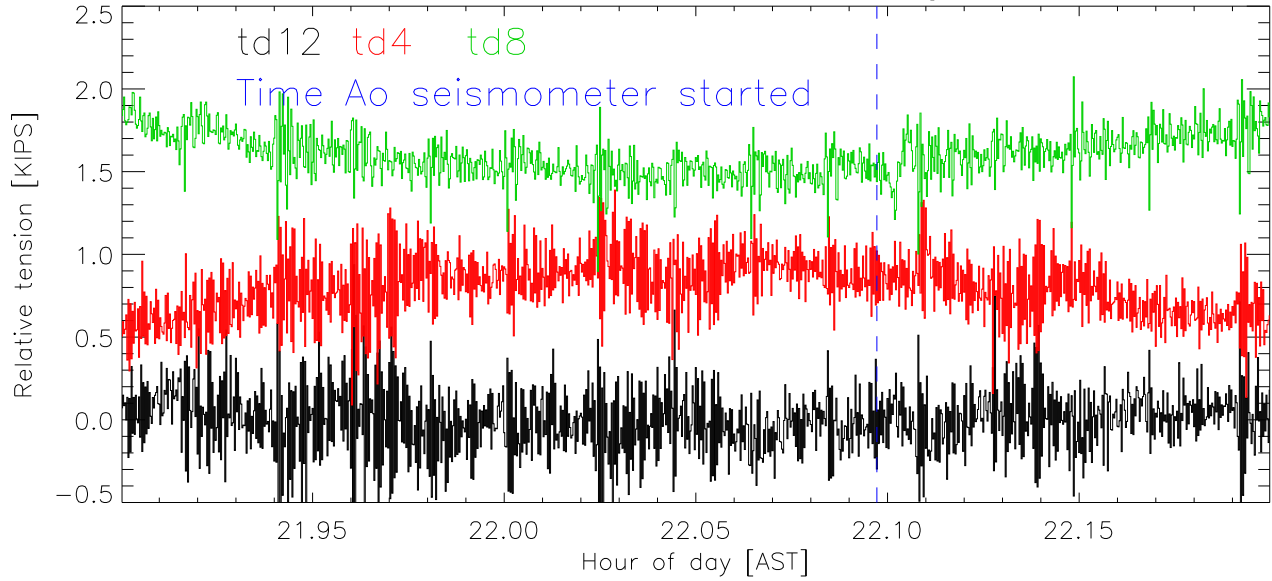

11mar09 20:00 td tensions vs time during earthquake

blowup: 22:00:00 to 22:12:00

22:00:00 to 22:12:00 smooth by 9 secs