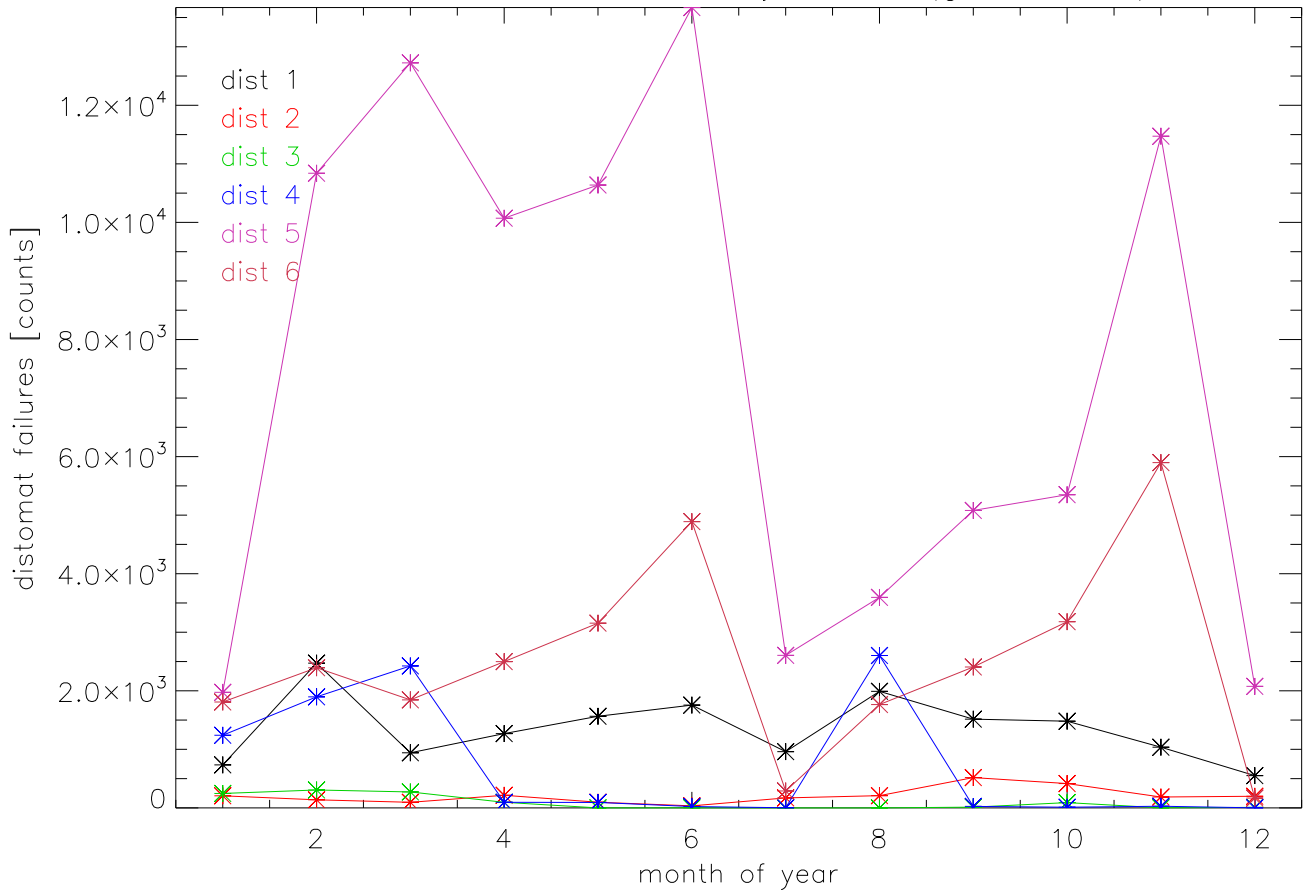

2018 distomat failures by month (gooddist=3)

2018 distomat failures by month (gooddist=3)