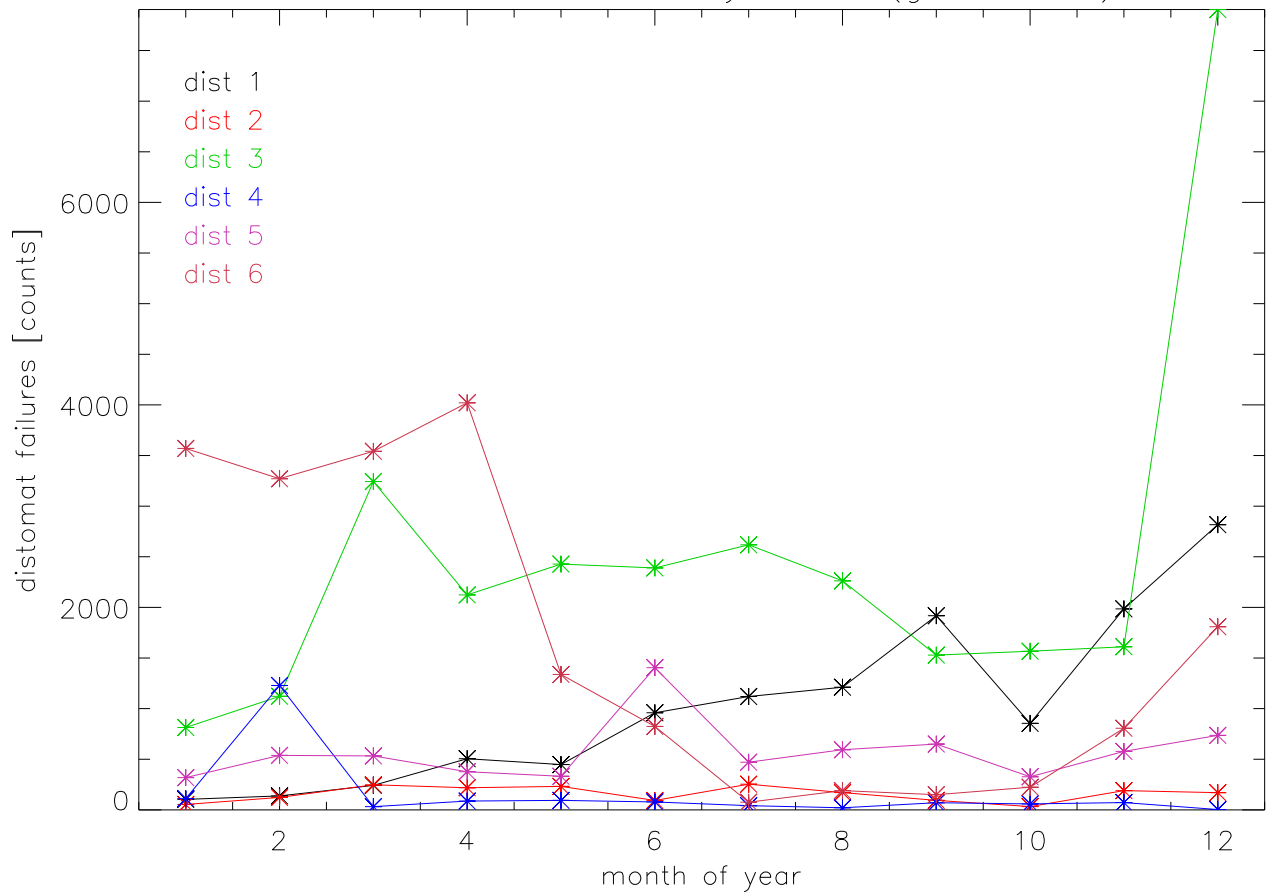

2016 distomat failures by month (gooddist=3)

2016 distomat failures by month (gooddist=3)