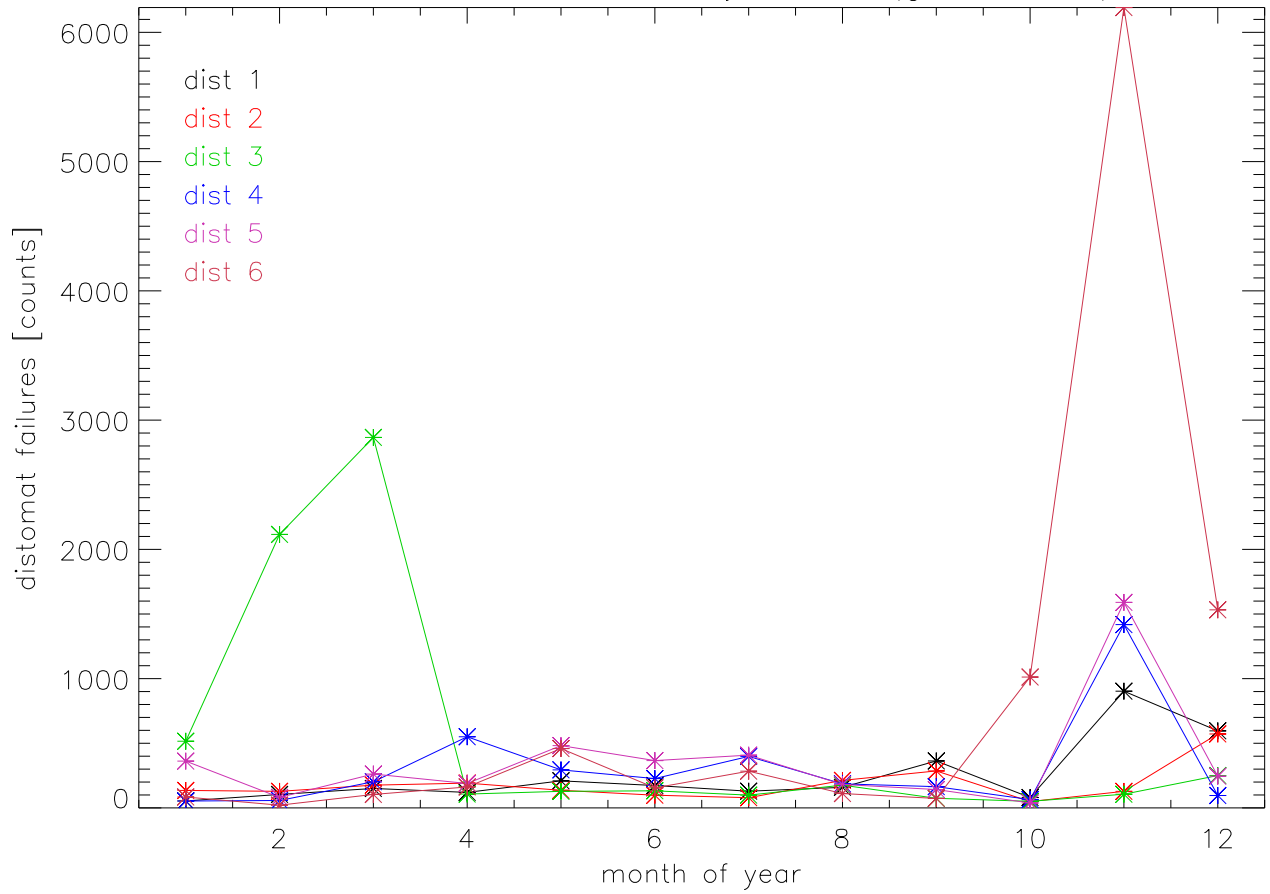

2011 distomat failures by month (gooddist=3)

2011 distomat failures by month (gooddist=3)