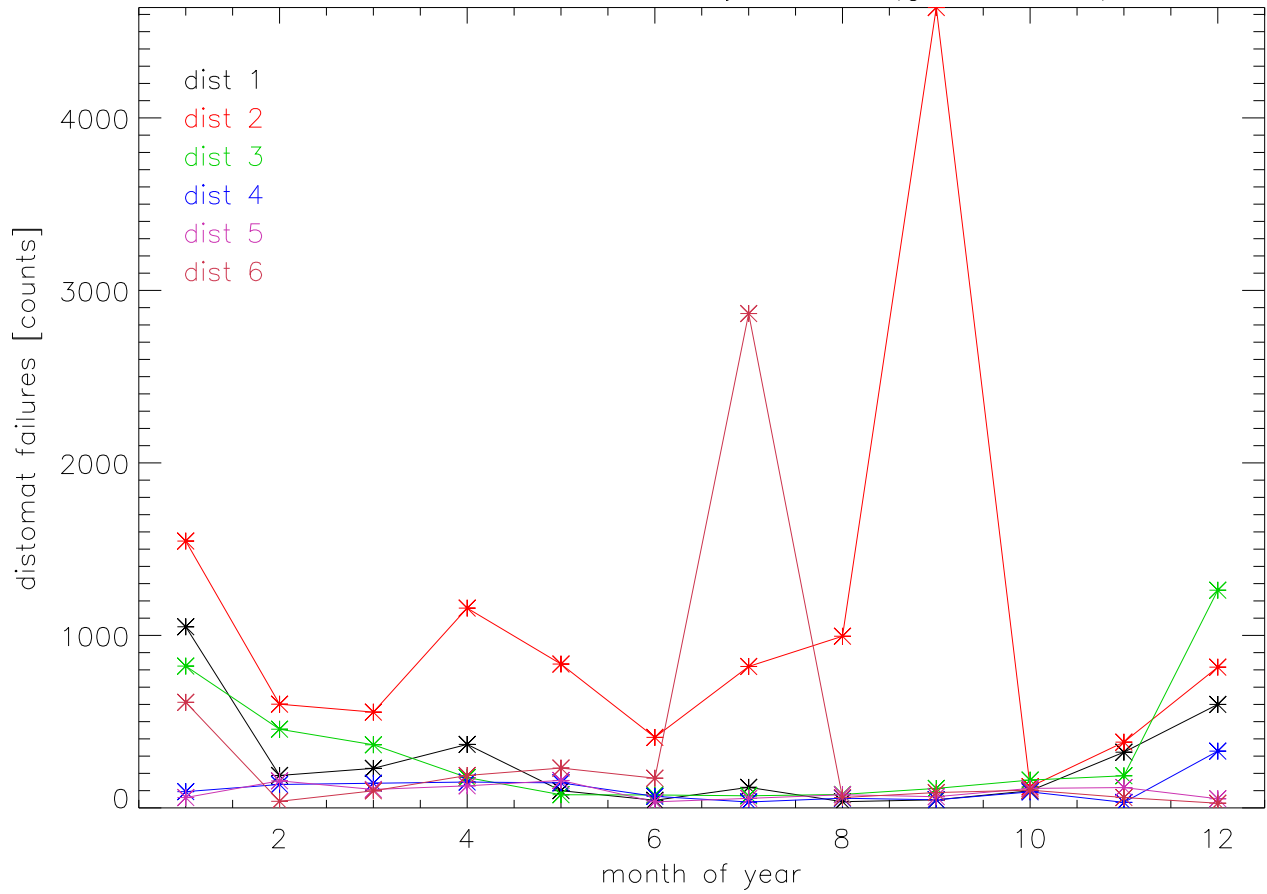

2010 distomat failures by month (gooddist=3)

2010 distomat failures by month (gooddist=3)