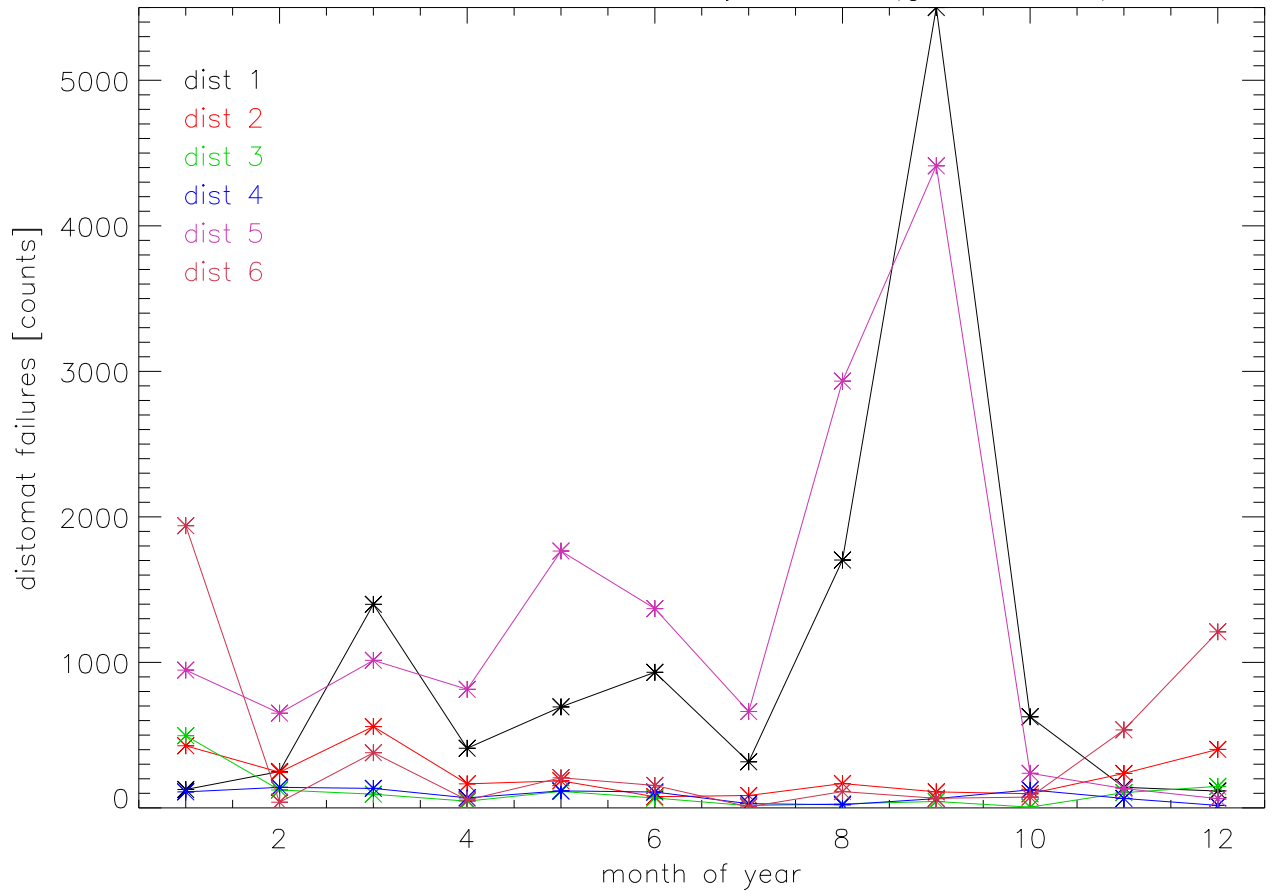

2009 distomat failures by month (gooddist=3)

2009 distomat failures by month (gooddist=3)