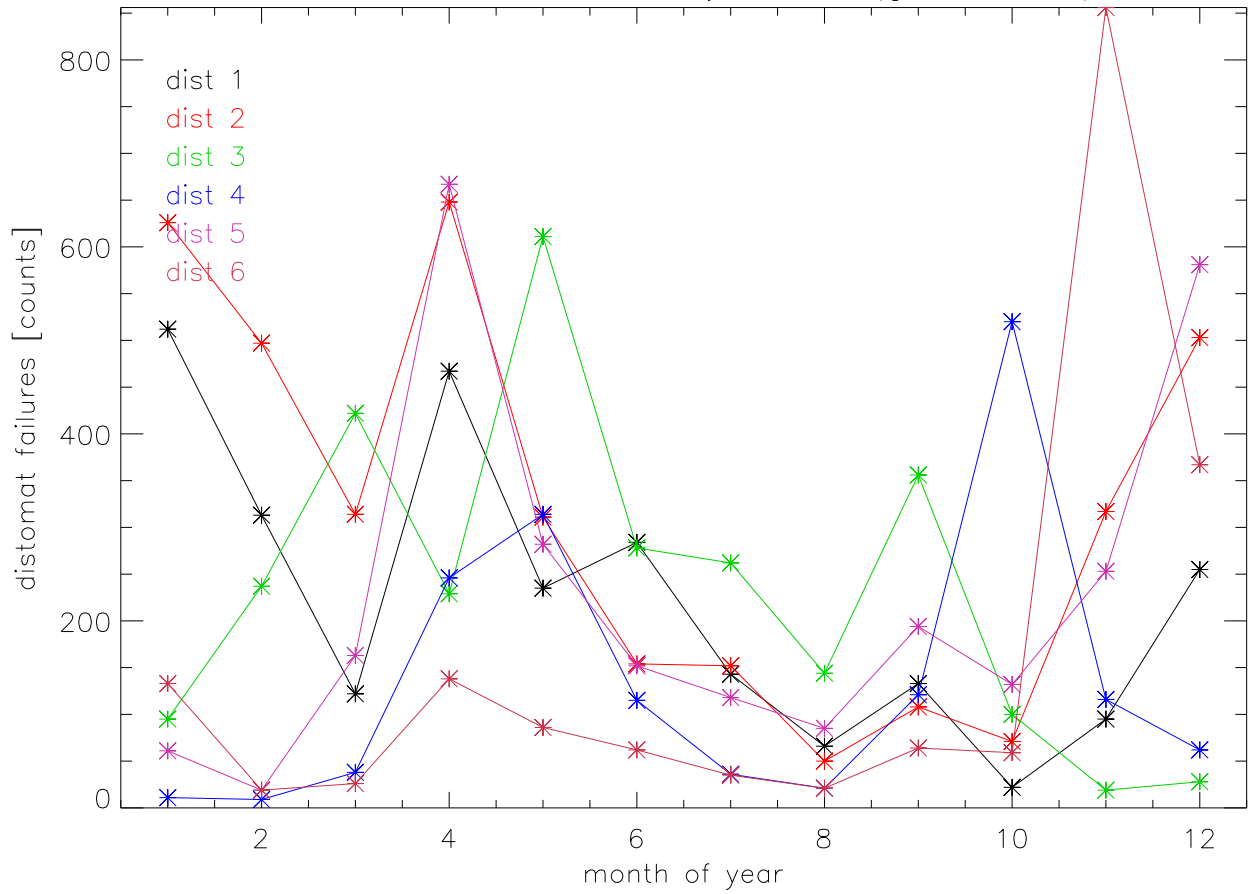

2008 distomat failures by month (gooddist=3)

2008 distomat failures by month (gooddist=3)