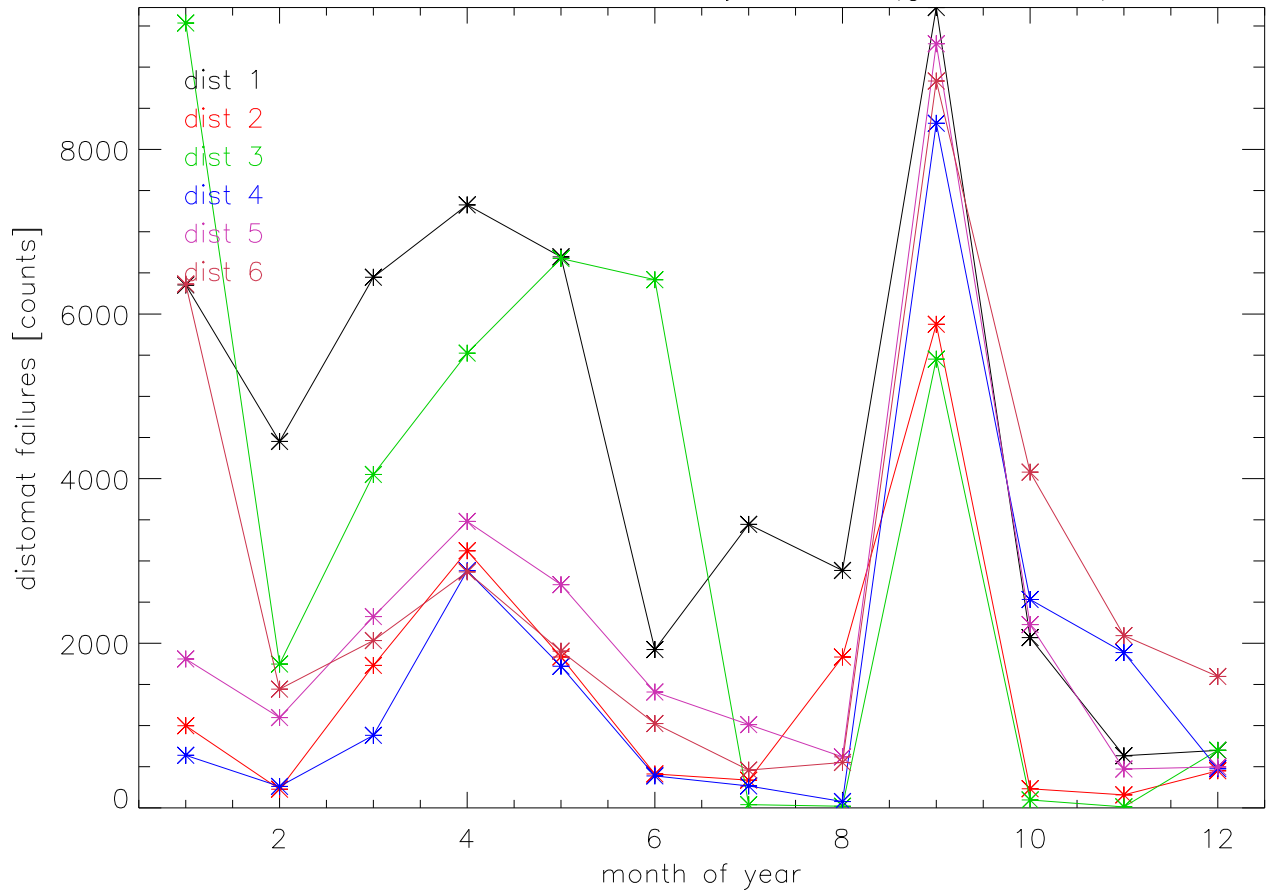

2017 distomat failures by month (gooddist=0)

2017 distomat failures by month (gooddist=0)