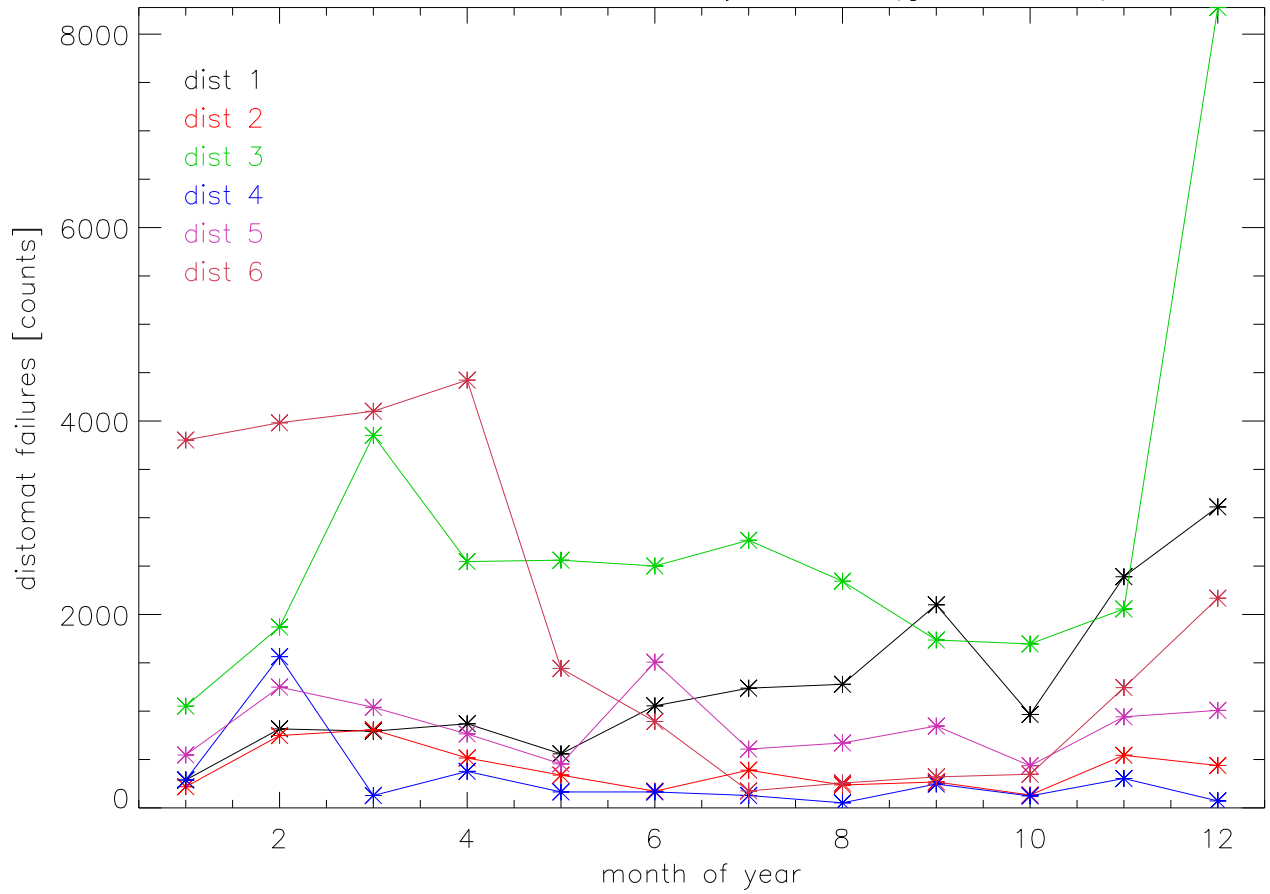

2016 distomat failures by month (gooddist=0)

2016 distomat failures by month (gooddist=0)