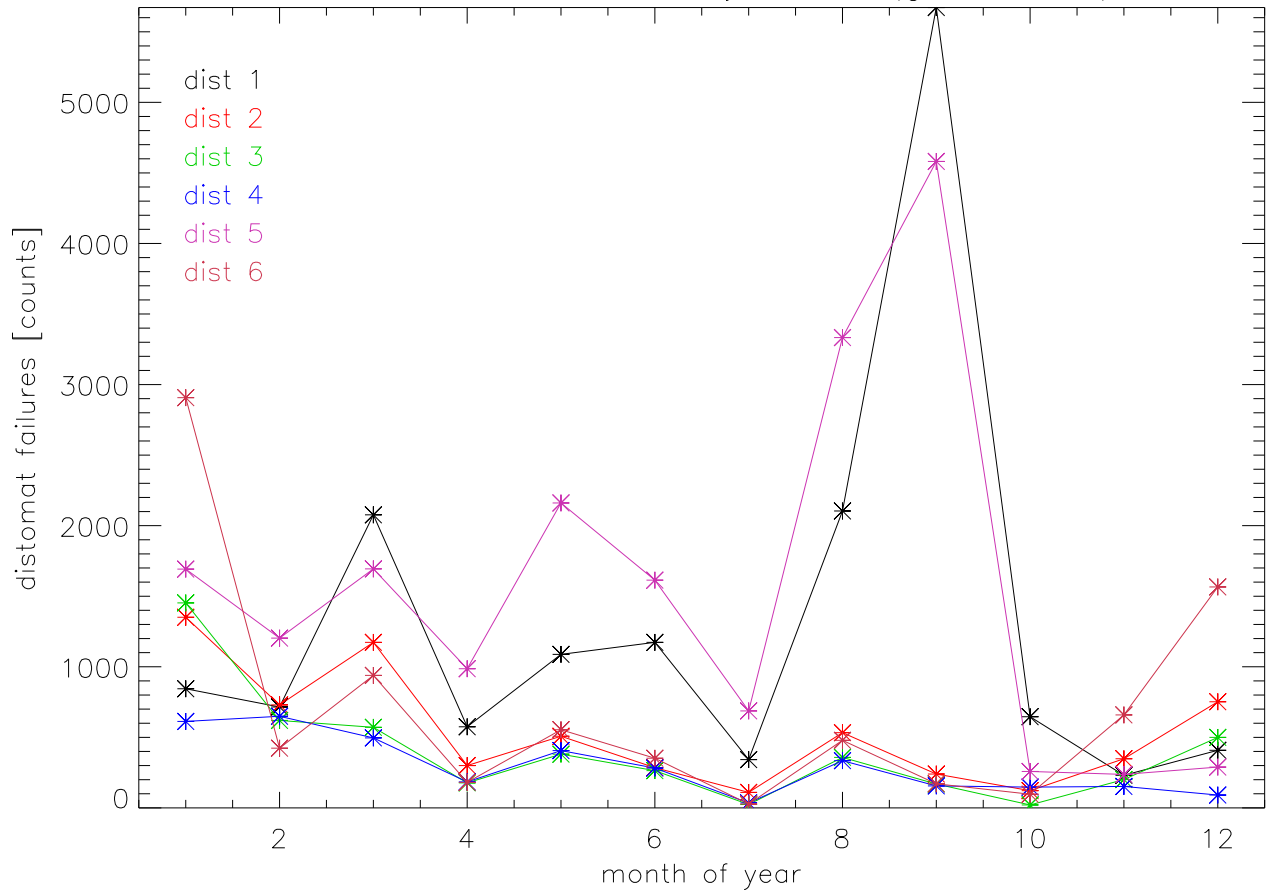

2009 distomat failures by month (gooddist=0)

2009 distomat failures by month (gooddist=0)