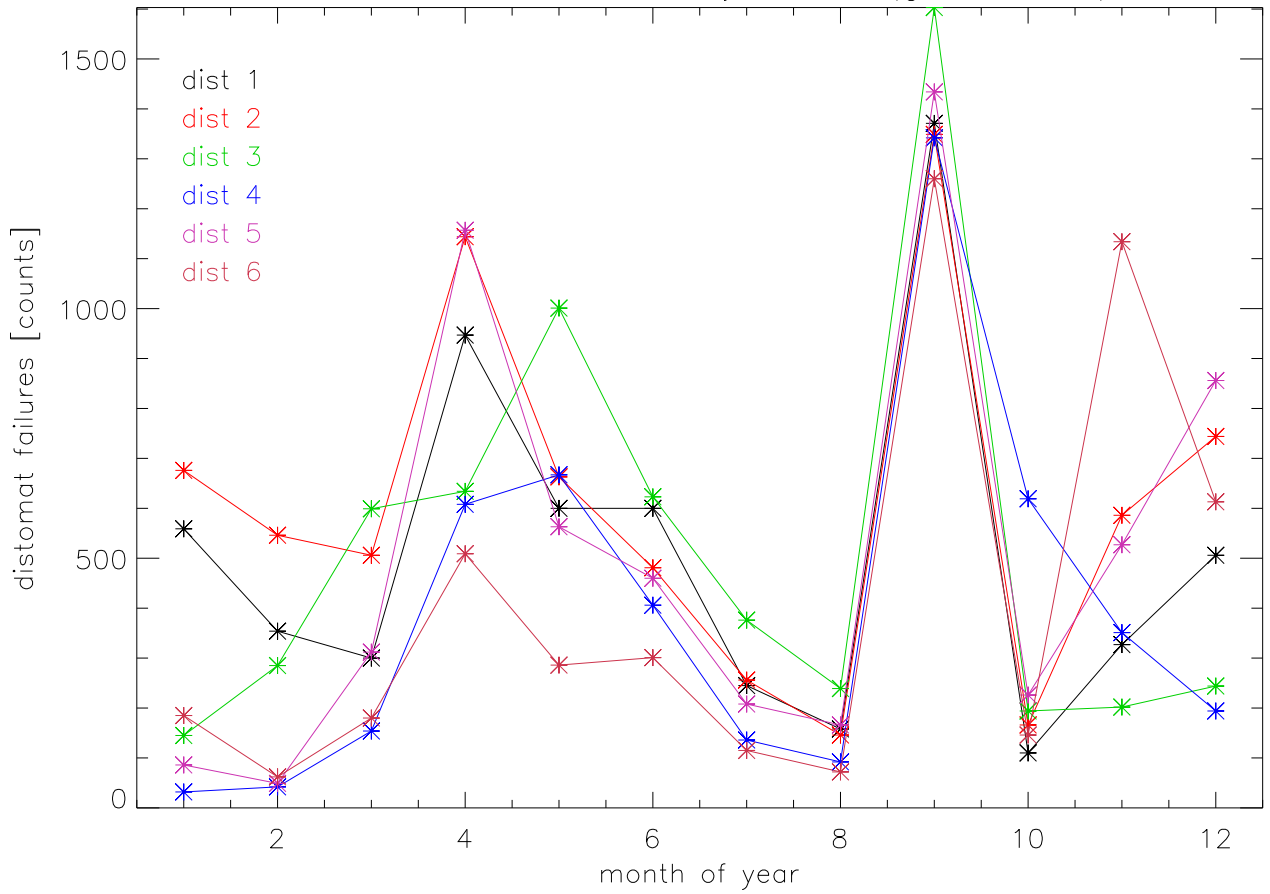

2008 distomat failures by month (gooddist=0)

2008 distomat failures by month (gooddist=0)