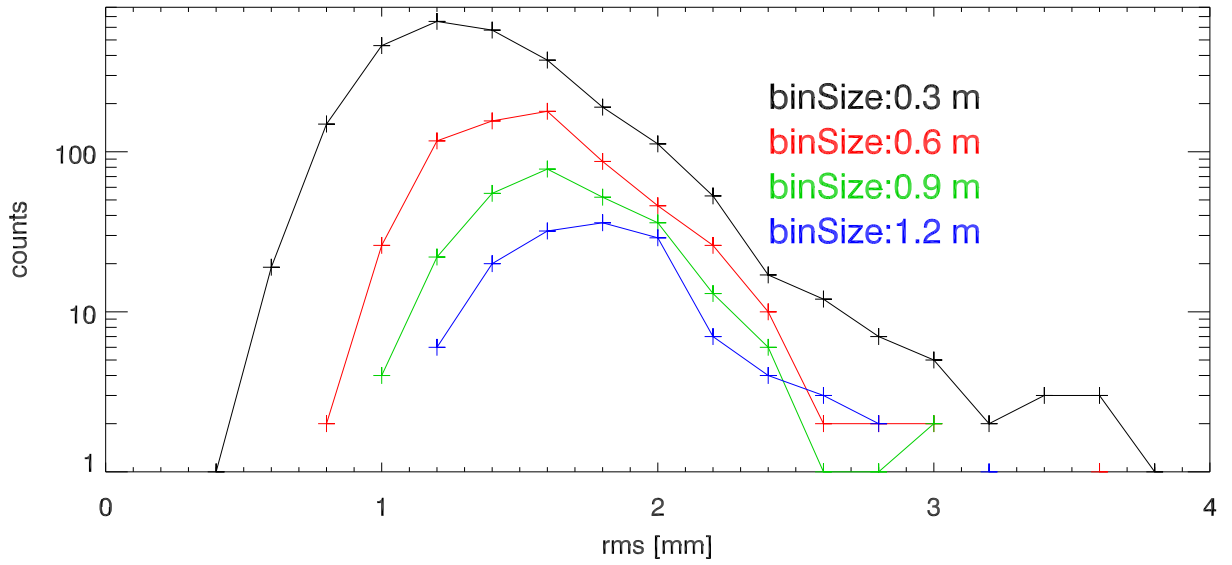

11mar20 histogram of radial err over scan 10 grid

11mar20 radial err over grid (by scan)

rms of Radial err over grid (by scan)

histogram of Radial err rms computed by grid bin size Scan:10

histogram of Radial err rms computed by grid bin size Scan:11