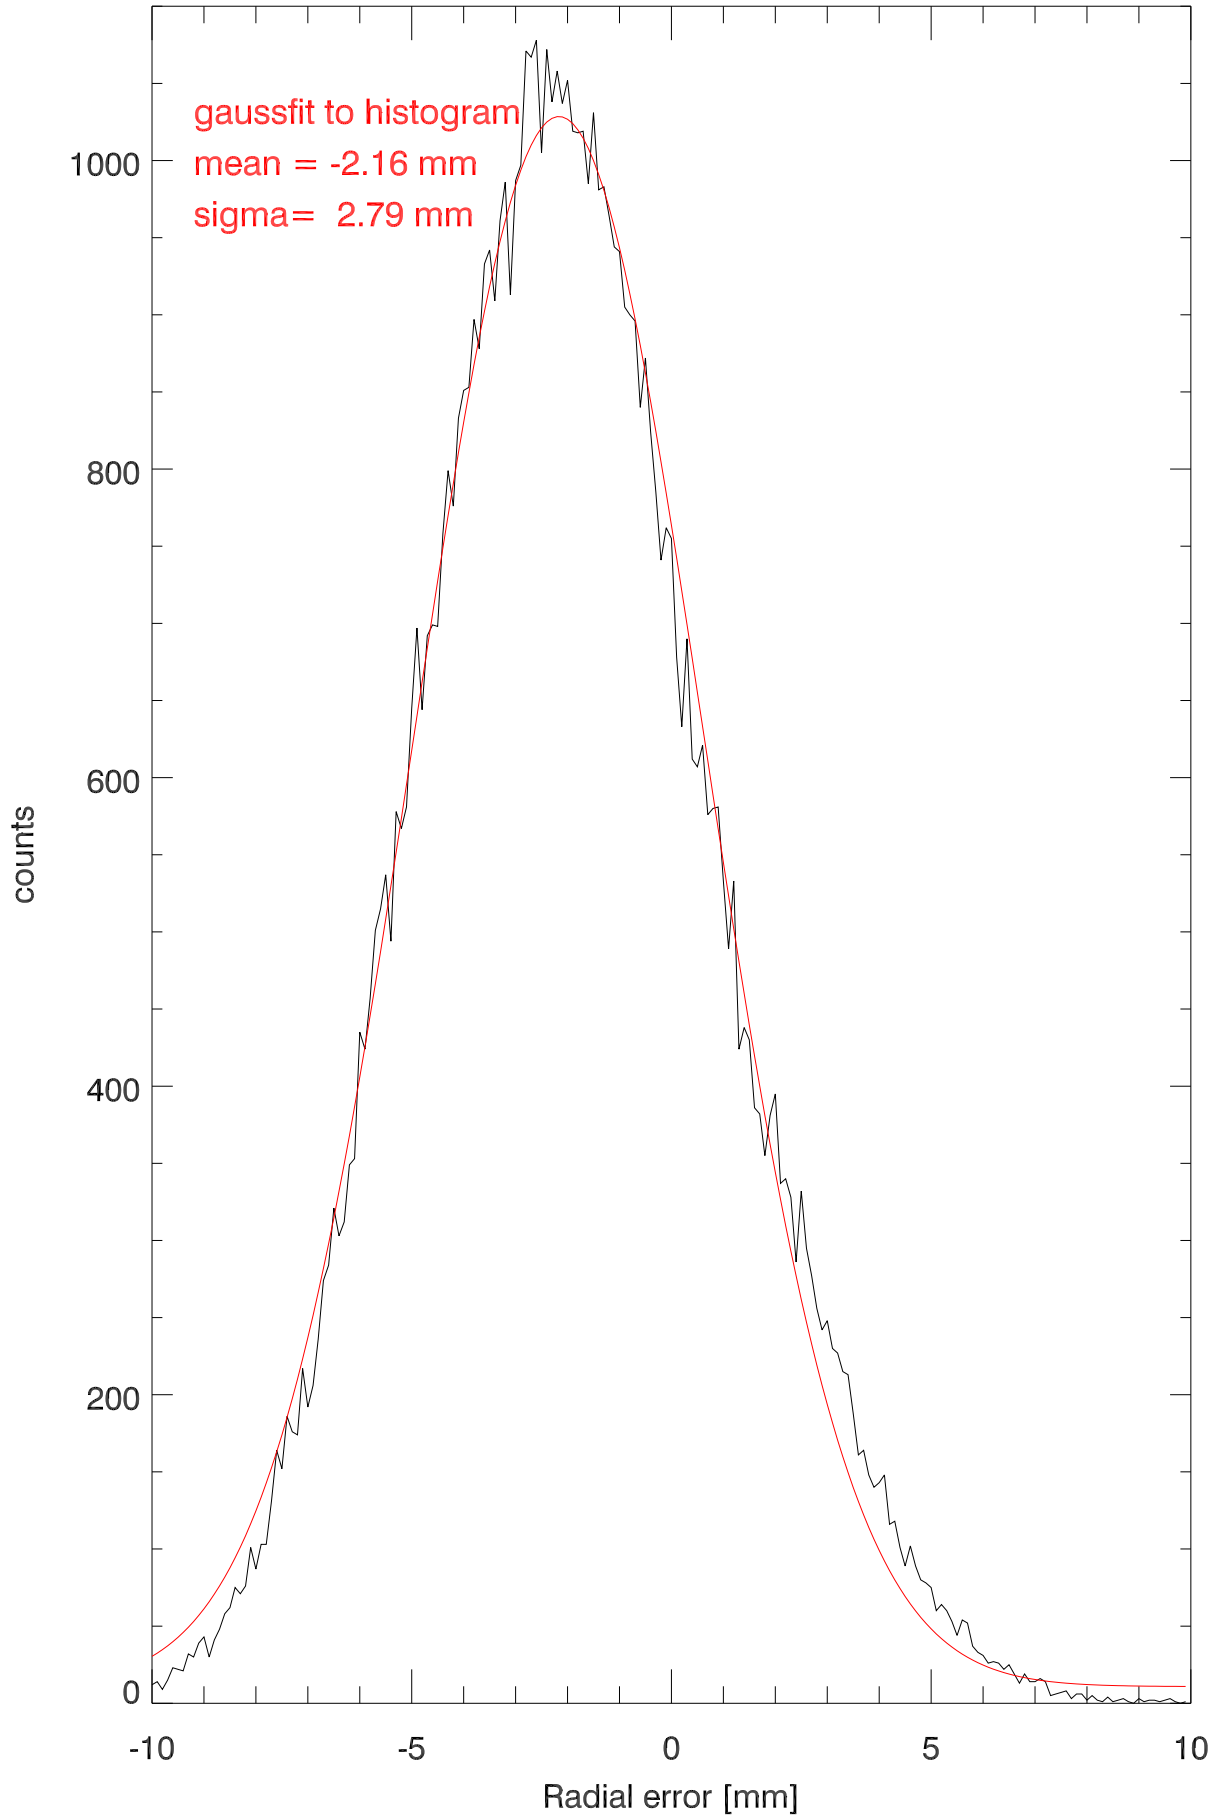

11mar20 histogram of radial err over scan 10 grid

11mar20 radial err over grid (by scan)

rms of Radial err over grid (by scan)

histogram of Radial err rms computed by grid bin size Scan:10

histogram of Radial err rms computed by grid bin size Scan:11

histogram of Radial err rms computed by grid bin size Scan:12

histogram of Radial err rms computed by grid bin size Scan:13

histogram of Radial err rms computed by grid bin size Scan:14

histogram of Radial err rms computed by grid bin size Scan:15