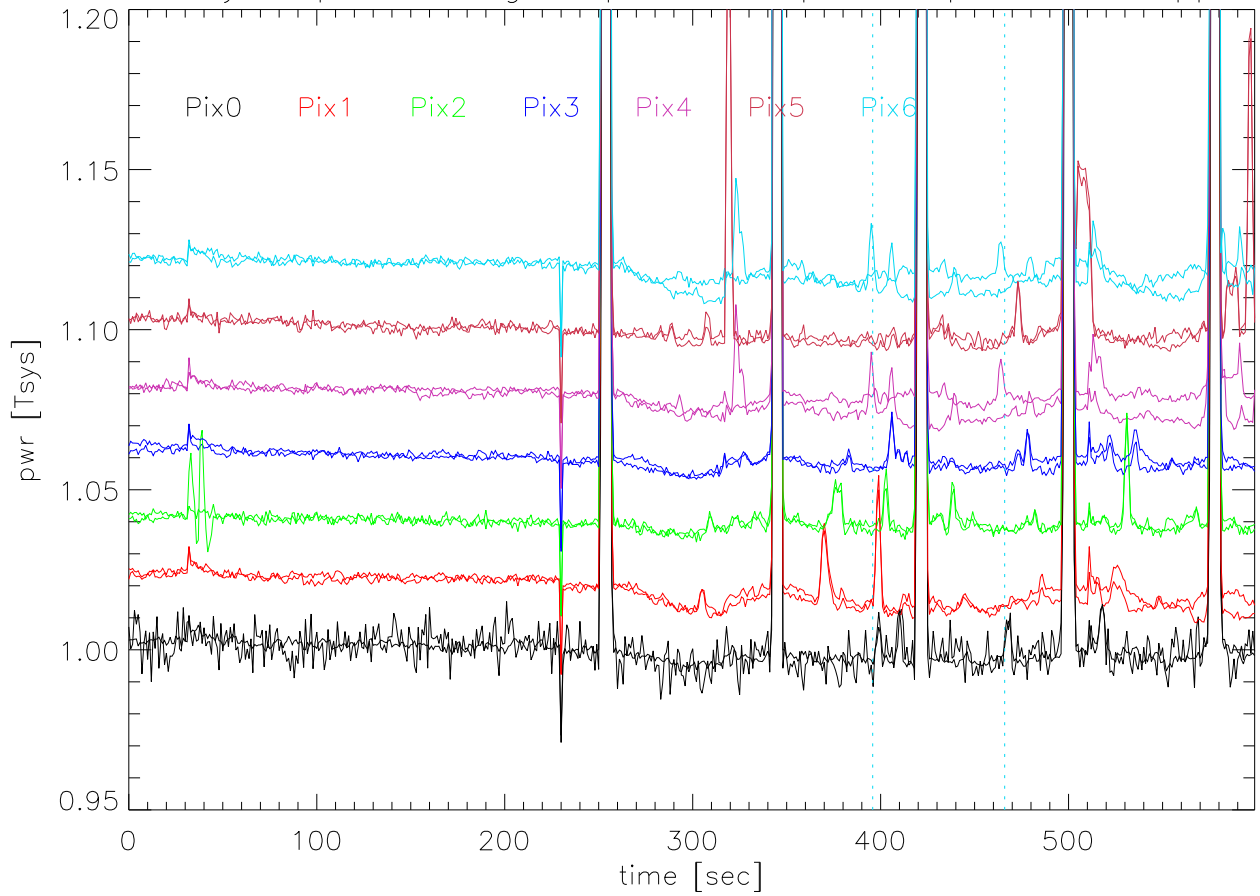

02may05 tp vs time galfa polA,B overplotted. pix4a,6a swapped

12dec05 tp vs time galfa polA,B overplotted. pix4a,6a ok