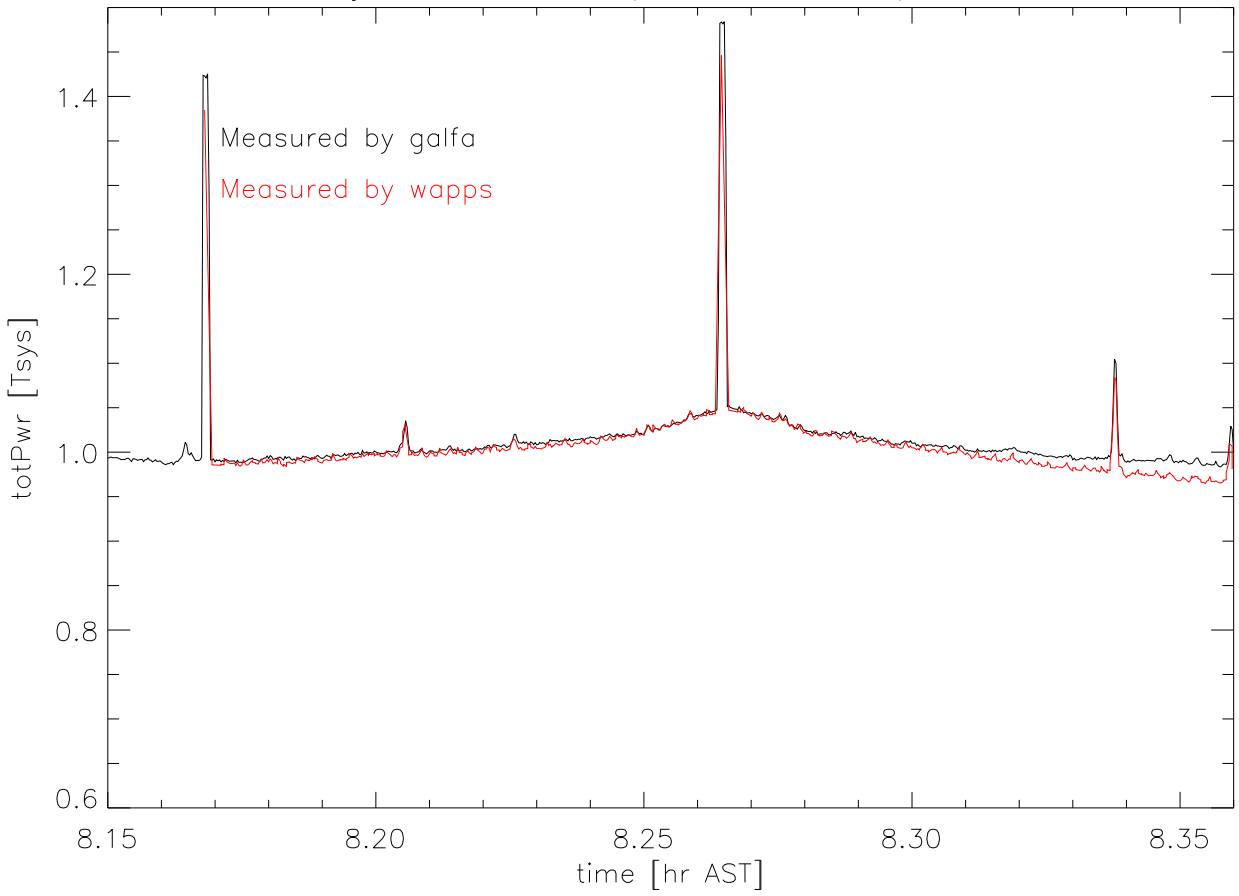

13jul05 alfa total power vs time pixel 2A

13jul05 alfa total power vs time pixel 2B