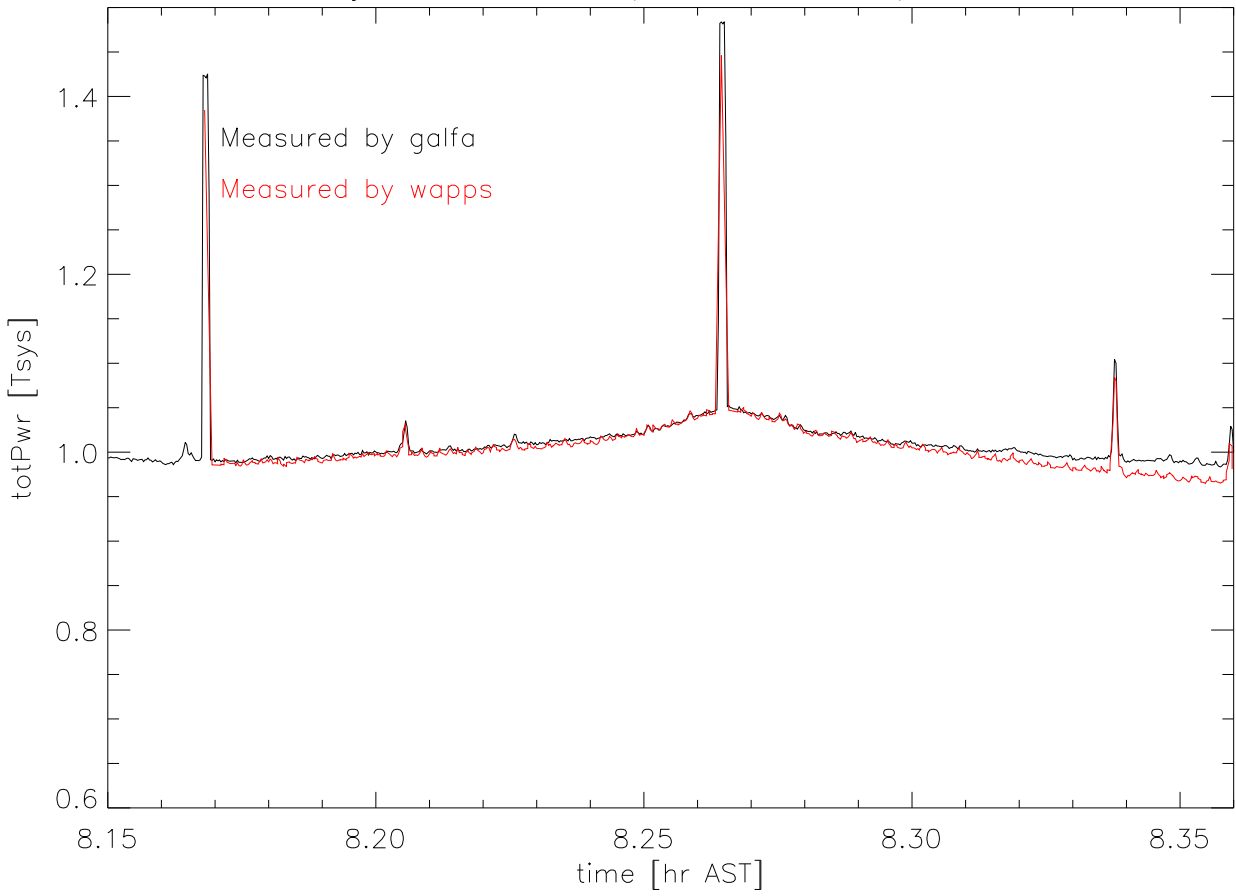

13jul05 alfa total power vs time pixel 2A

13jul05 alfa total power vs time pixel 2B