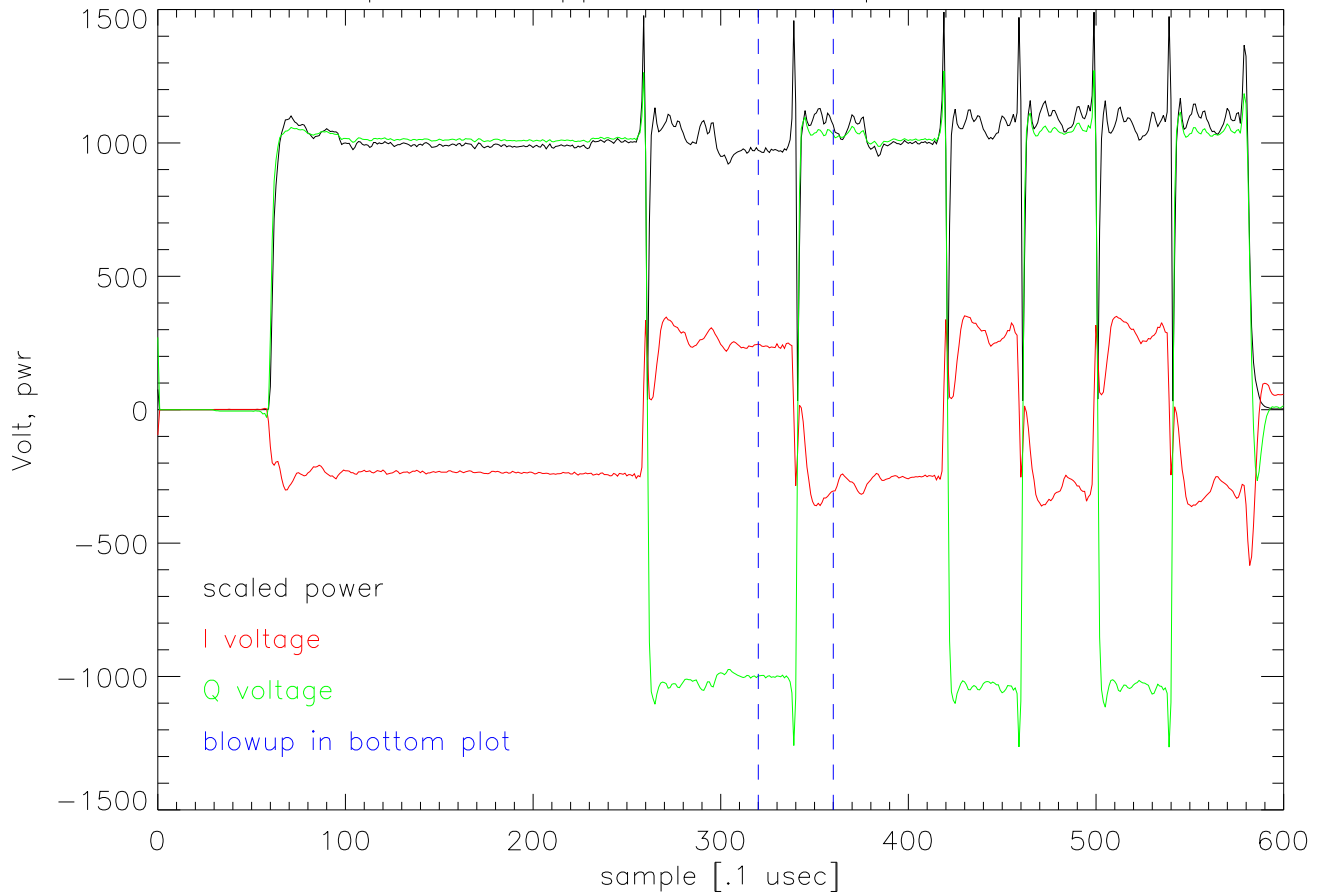

07sep05 file.0 ipp 3000. Tx samples barker code

blowup showing baud transition

07sep05 file.0 ipp 3000. Tx samples clp code VoltI

VoltQ

normalized power

blowup showing baud transition