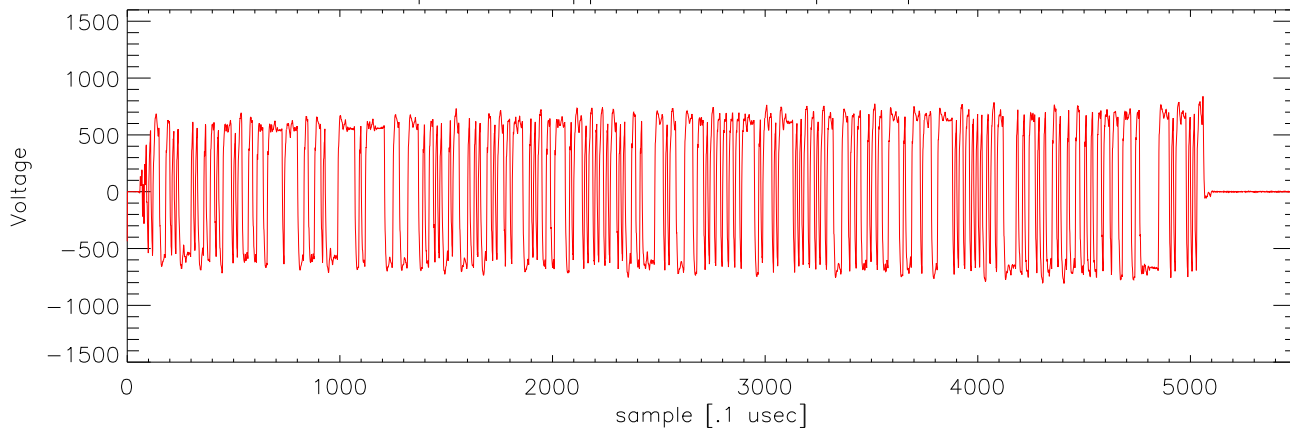

07sep05 file.0 ipp 3000. Tx samples barker code

blowup showing baud transition

07sep05 file.0 ipp 3000. Tx samples clp code VoltI

VoltQ

normalized power

blowup showing baud transition