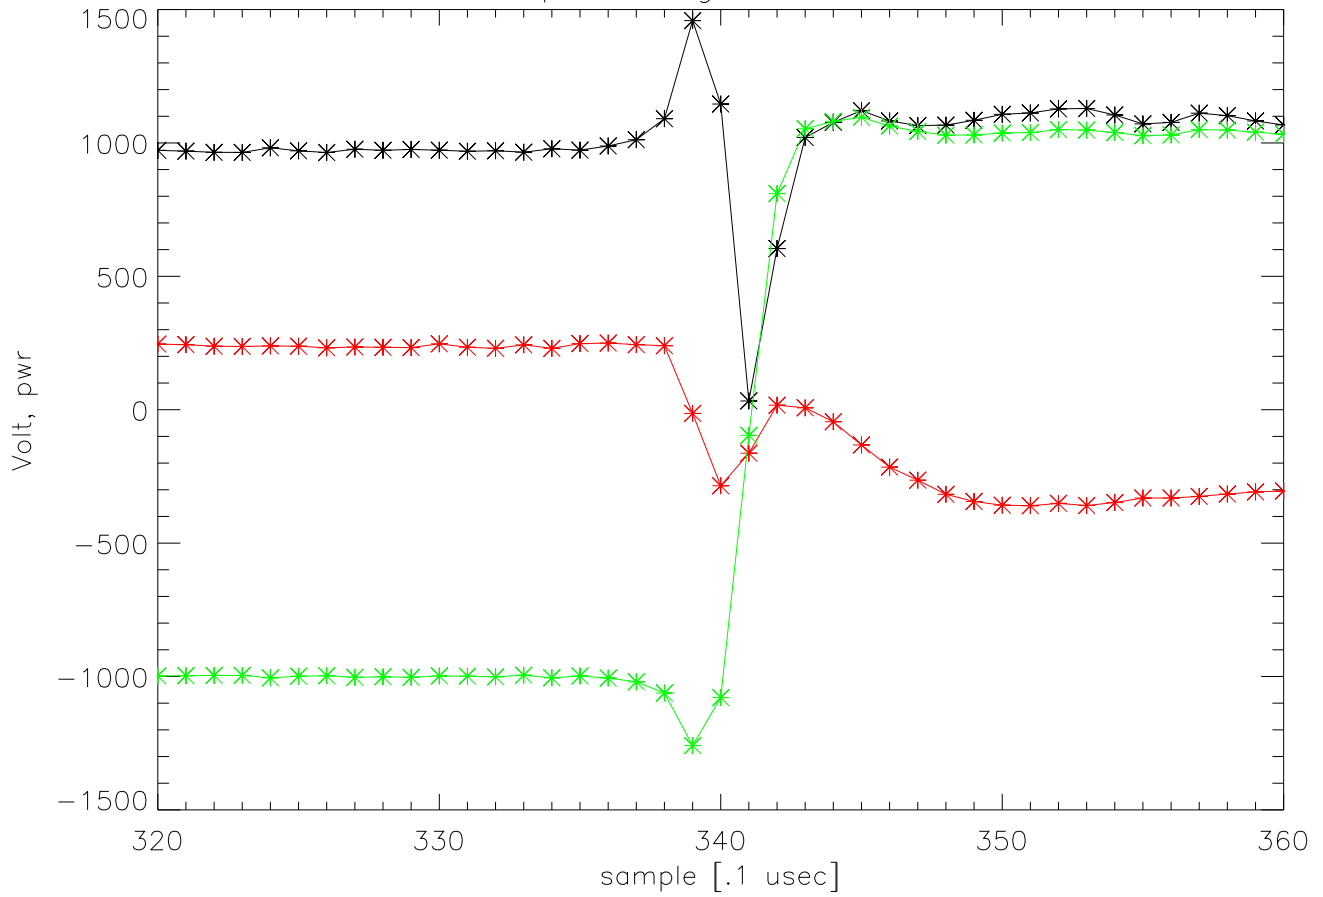

07sep05 file.0 ipp 3000. Tx samples barker code

blowup showing baud transition

07sep05 file.0 ipp 3000. Tx samples clp code VoltI

VoltQ

normalized power

blowup showing baud transition