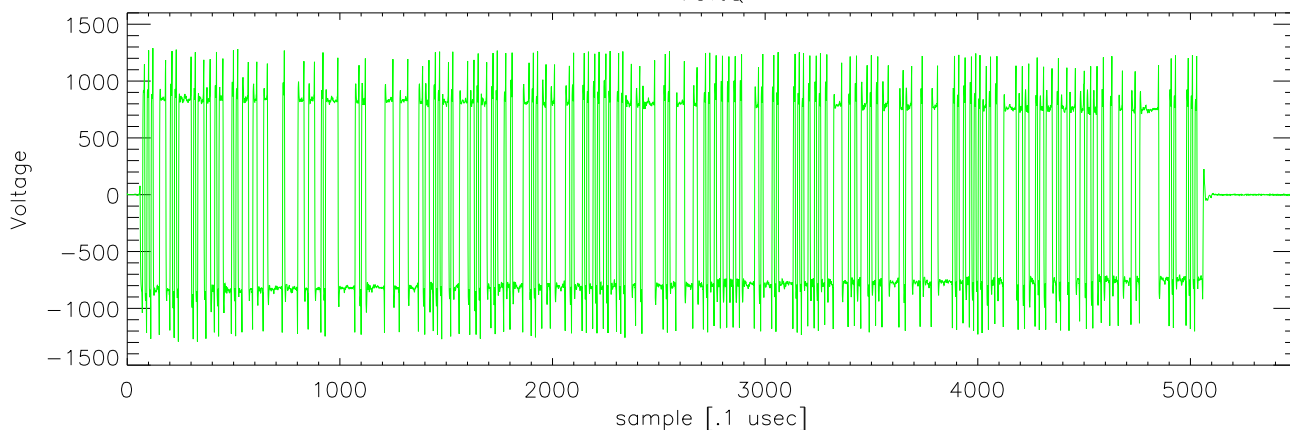

07sep05 file.0 ipp 3000. Tx samples barker code

blowup showing baud transition

07sep05 file.0 ipp 3000. Tx samples clp code VoltI

VoltQ

normalized power

blowup showing baud transition