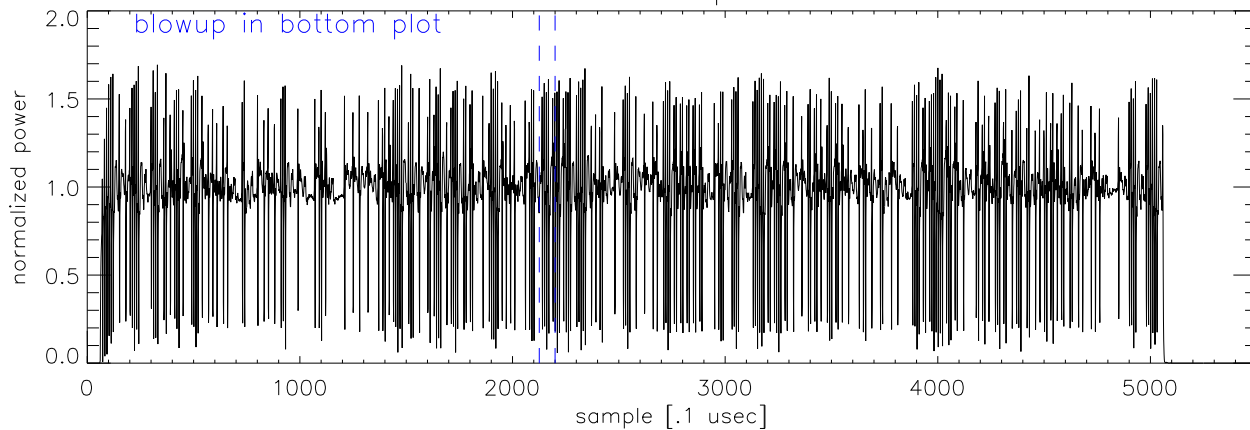

07sep05 file.0 ipp 3000. Tx samples barker code

blowup showing baud transition

07sep05 file.0 ipp 3000. Tx samples clp code VoltI

VoltQ

normalized power

blowup showing baud transition