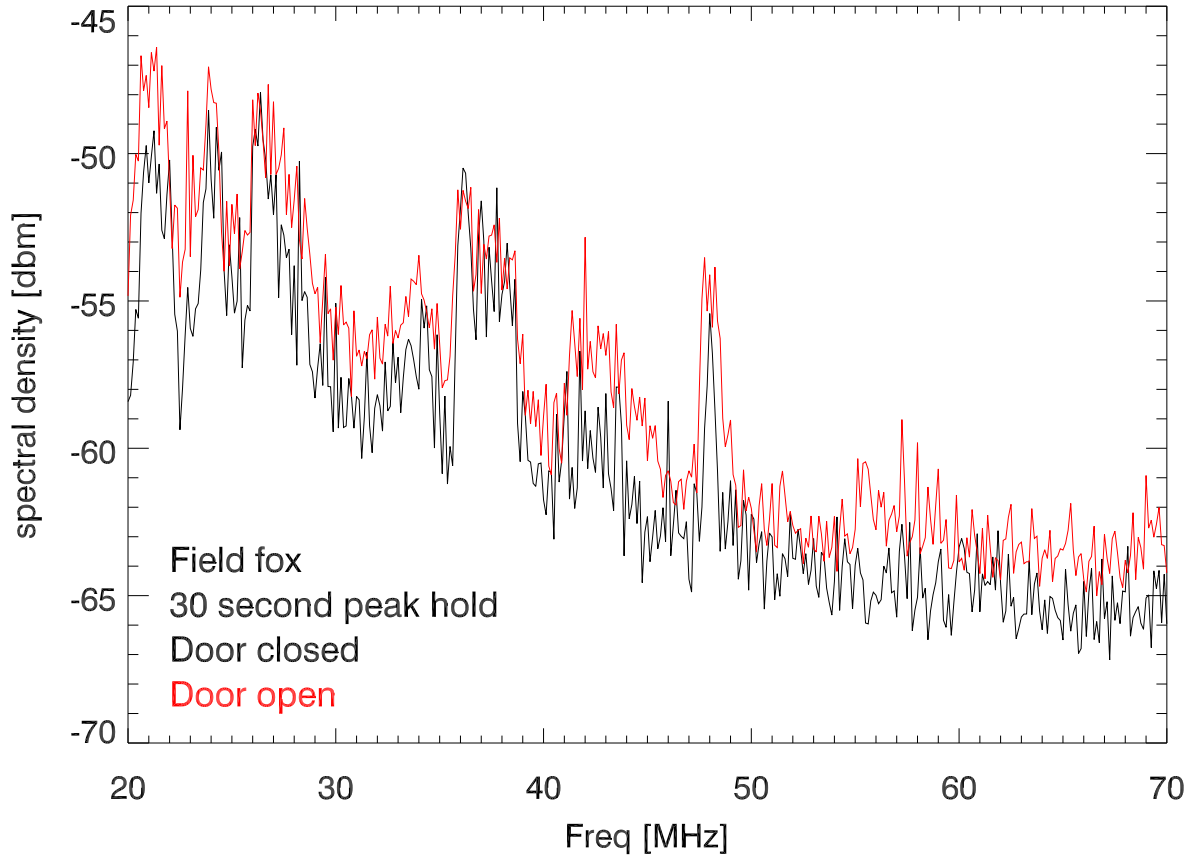

26jan22 callisto spectra with trailer door open, closed

DoorOpen/DoorClosed spectra