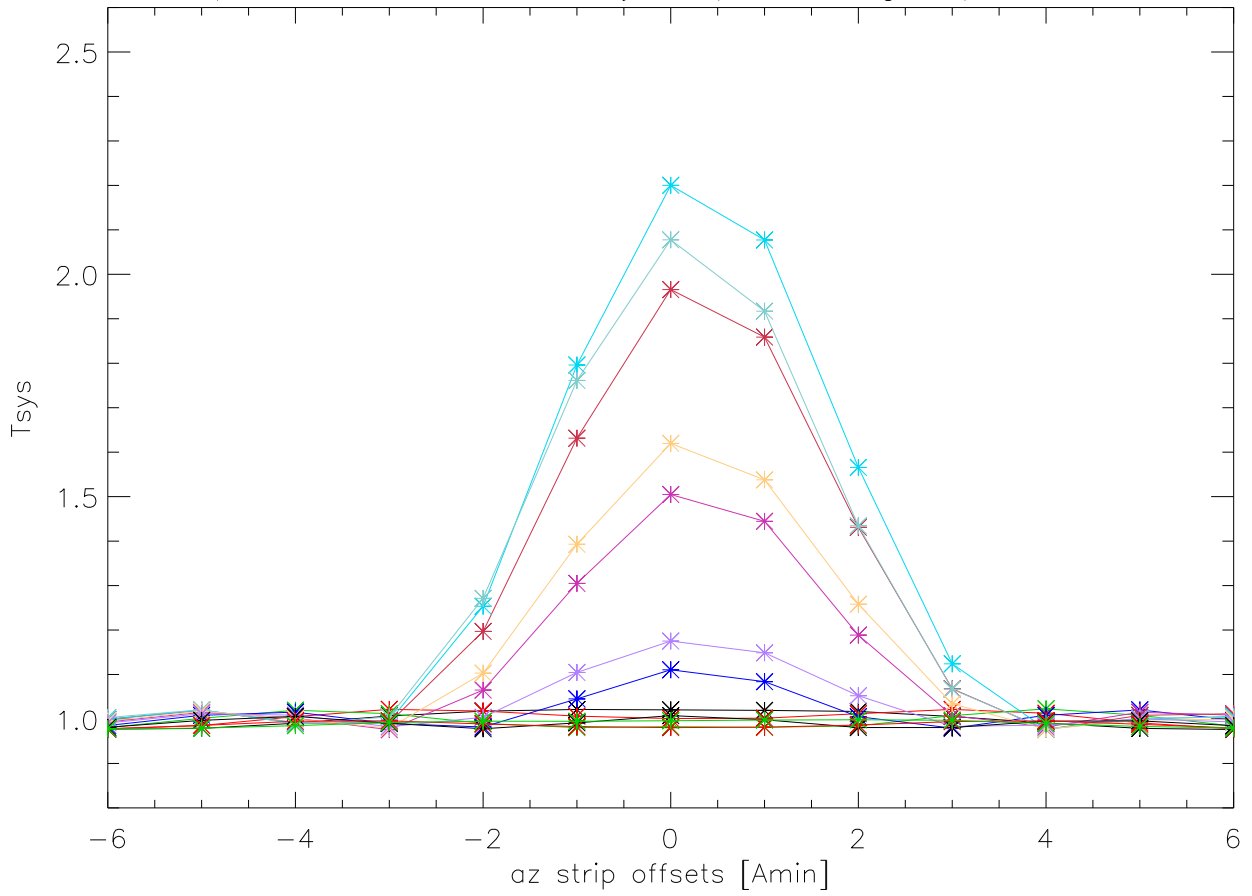

29apr10 J0745+101 lbw byumap 13x13 grid pwr vs offset

Power plot for 3 strips about center of map (db scale)