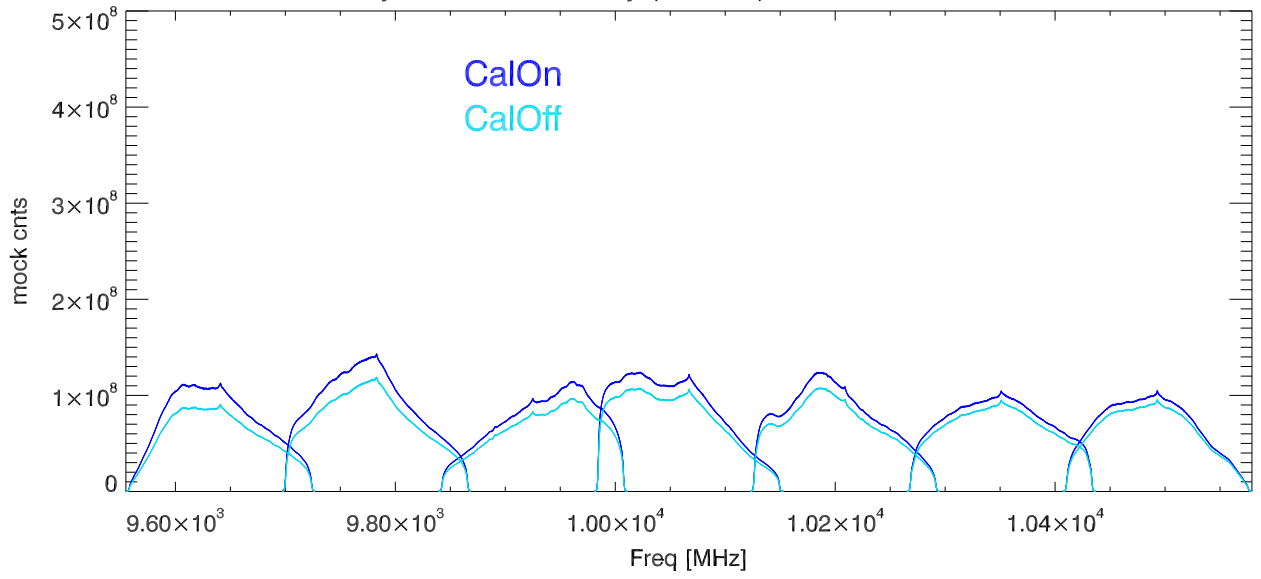

29may23 calon,off on sky (no12db). wb5-4600HiPass PoIA

PoIB

CalDeflection/Tsys