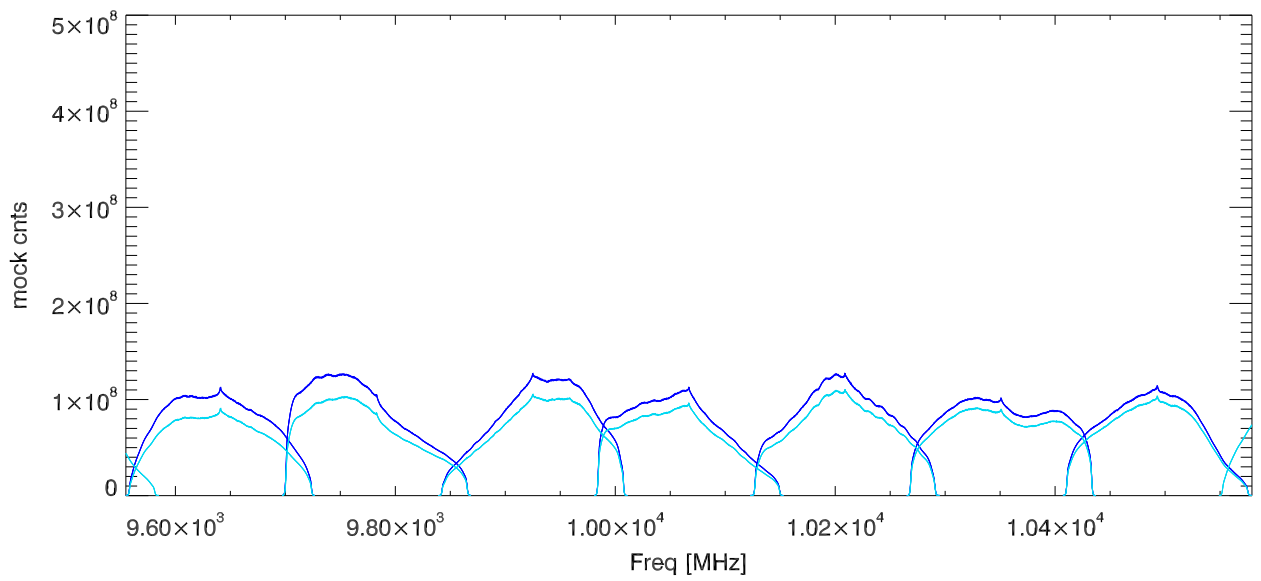

29may23 calon,off on sky (no12db). wb5-4600HiPass PoIA

PoIB

CalDeflection/Tsys