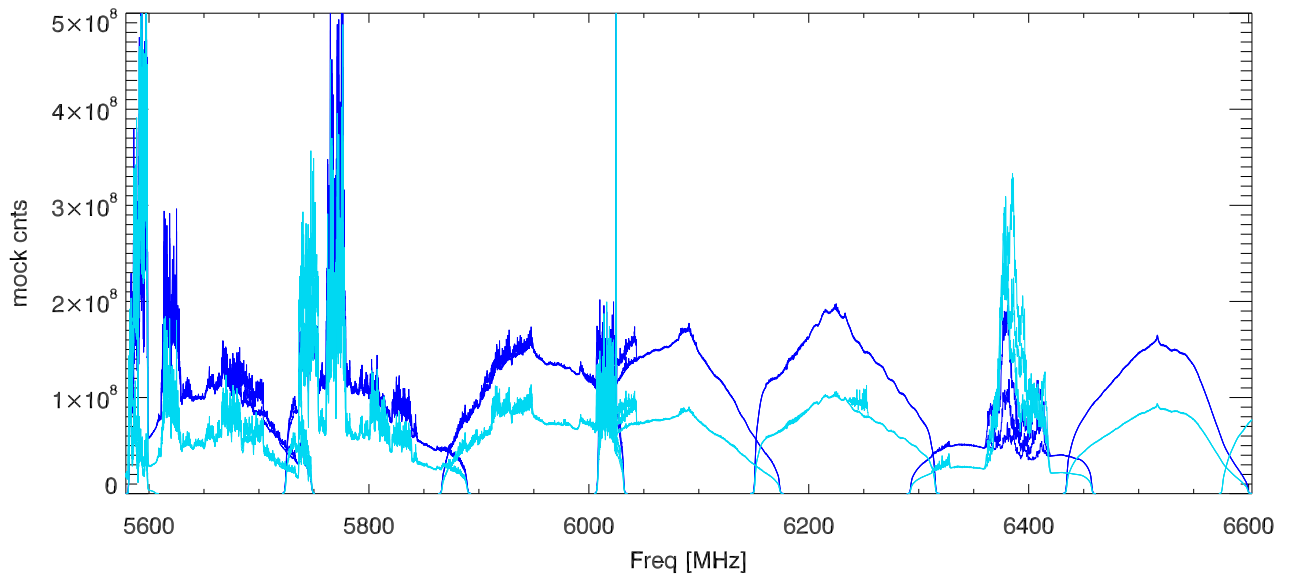

29may23 calon,off on sky (no12db). wb5-4600HiPass PoIA

PoIB

CalDeflection/Tsys