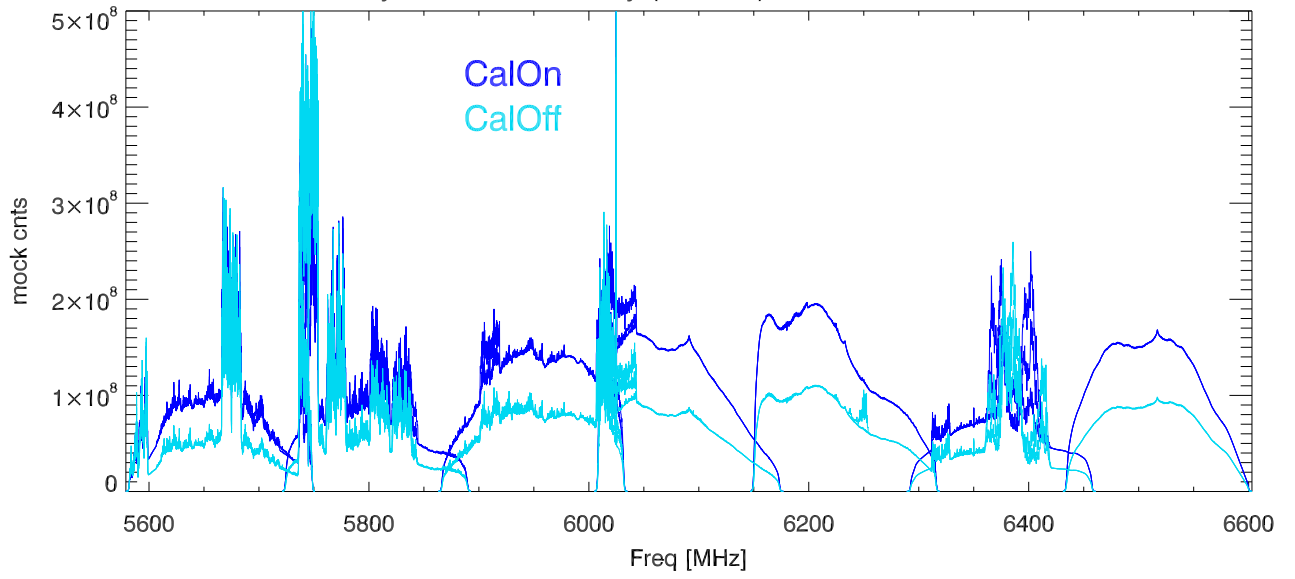

29may23 calon,off on sky (no12db). wb5-4600HiPass PoIA

PoIB

CalDeflection/Tsys