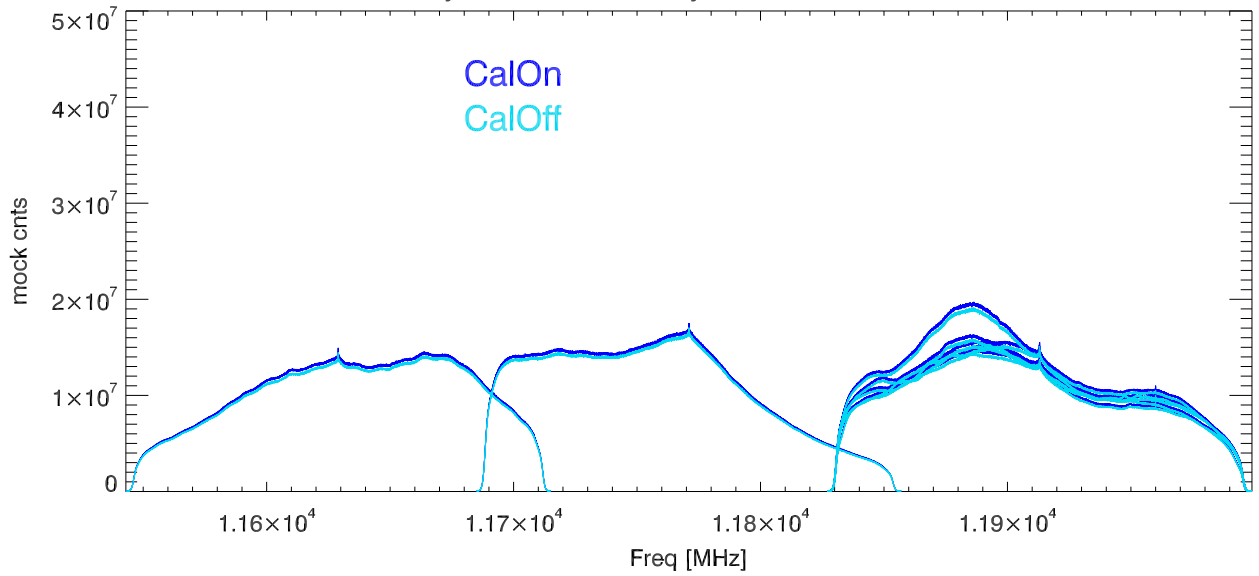

25may23 calon,off on sky. wb5-4600HiPass PoIA

PoIB

CalDeflection/Tsys