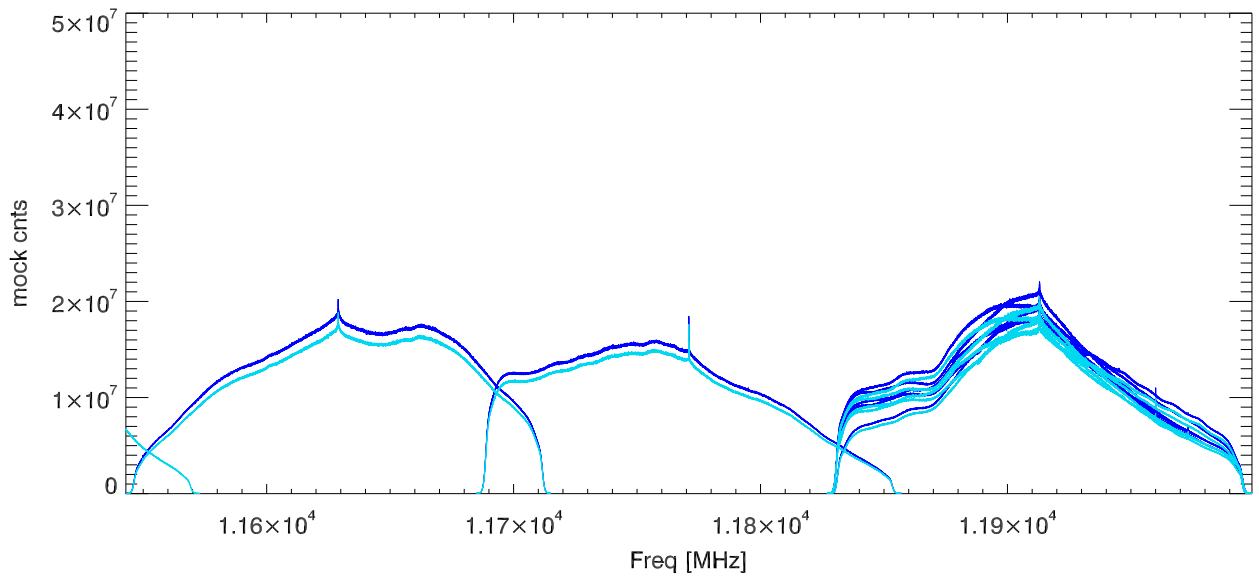

25may23 calon,off on sky. wb5-4600HiPass PoIA

PoIB

CalDeflection/Tsys